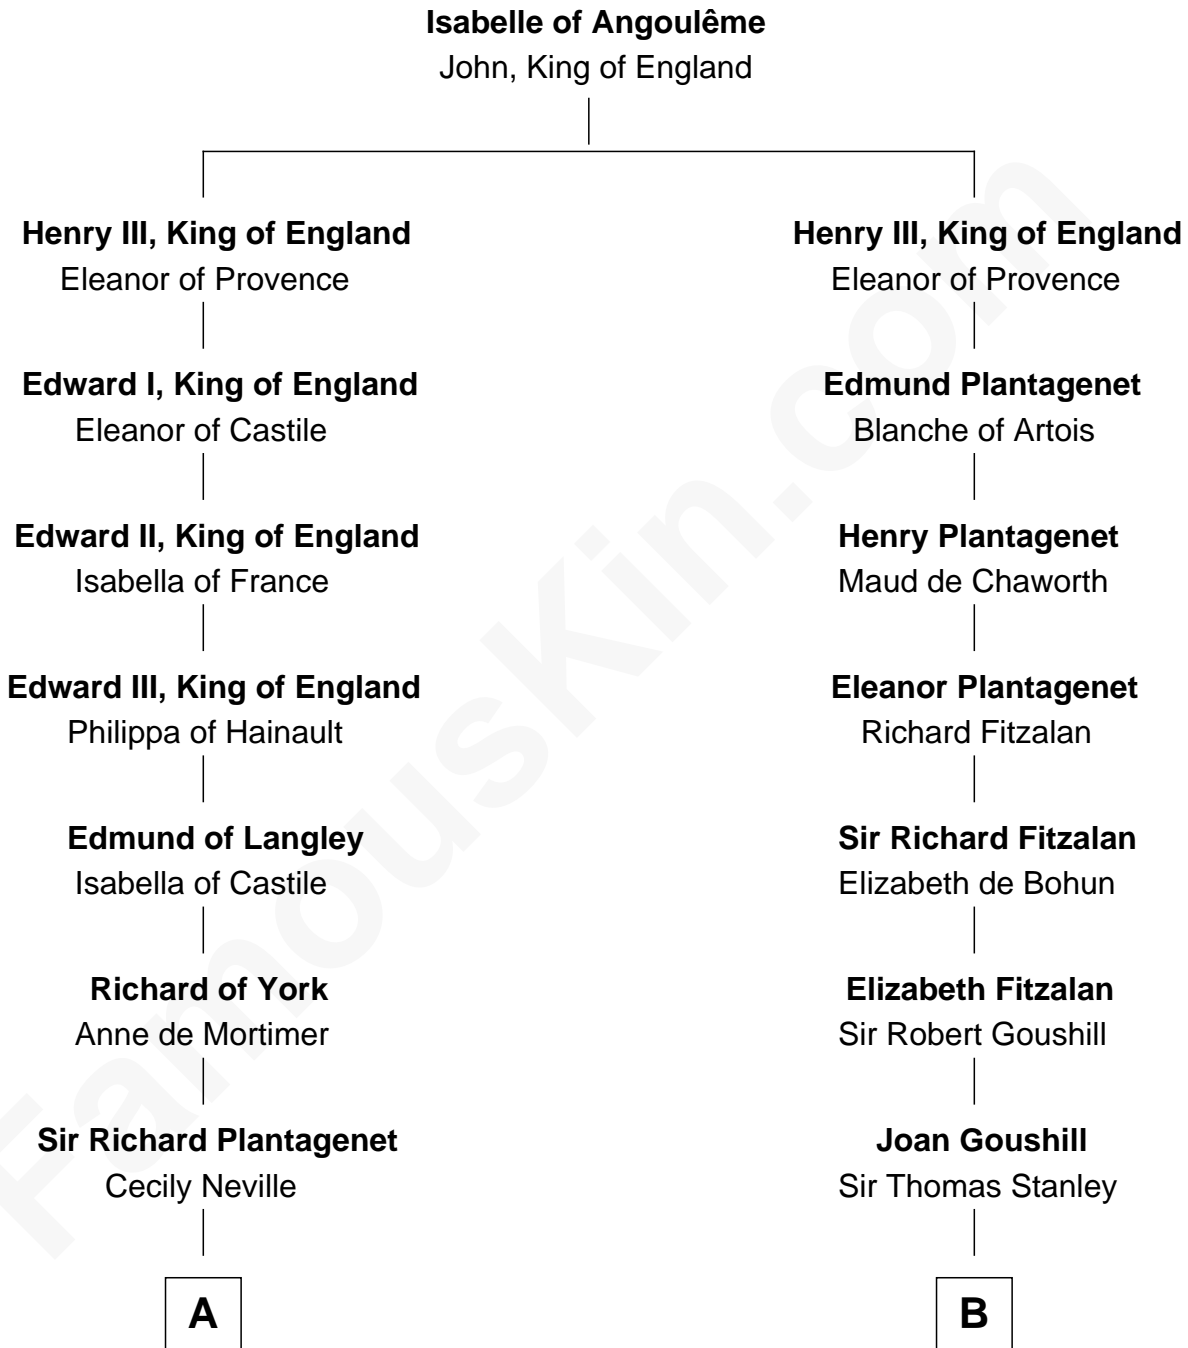

FamousKin.com

Relationship Chart of

Sir Winston Churchill

Prime Minister of the United Kingdom

19th cousin 2 times removed of

Fitzhugh Lee

40th Governor of Virginia

C

Jane Paget
George Stewart

Jane Stewart
Sir George Spencer-Churchill

Sir John Winston Spencer-Churchill
Frances Anne Emily Vane

Randolph Henry Spencer-Churchill
Jeanette Jerome

Sir Winston Churchill
Prime Minister of the United Kingdom