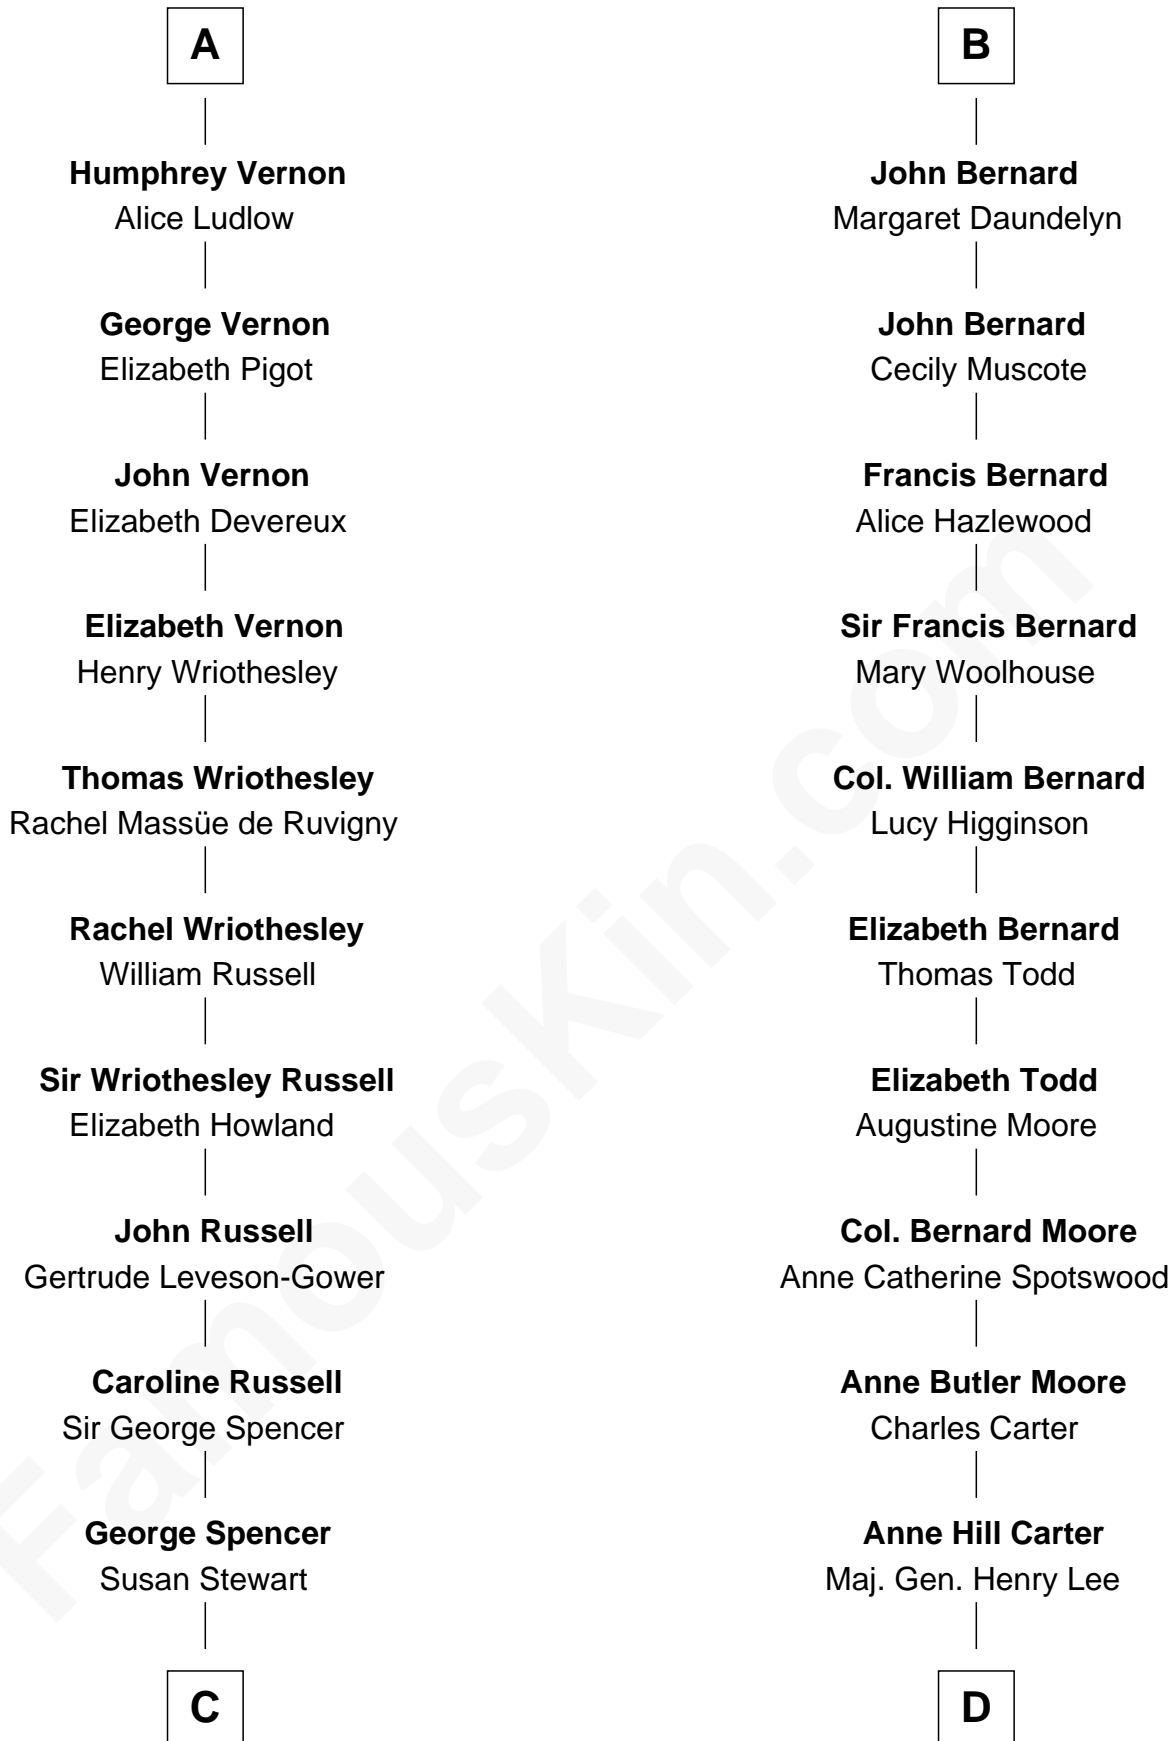

FamousKin.com

Relationship Chart of

Sir Winston Churchill

Prime Minister of the United Kingdom

18th cousin 2 times removed of

Fitzhugh Lee

40th Governor of Virginia

Sir Robert de Ros

Isabel de Aubeney

C

Sir George Spencer-Churchill

Jane Stewart

Sir John Winston Spencer-Churchill

Frances Anne Emily Vane

Randolph Henry Spencer-Churchill

Jeanette Jerome

Sir Winston Churchill

Prime Minister of the United Kingdom

D

Sydney Smith Lee

Anna Maria Mason

Fitzhugh Lee

40th Governor of Virginia

FamousKin.com