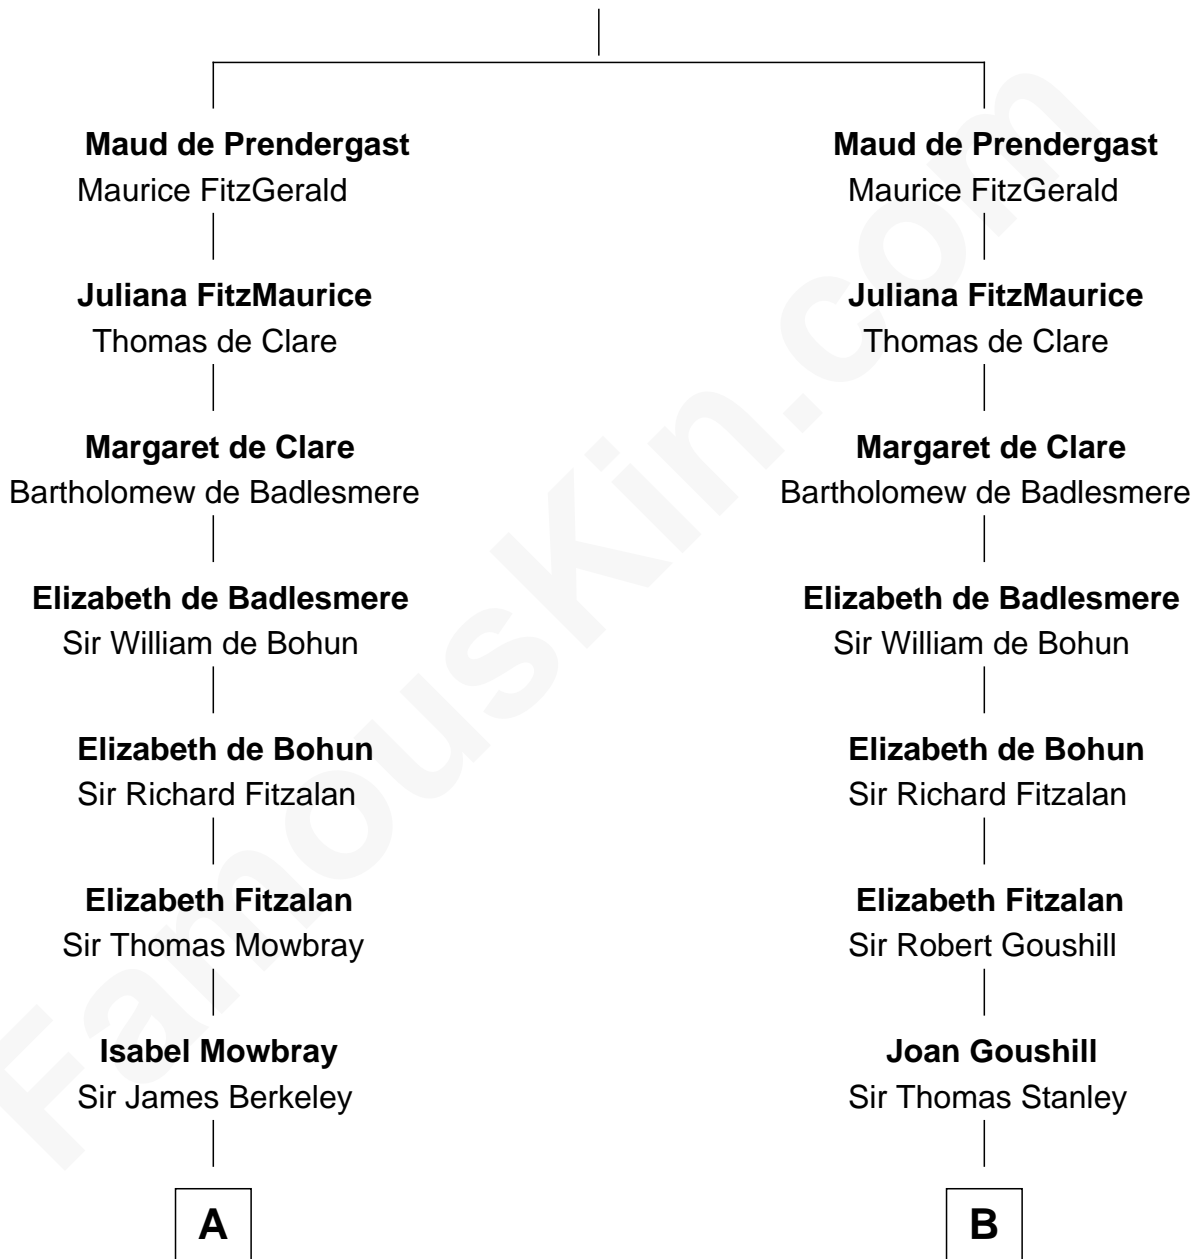

FamousKin.com

Relationship Chart of

Sir Winston Churchill

Prime Minister of the United Kingdom

19th cousin 2 times removed of

Fitzhugh Lee

40th Governor of Virginia

Sir Gerald de Prendergast

C

Anne Catherine McDonnell

Sir Henry Vane

Frances Anne Emily Vane-Tempest

Sir Charles William Stewart

Frances Anne Emily Vane

Sir John Winston Spencer-Churchill

Randolph Henry Spencer-Churchill

Jeanette Jerome

Sir Winston Churchill

Prime Minister of the United Kingdom

D

Maj. Gen. Henry Lee

Anne Hill Carter

Sydney Smith Lee

Anna Maria Mason