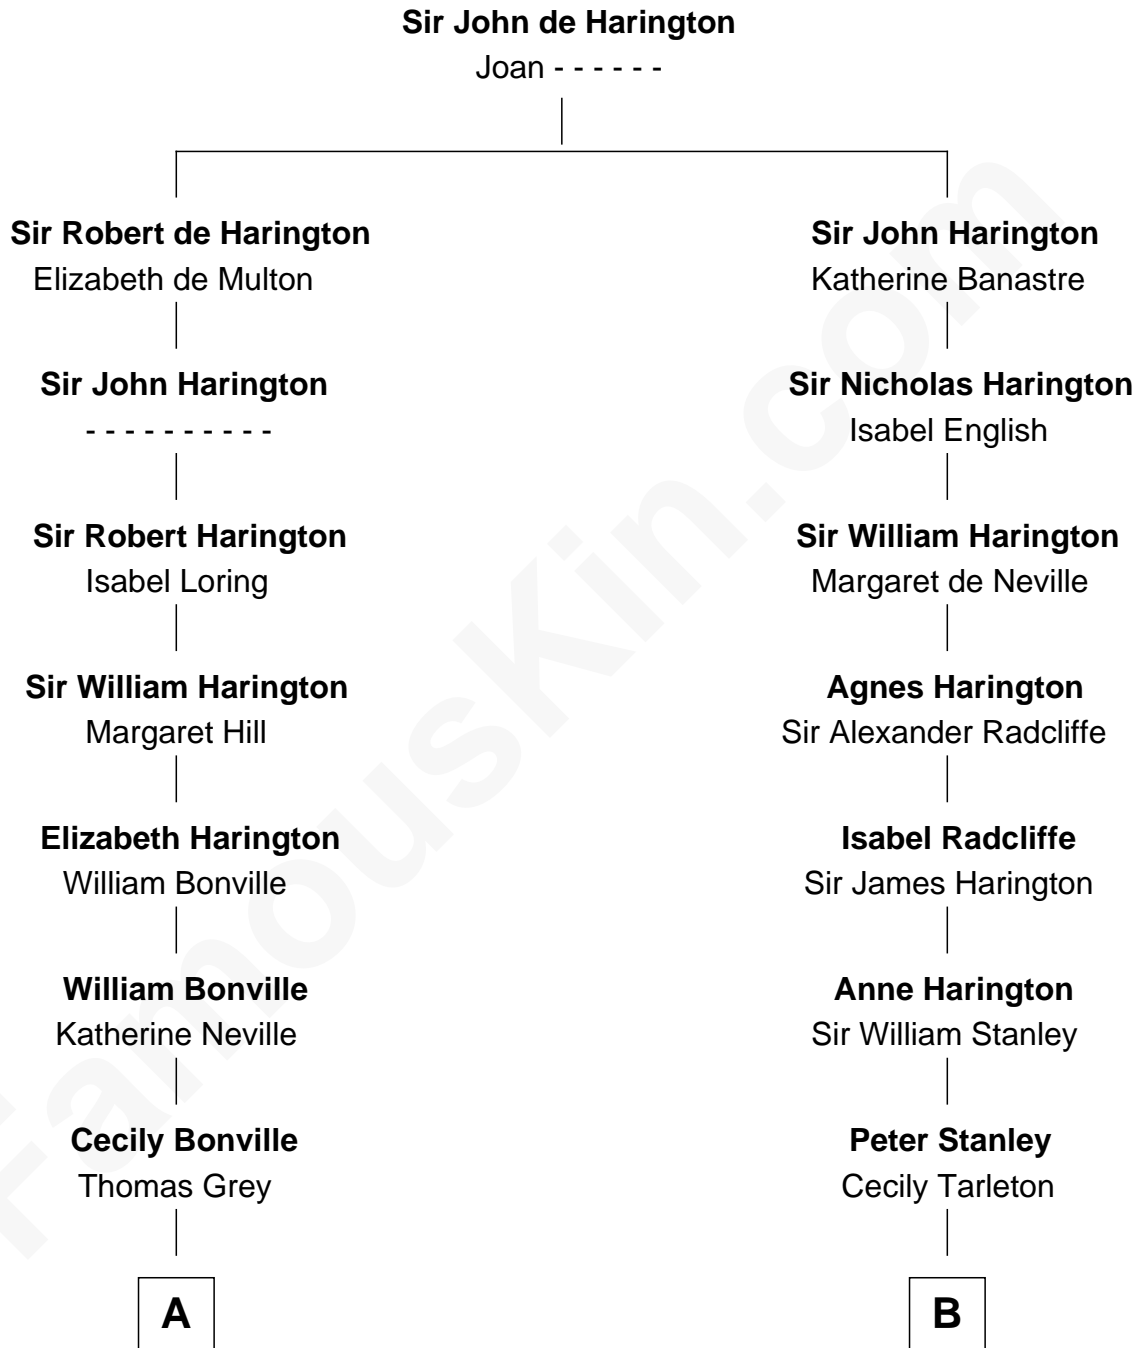

FamousKin.com
Relationship Chart of
Sir Winston Churchill

Prime Minister of the United Kingdom

15th cousin 5 times removed of

Fitzhugh Lee

40th Governor of Virginia

C

—
Sir George Spencer-Churchill

Jane Stewart

—
Sir John Winston Spencer-Churchill

Frances Anne Emily Vane

—
Randolph Henry Spencer-Churchill

Jeanette Jerome

—
Sir Winston Churchill

Prime Minister of the United Kingdom

FamousKin.com