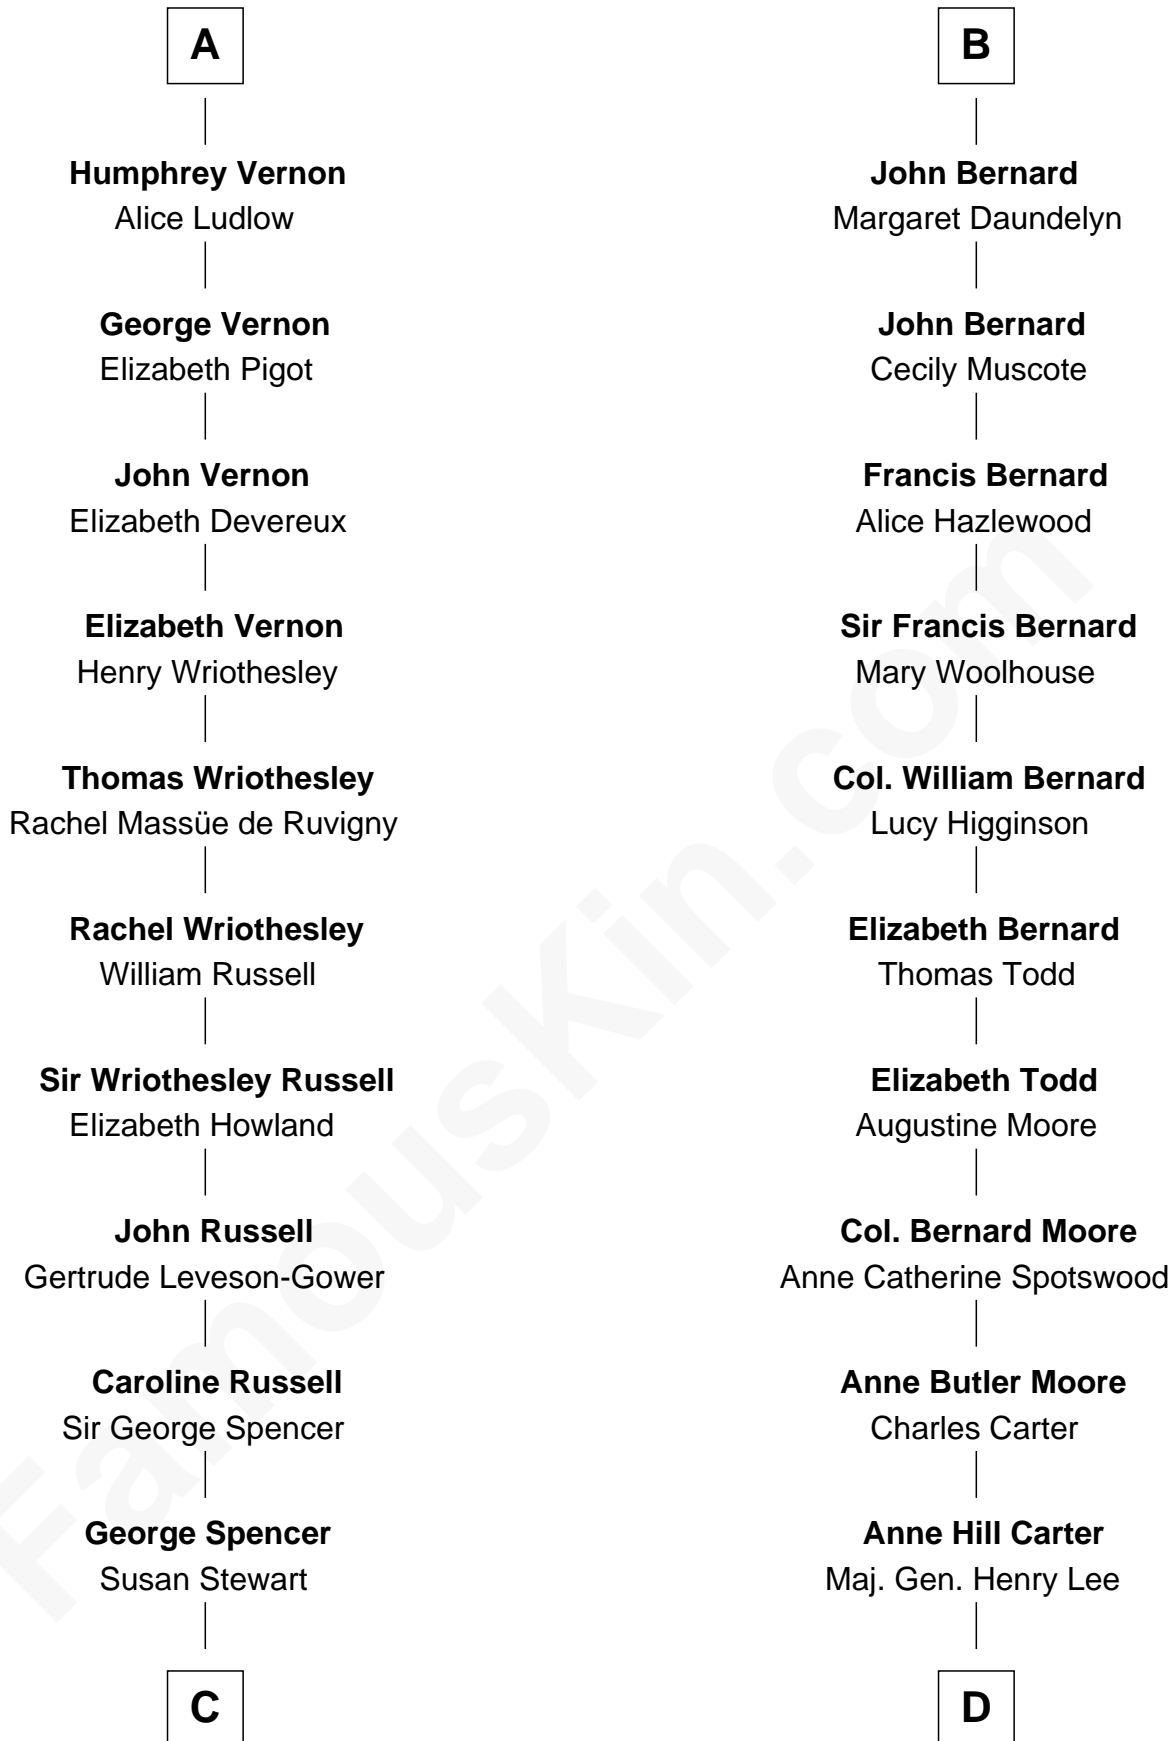

## Relationship Chart of

### Sir Winston Churchill

*Prime Minister of the United Kingdom*

18th cousin 2 times removed of

**Fitzhugh Lee**

*40th Governor of Virginia*

**John de Vaux**

**C**

**Sir George Spencer-Churchill**

Jane Stewart

**Sir John Winston Spencer-Churchill**

Frances Anne Emily Vane

**Randolph Henry Spencer-Churchill**

Jeanette Jerome

**Sir Winston Churchill**

*Prime Minister of the United Kingdom*

**D**

**Sydney Smith Lee**

Anna Maria Mason

**Fitzhugh Lee**

*40th Governor of Virginia*

FamousKin.com