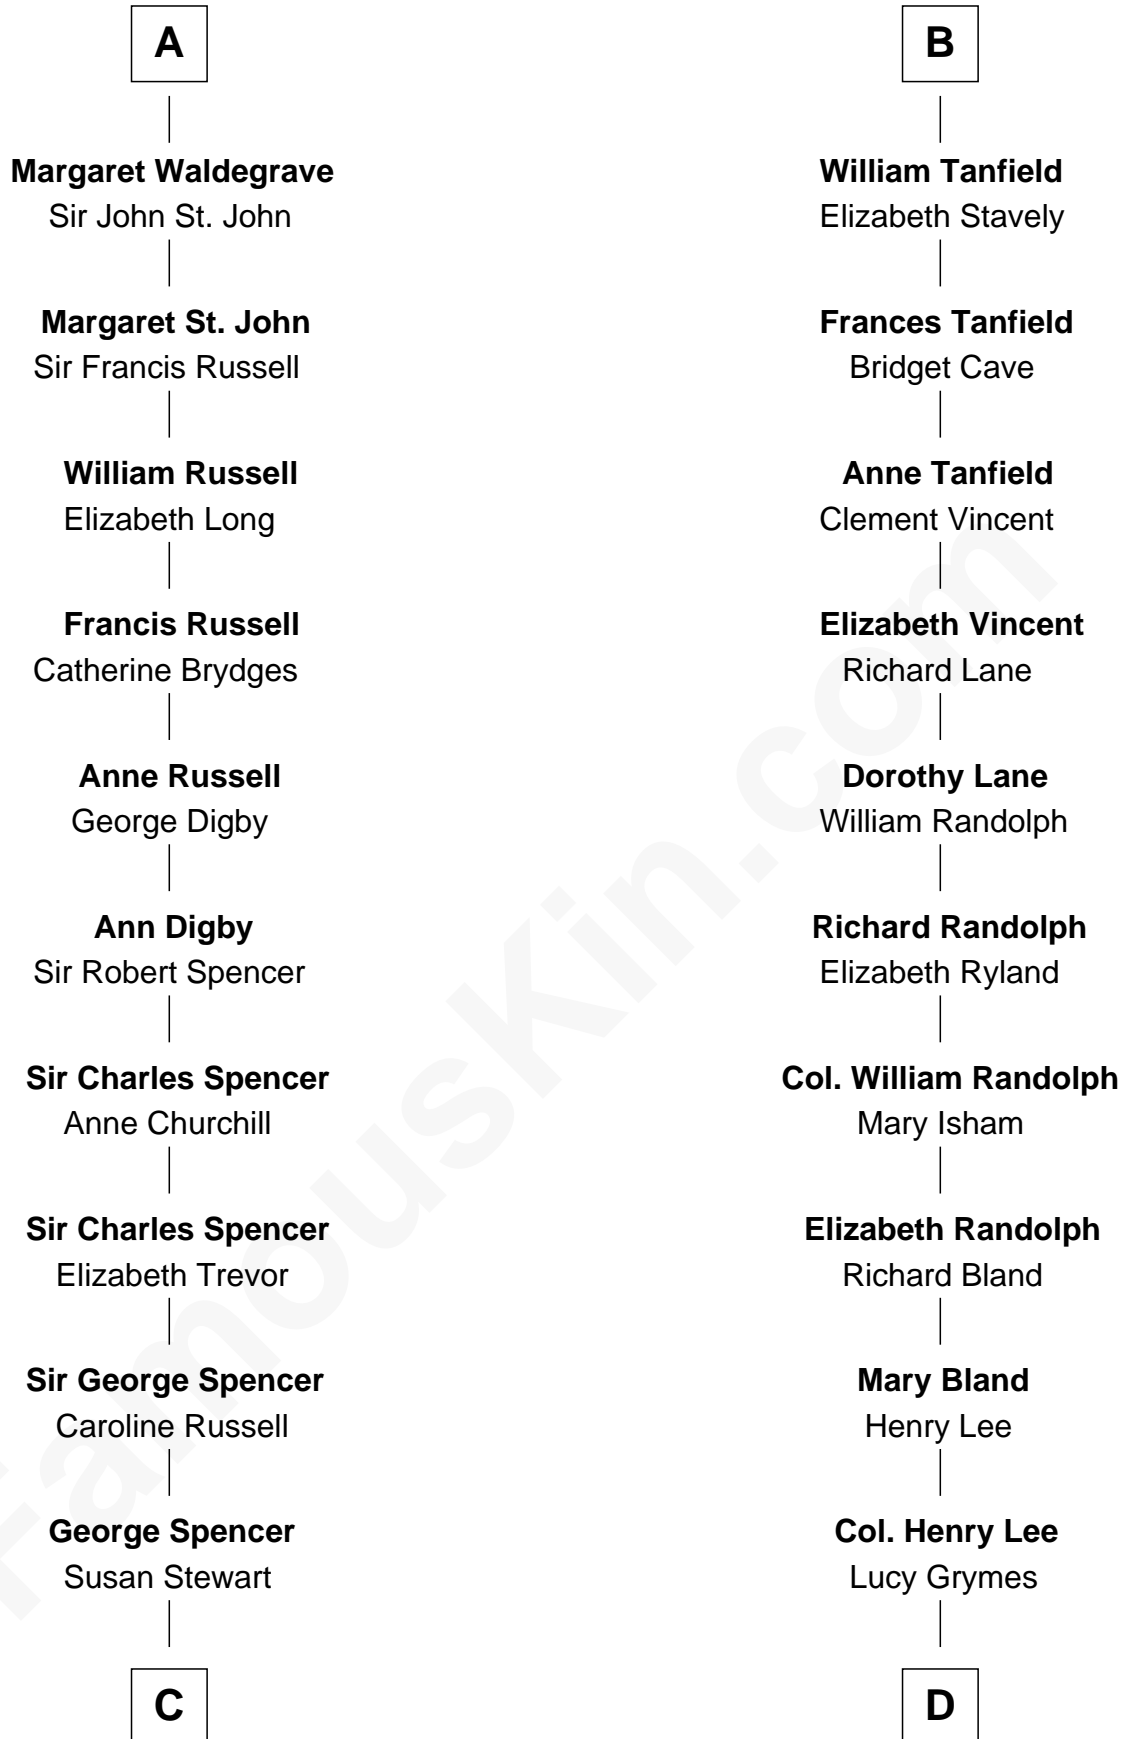

## Relationship Chart of

### Sir Winston Churchill

*Prime Minister of the United Kingdom*

19th cousin 1 time removed of

**Fitzhugh Lee**

*40th Governor of Virginia*

**Sir Richard of Cornwall**

Joan - - - - -

**C**

**Sir George Spencer-Churchill**

Jane Stewart

**Sir John Winston Spencer-Churchill**

Frances Anne Emily Vane

**Randolph Henry Spencer-Churchill**

Jeanette Jerome

**Sir Winston Churchill**

*Prime Minister of the United Kingdom*