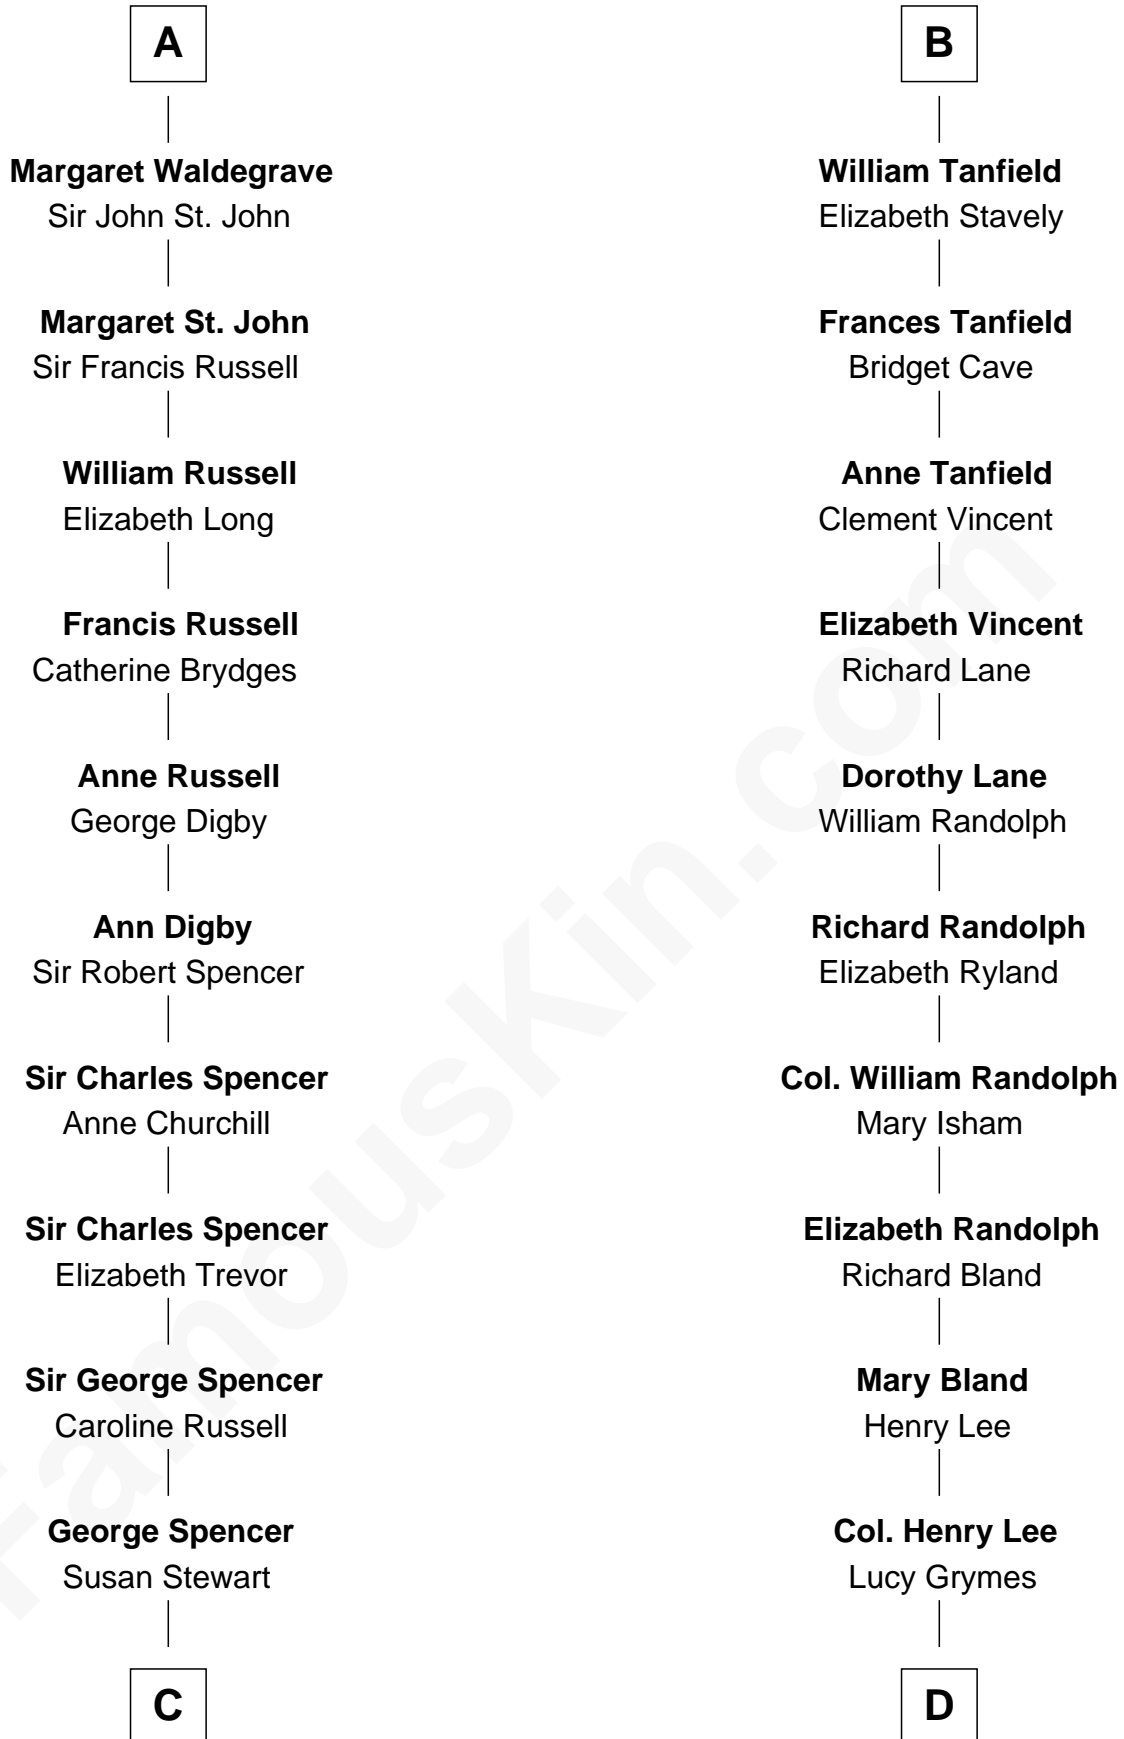

FamousKin.com

Relationship Chart of

Sir Winston Churchill

Prime Minister of the United Kingdom

19th cousin 1 time removed of

Fitzhugh Lee

40th Governor of Virginia

Sir William le Latimer

C

Sir George Spencer-Churchill

Jane Stewart

Sir John Winston Spencer-Churchill

Frances Anne Emily Vane

Randolph Henry Spencer-Churchill

Jeanette Jerome

Sir Winston Churchill