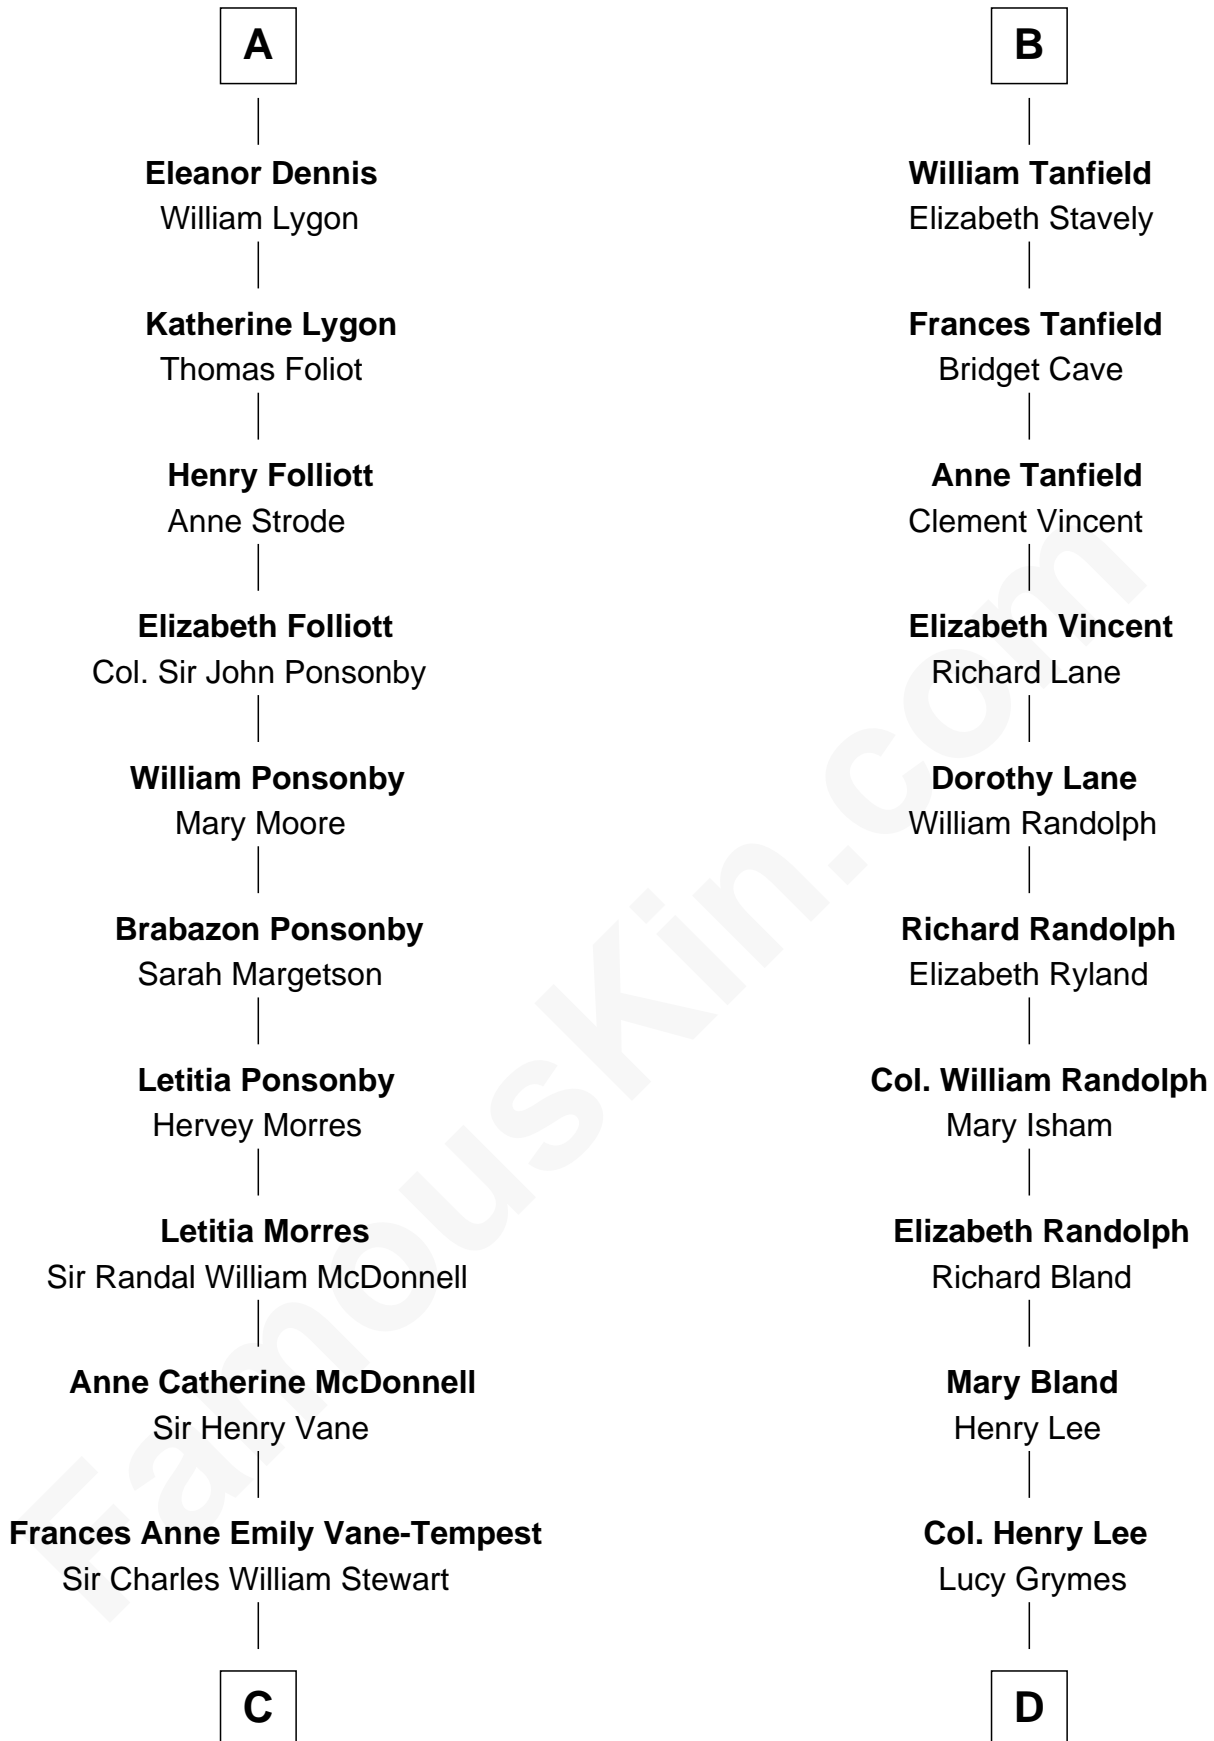

FamousKin.com

Relationship Chart of

Sir Winston Churchill

Prime Minister of the United Kingdom

19th cousin of

Fitzhugh Lee

40th Governor of Virginia

Sir Roger de Hales

Alice Skogan

C

Frances Anne Emily Vane
Sir John Winston Spencer-Churchill

Randolph Henry Spencer-Churchill
Jeanette Jerome

Sir Winston Churchill
Prime Minister of the United Kingdom

D

Maj. Gen. Henry Lee
Anne Hill Carter

Sydney Smith Lee
Anna Maria Mason

Fitzhugh Lee
40th Governor of Virginia

FamousKin.com