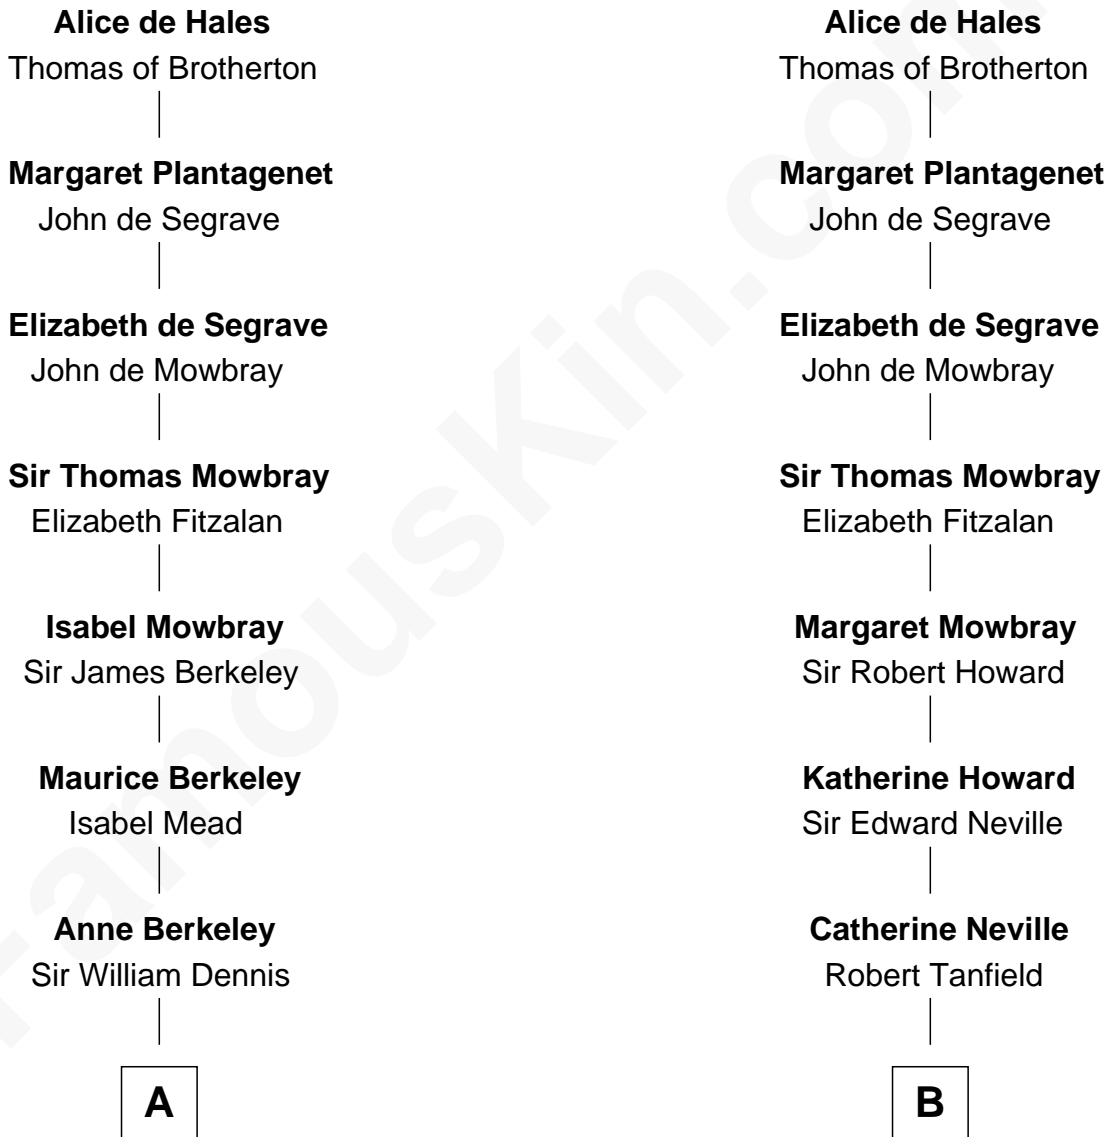

FamousKin.com

Relationship Chart of

Sir Winston Churchill

Prime Minister of the United Kingdom

19th cousin of

Fitzhugh Lee

40th Governor of Virginia

Sir Roger de Hales

Alice Skogan

C

Frances Anne Emily Vane
Sir John Winston Spencer-Churchill

Randolph Henry Spencer-Churchill
Jeanette Jerome

Sir Winston Churchill
Prime Minister of the United Kingdom

D

Maj. Gen. Henry Lee
Anne Hill Carter

Sydney Smith Lee
Anna Maria Mason

Fitzhugh Lee
40th Governor of Virginia

FamousKin.com