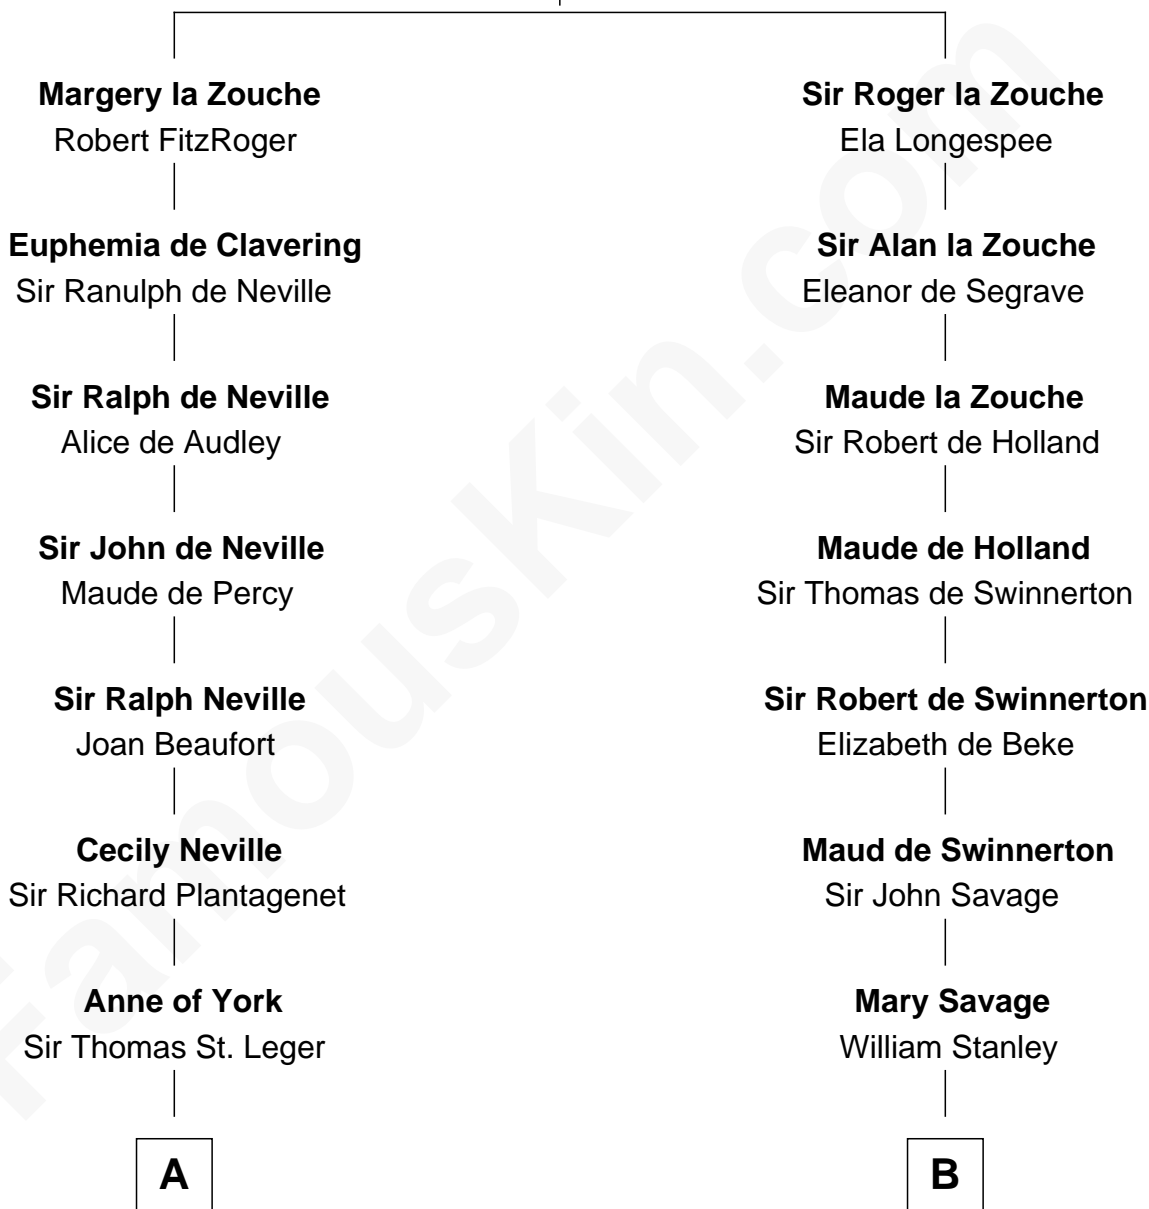

FamousKin.com

Relationship Chart of

Sir Winston Churchill

Prime Minister of the United Kingdom

17th cousin 3 times removed of

Thomas Sim Lee

2nd and 7th Governor of Maryland

Alan la Zouche
Ellen de Quincy

C

—
Jane Stewart

Sir George Spencer-Churchill

—
Sir John Winston Spencer-Churchill

Frances Anne Emily Vane

—
Randolph Henry Spencer-Churchill

Jeanette Jerome

—
Sir Winston Churchill

Prime Minister of the United Kingdom

FamousKin.com