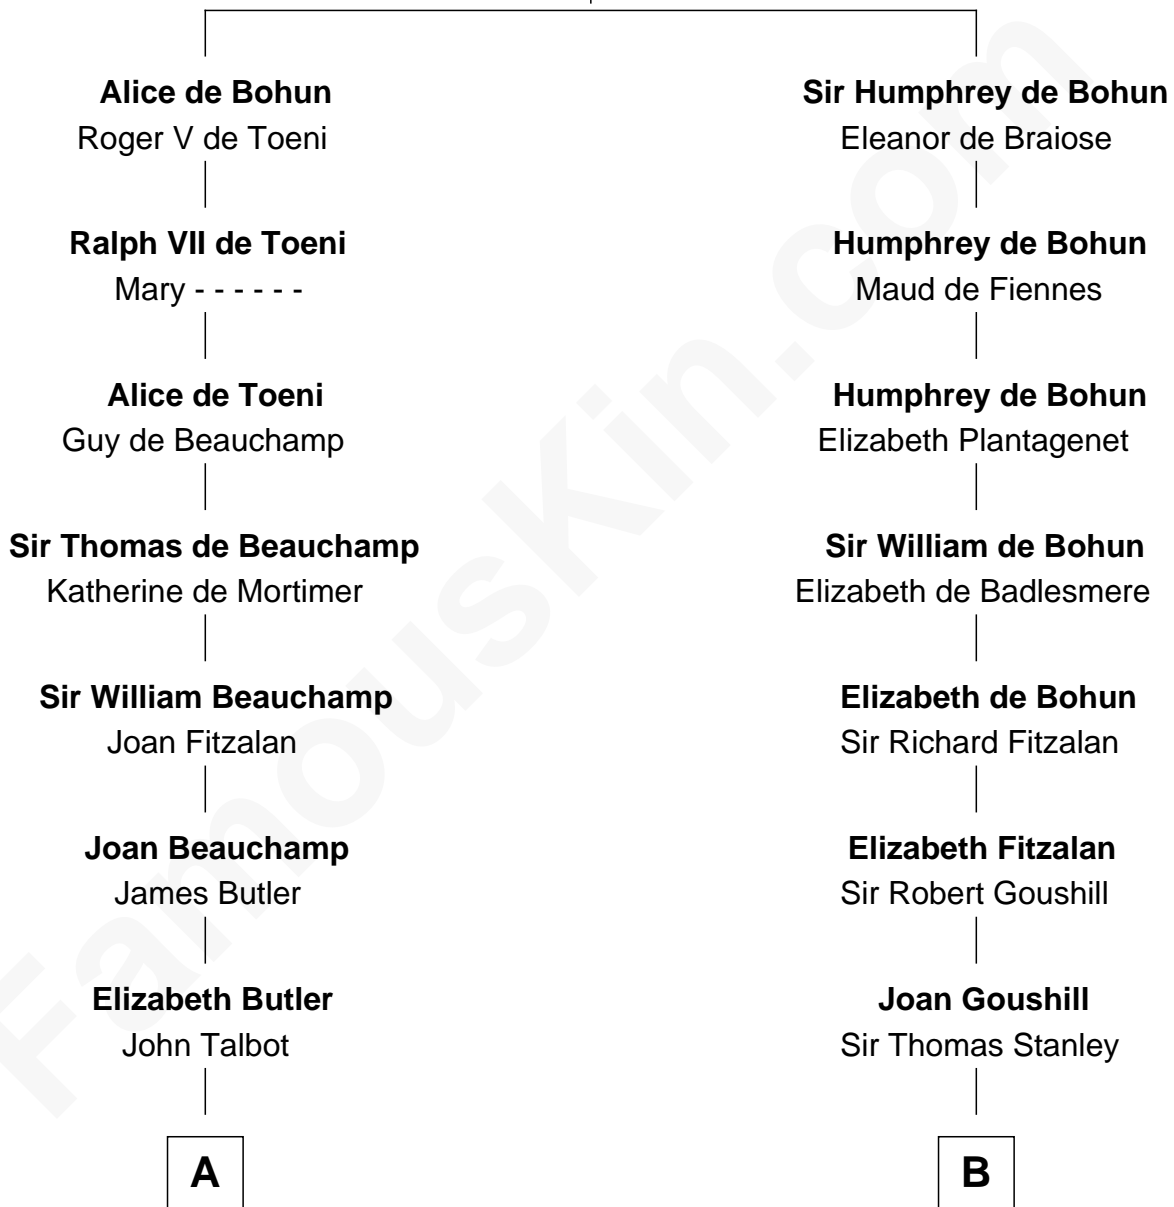

FamousKin.com

Relationship Chart of

Sir Winston Churchill

Prime Minister of the United Kingdom

17th cousin 4 times removed of

Thomas Sim Lee

2nd and 7th Governor of Maryland

Sir Humphrey de Bohun

Maud of Eu

C

George Spencer

Susan Stewart

Sir George Spencer-Churchill

Jane Stewart

Sir John Winston Spencer-Churchill

Frances Anne Emily Vane