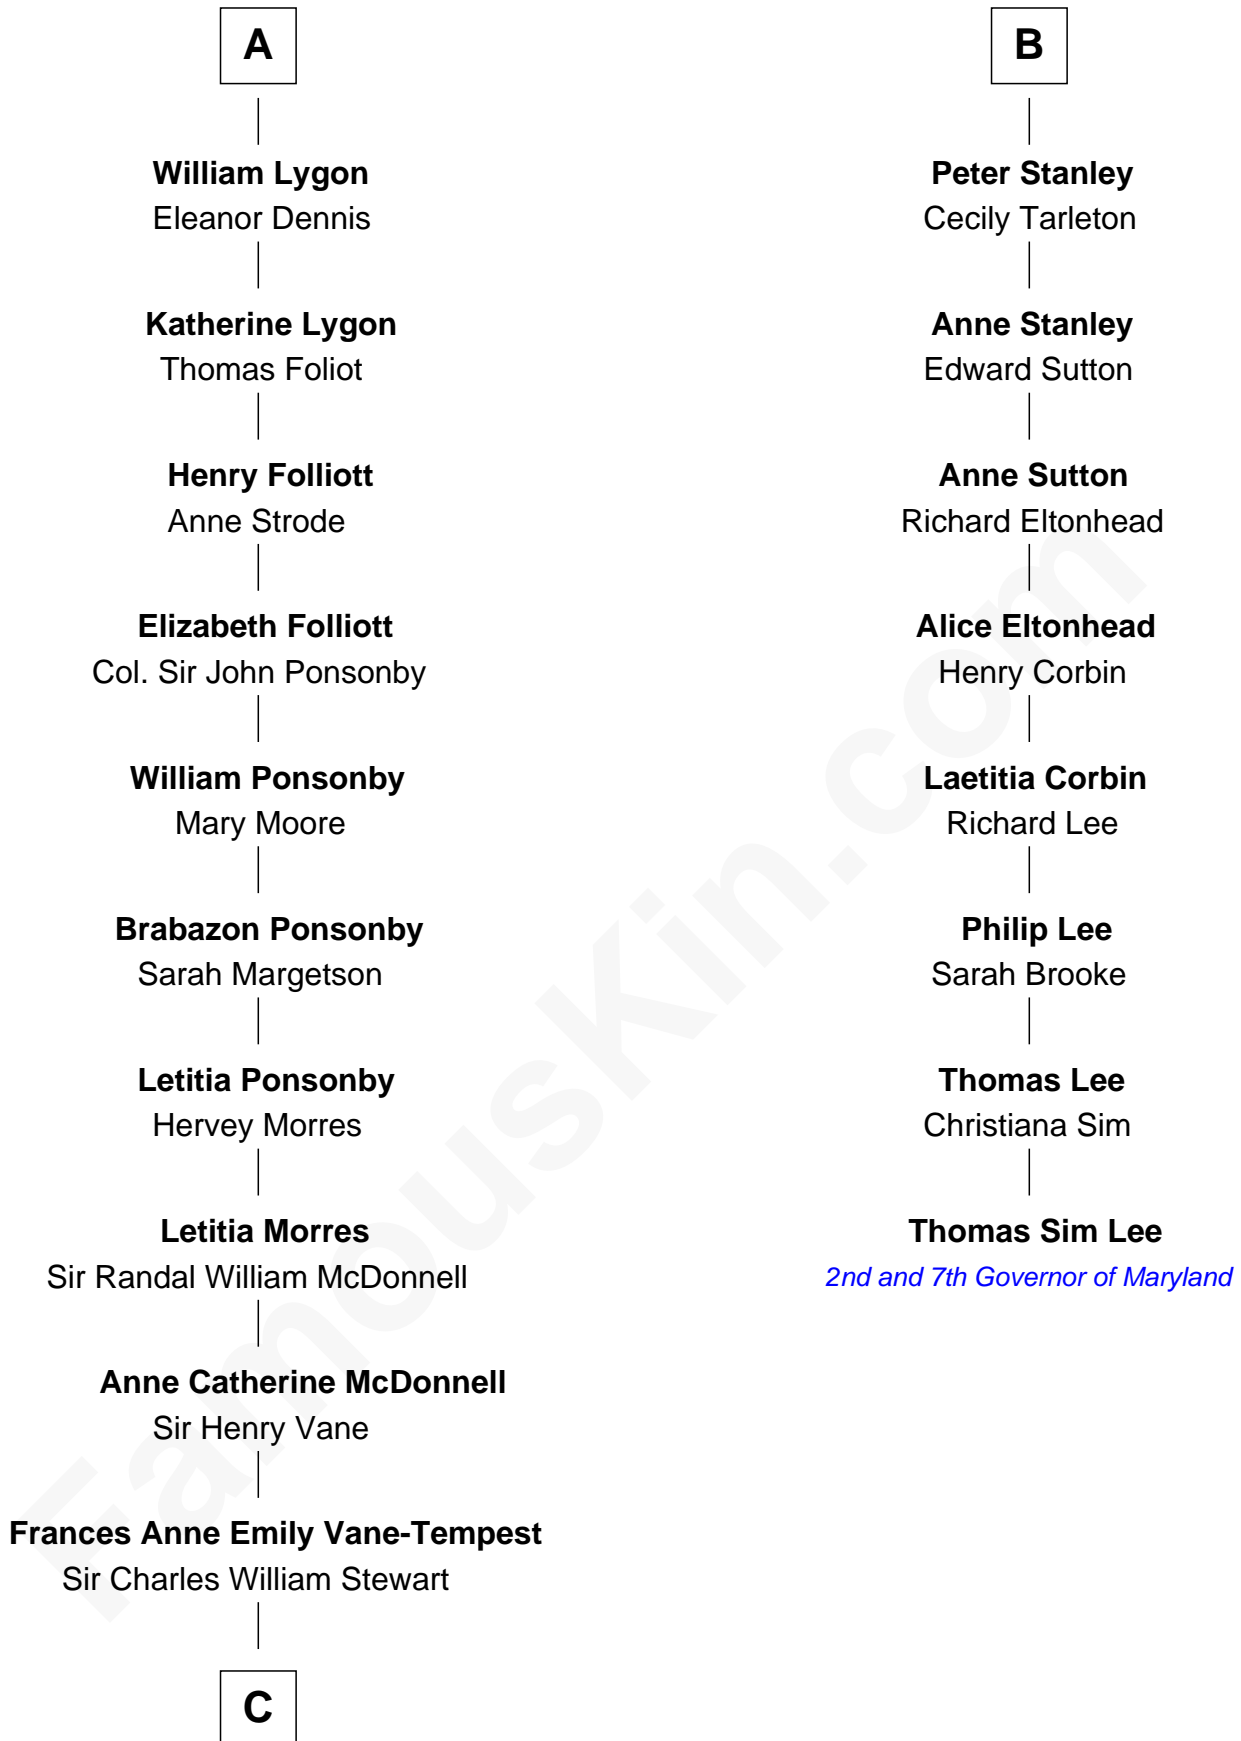

FamousKin.com

Relationship Chart of

Sir Winston Churchill

Prime Minister of the United Kingdom

14th cousin 5 times removed of

Thomas Sim Lee

2nd and 7th Governor of Maryland

Katherine de Hastang

Ralph de Stafford

C

—
Frances Anne Emily Vane

Sir John Winston Spencer-Churchill

—
Randolph Henry Spencer-Churchill

Jeanette Jerome

—
Sir Winston Churchill

Prime Minister of the United Kingdom