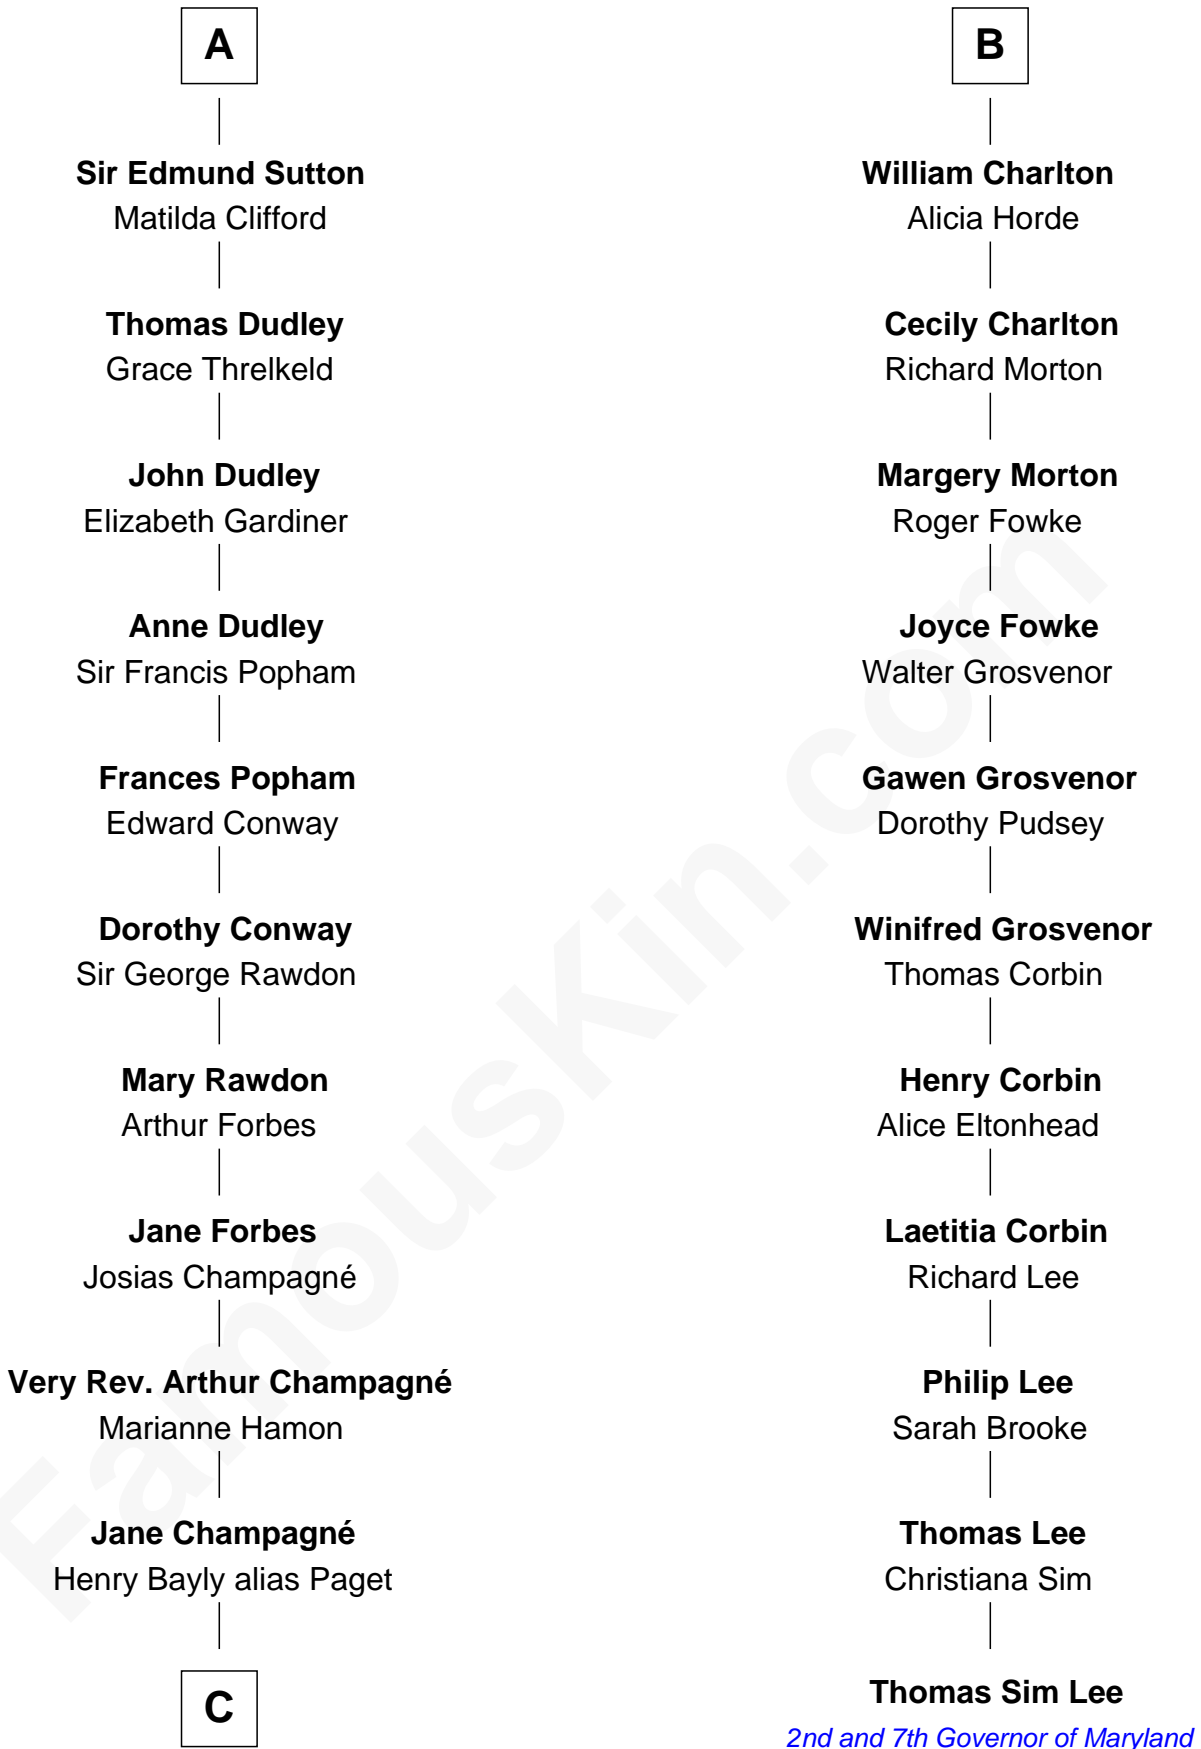

## Relationship Chart of

### Sir Winston Churchill

*Prime Minister of the United Kingdom*

17th cousin 4 times removed of

**Thomas Sim Lee**

*2nd and 7th Governor of Maryland*

**C**

|

**Jane Paget**  
George Stewart

|

**Jane Stewart**  
Sir George Spencer-Churchill

|

**Sir John Winston Spencer-Churchill**  
Frances Anne Emily Vane

|

**Randolph Henry Spencer-Churchill**  
Jeanette Jerome

|

**Sir Winston Churchill**  
*Prime Minister of the United Kingdom*