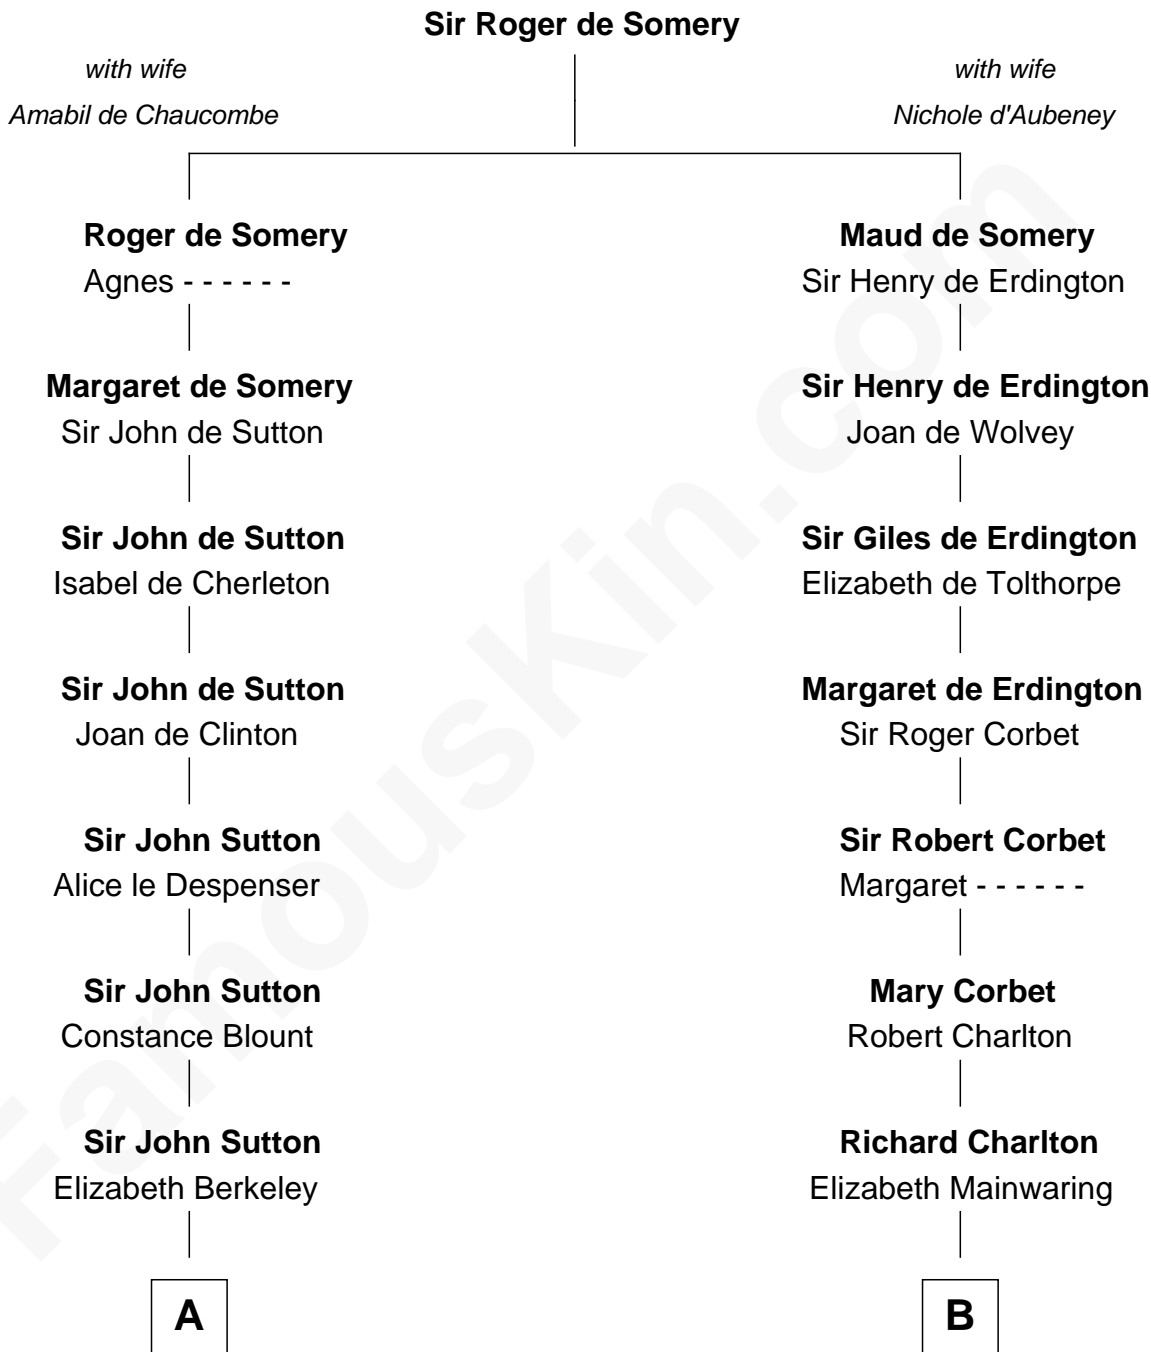

## Relationship Chart of

### Sir Winston Churchill

*Prime Minister of the United Kingdom*

17th cousin 4 times removed of

**Thomas Sim Lee**

*2nd and 7th Governor of Maryland*

**C**

|

**Jane Paget**  
George Stewart