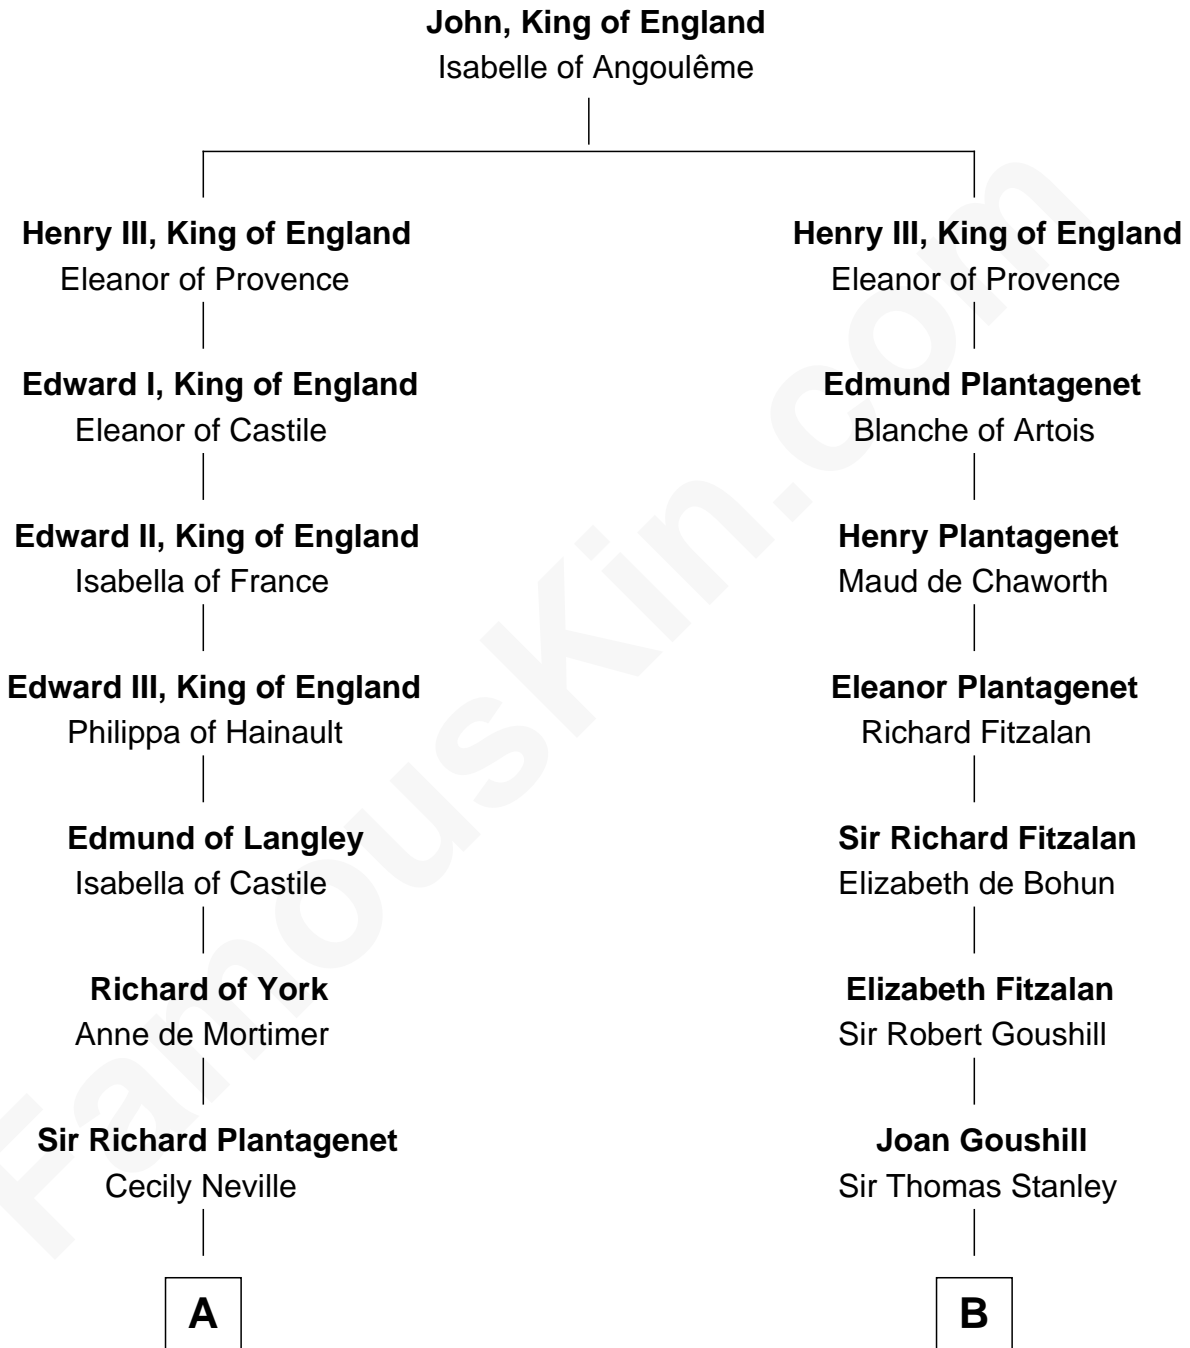

FamousKin.com

Relationship Chart of

Sir Winston Churchill

Prime Minister of the United Kingdom

17th cousin 4 times removed of

Thomas Sim Lee

2nd and 7th Governor of Maryland

C

—
Jane Paget
George Stewart

—
Jane Stewart
Sir George Spencer-Churchill

—
Sir John Winston Spencer-Churchill
Frances Anne Emily Vane

—
Randolph Henry Spencer-Churchill
Jeanette Jerome

—
Sir Winston Churchill
Prime Minister of the United Kingdom