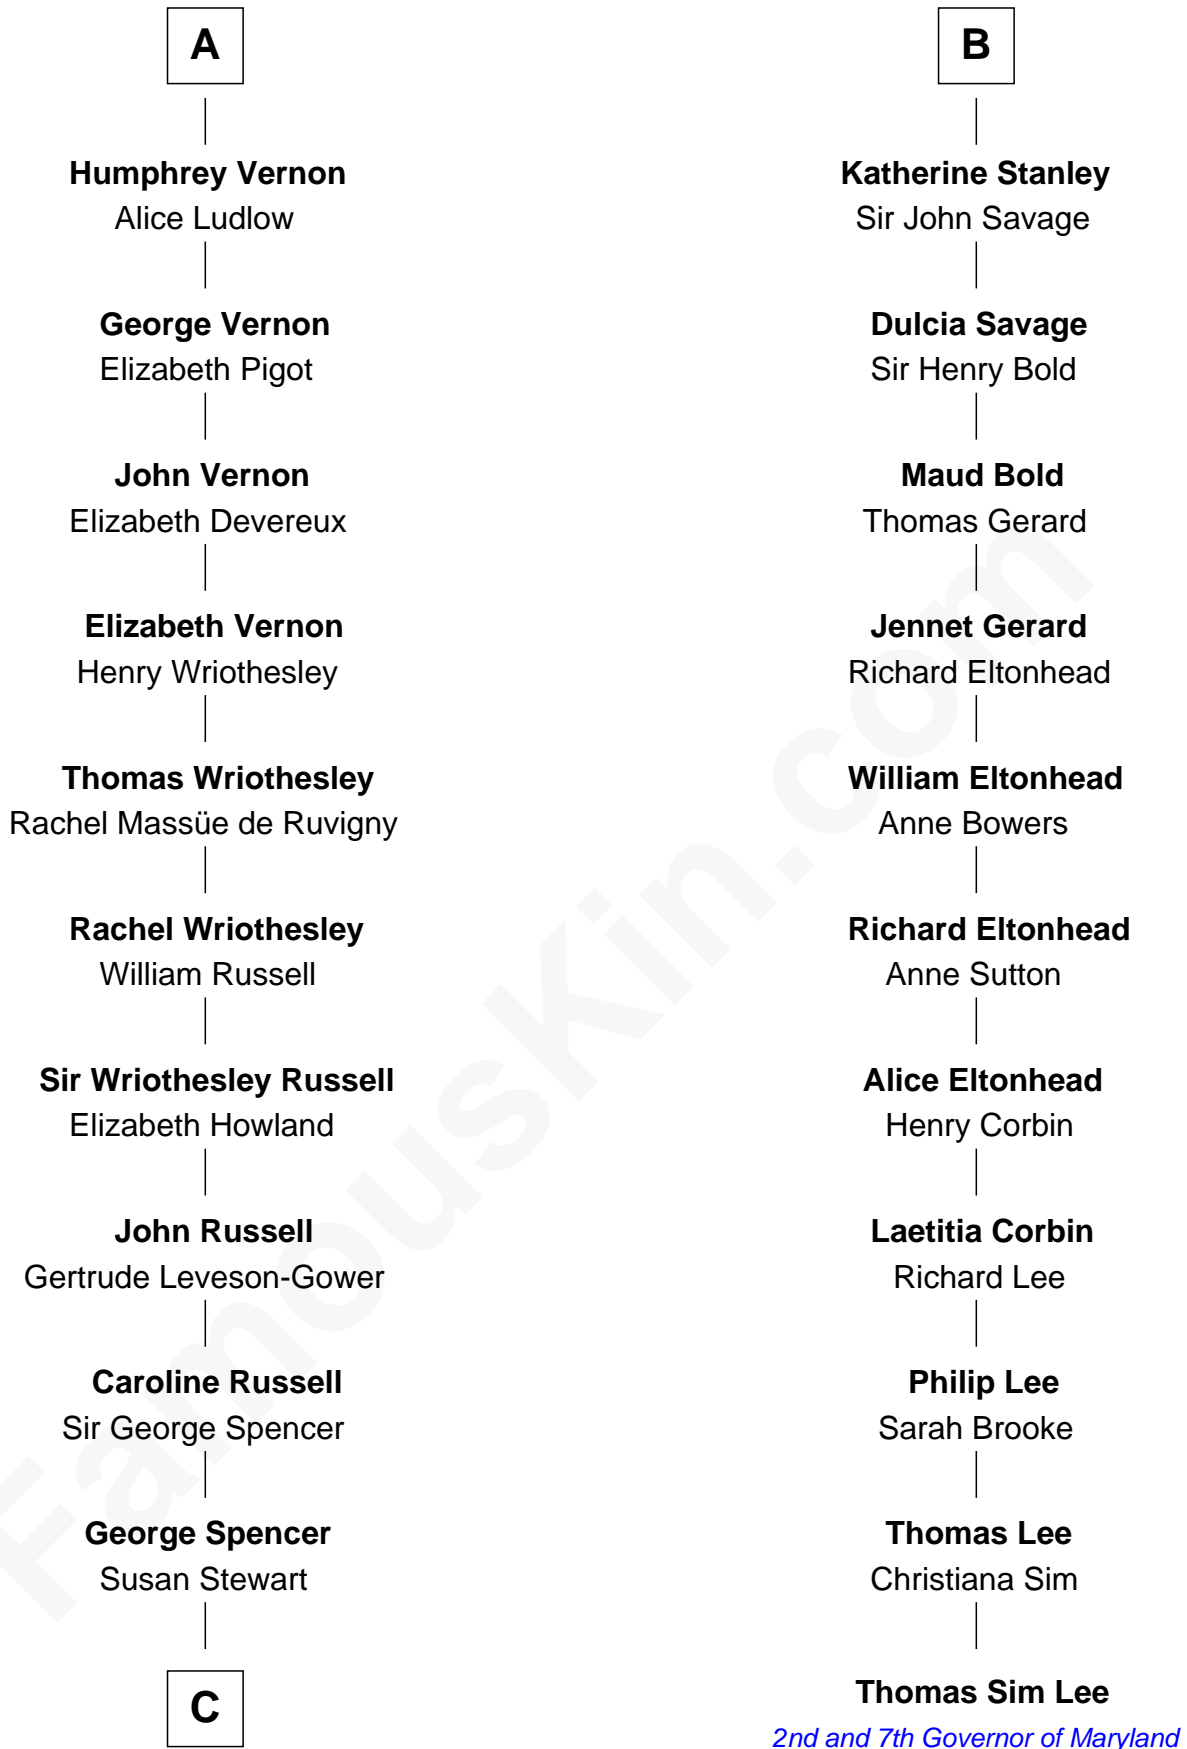

FamousKin.com

Relationship Chart of

Sir Winston Churchill

Prime Minister of the United Kingdom

17th cousin 3 times removed of

Thomas Sim Lee

2nd and 7th Governor of Maryland

Sir John FitzGeoffrey

Isabel le Bigod

C

—
Sir George Spencer-Churchill

Jane Stewart

—
Sir John Winston Spencer-Churchill

Frances Anne Emily Vane

—
Randolph Henry Spencer-Churchill

Jeanette Jerome