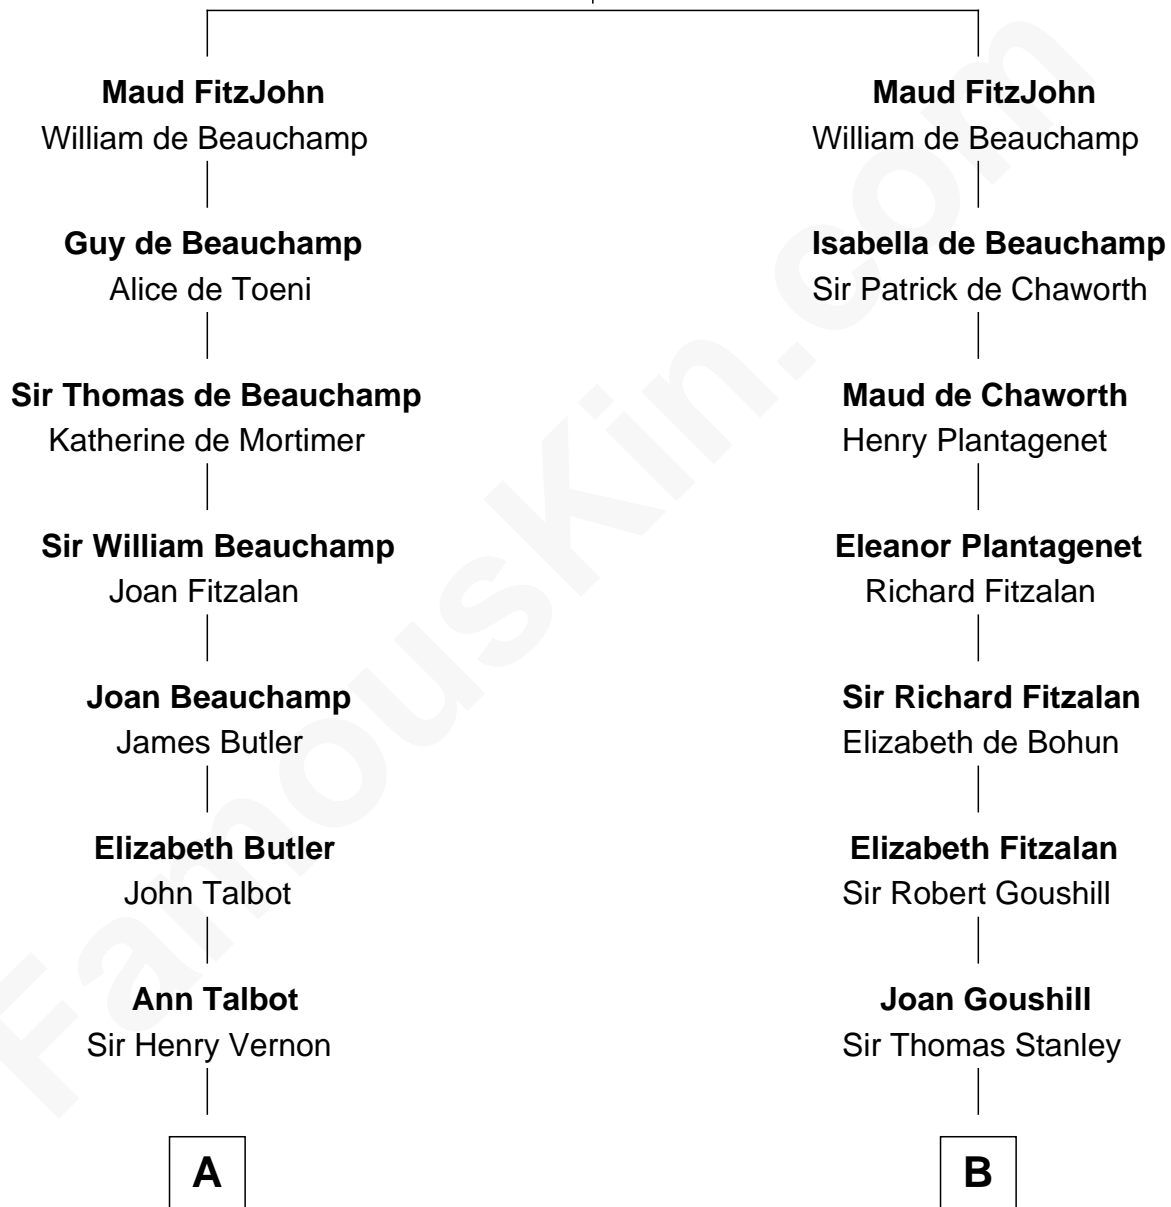

FamousKin.com

Relationship Chart of

Sir Winston Churchill

Prime Minister of the United Kingdom

17th cousin 3 times removed of

Thomas Sim Lee

2nd and 7th Governor of Maryland

Sir John FitzGeoffrey

Isabel le Bigod

C

—
Sir George Spencer-Churchill

Jane Stewart

—
Sir John Winston Spencer-Churchill

Frances Anne Emily Vane

—
Randolph Henry Spencer-Churchill

Jeanette Jerome