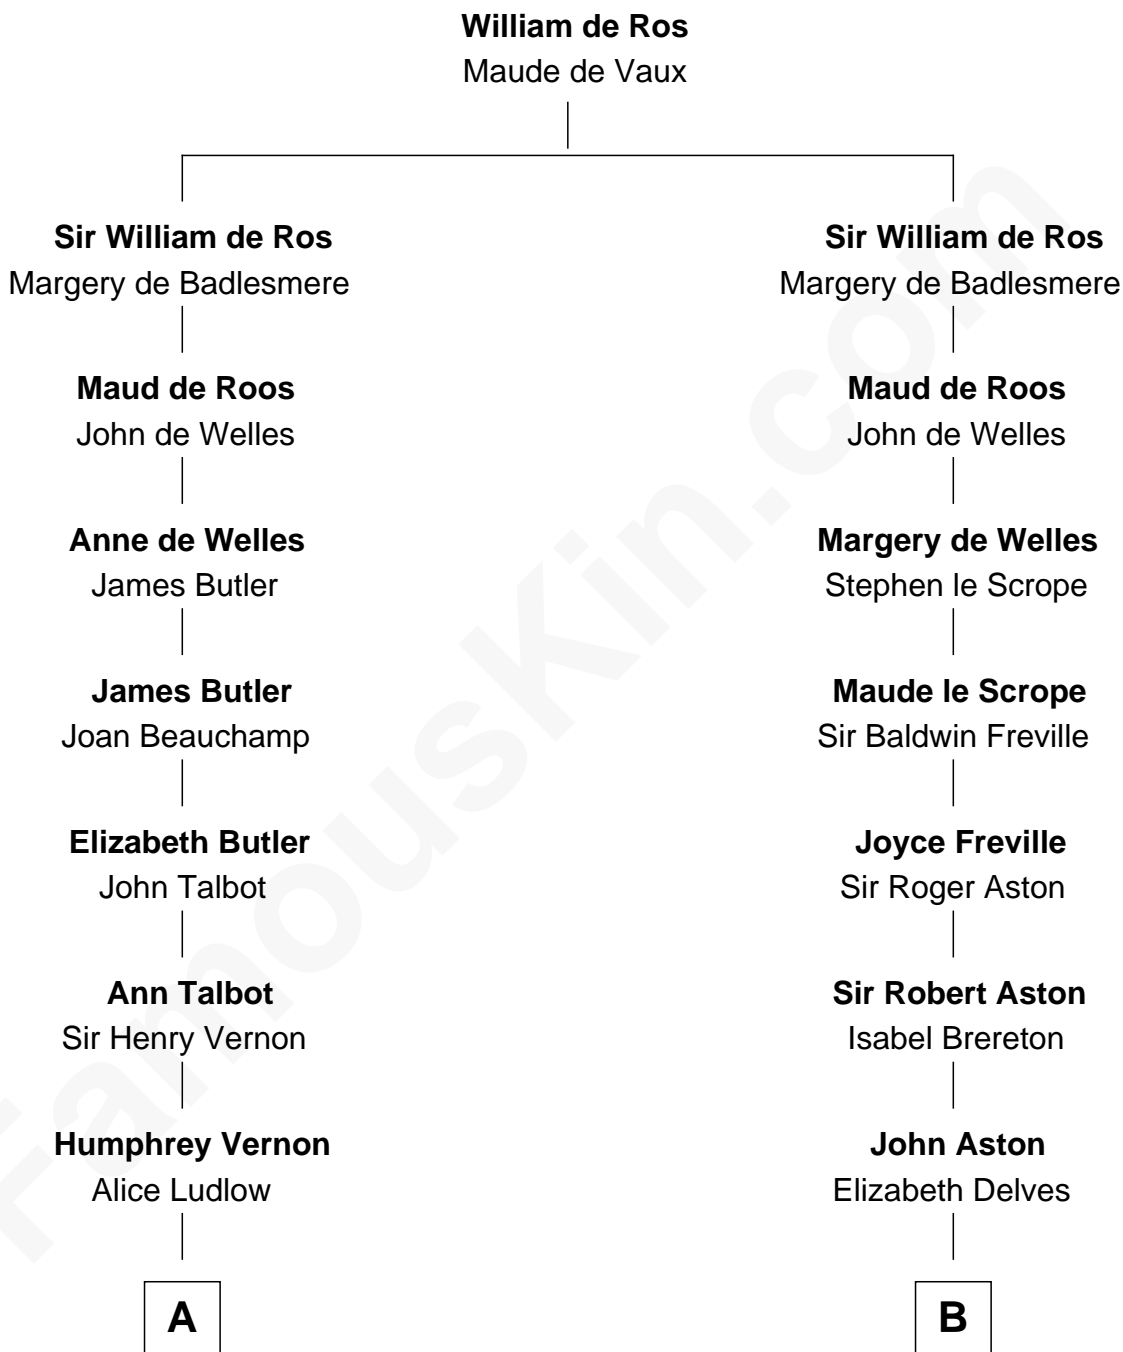

## Relationship Chart of

### Sir Winston Churchill

*Prime Minister of the United Kingdom*

18th cousin 1 time removed of

**Thomas Sim Lee**

*2nd and 7th Governor of Maryland*

**C**

**Sir John Winston Spencer-Churchill**

Frances Anne Emily Vane

**Randolph Henry Spencer-Churchill**

Jeanette Jerome

**Sir Winston Churchill**

*Prime Minister of the United Kingdom*

**D**

**Thomas Lee**

Christiana Sim

**Thomas Sim Lee**