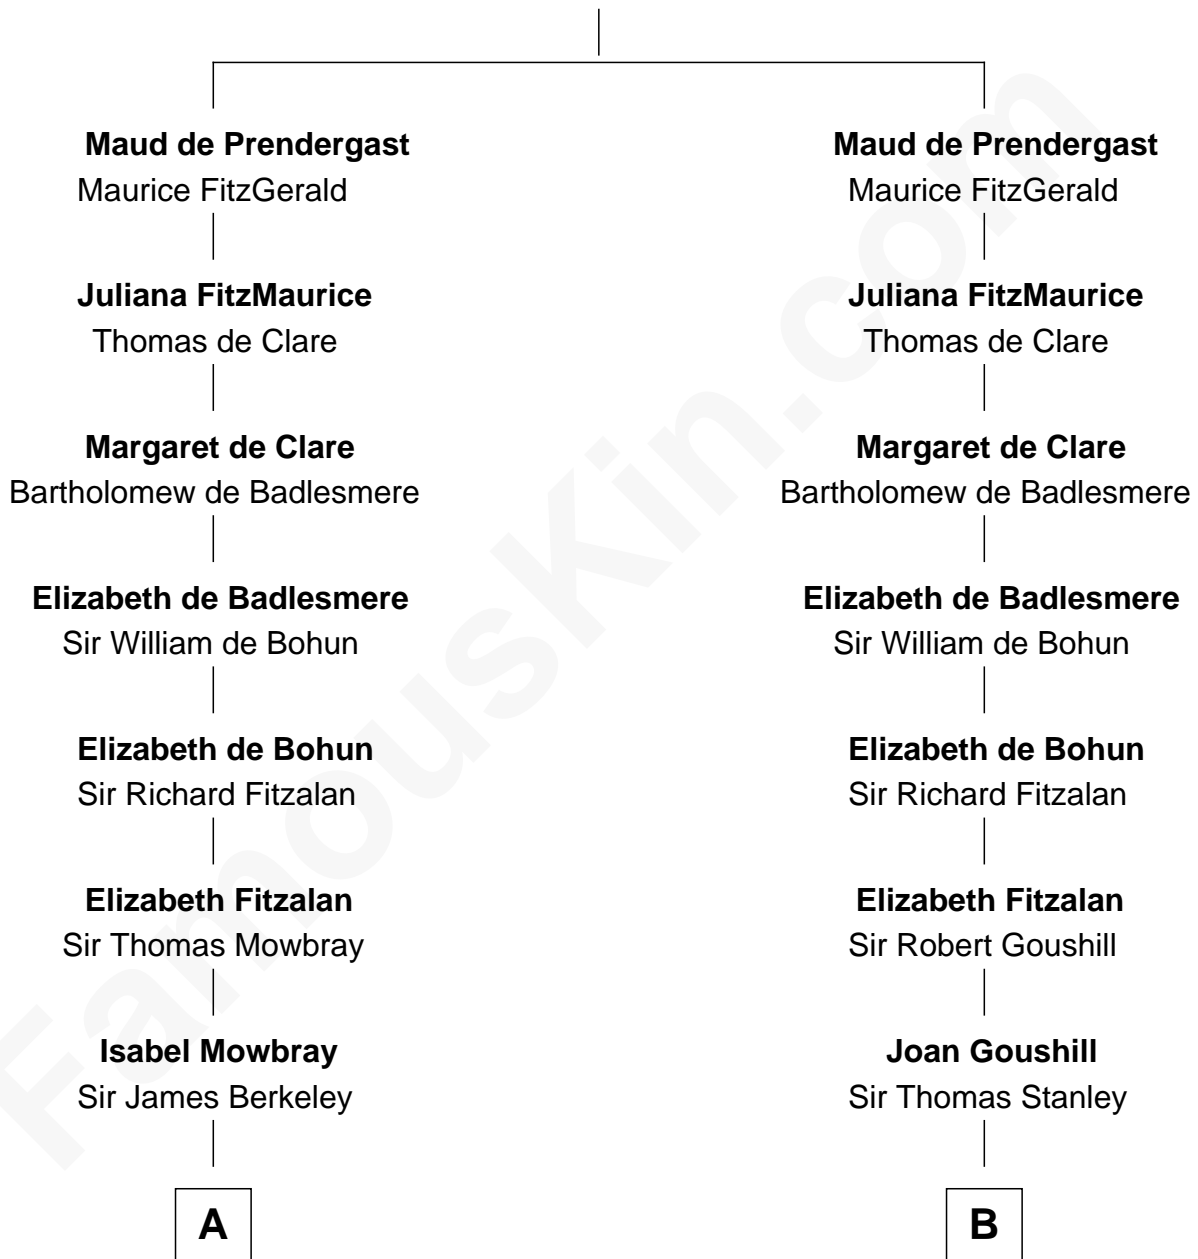

FamousKin.com

Relationship Chart of

Sir Winston Churchill

Prime Minister of the United Kingdom

17th cousin 4 times removed of

Thomas Sim Lee

2nd and 7th Governor of Maryland

Sir Gerald de Prendergast

C

—
Anne Catherine McDonnell

Sir Henry Vane

—
Frances Anne Emily Vane-Tempest

Sir Charles William Stewart

—
Frances Anne Emily Vane

Sir John Winston Spencer-Churchill

—
Randolph Henry Spencer-Churchill

Jeanette Jerome

—
Sir Winston Churchill

Prime Minister of the United Kingdom

FamousKin.com