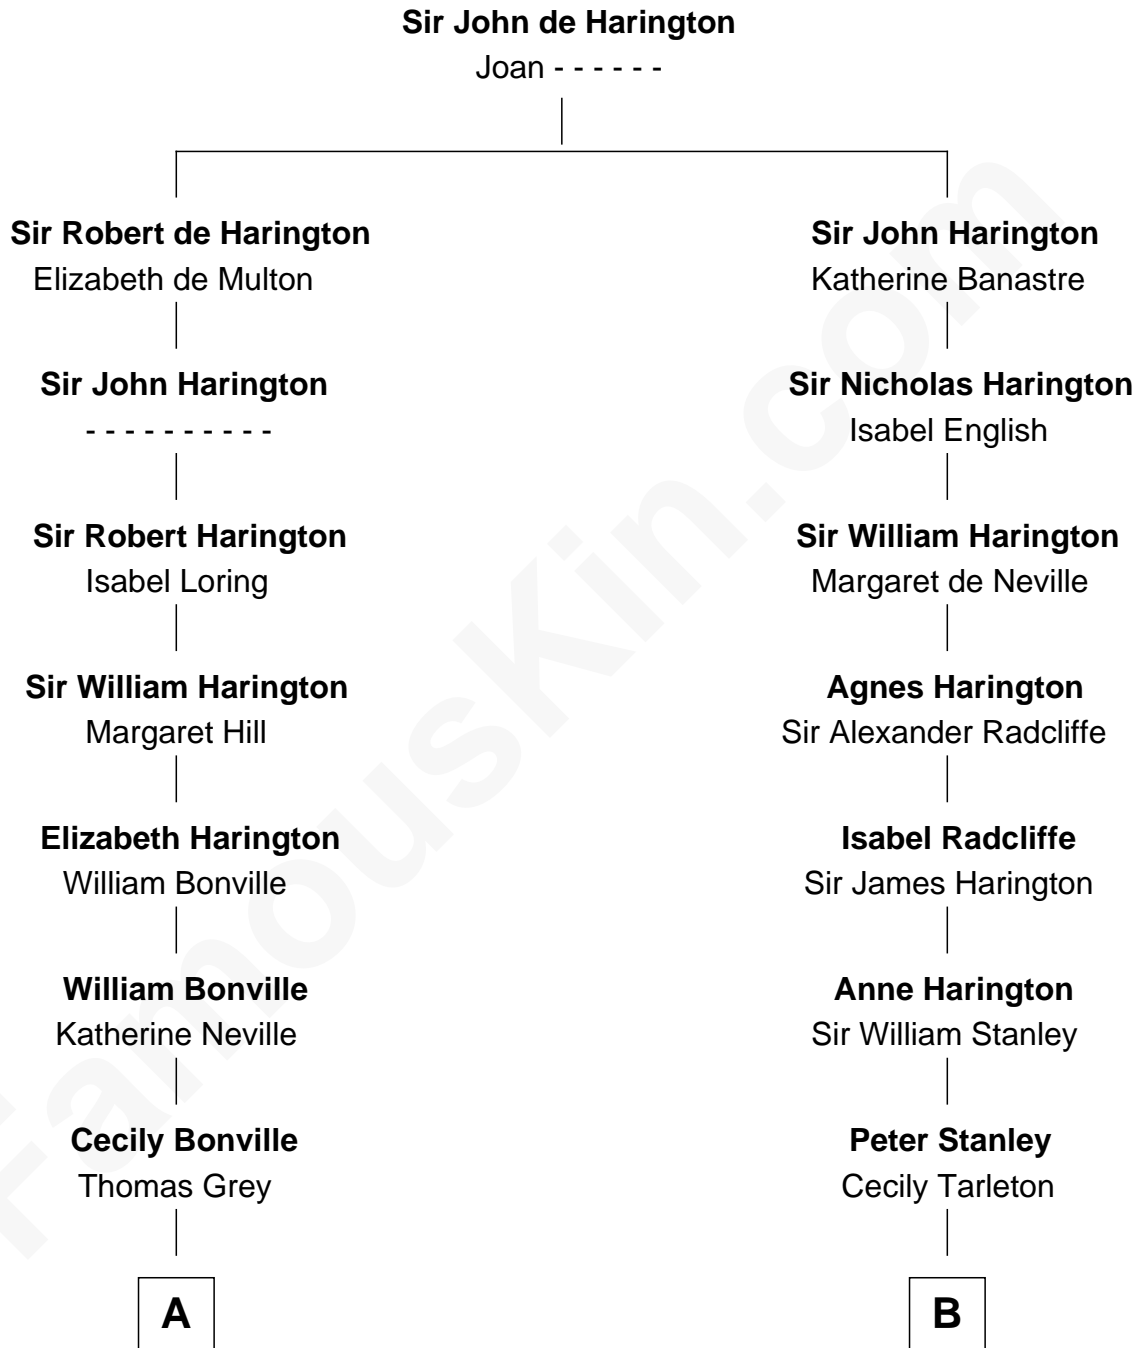

FamousKin.com

Relationship Chart of

Sir Winston Churchill

Prime Minister of the United Kingdom

13th cousin 7 times removed of

Thomas Sim Lee

2nd and 7th Governor of Maryland

C

—
Sir George Spencer-Churchill

Jane Stewart

—
Sir John Winston Spencer-Churchill

Frances Anne Emily Vane

—
Randolph Henry Spencer-Churchill

Jeanette Jerome

—
Sir Winston Churchill

Prime Minister of the United Kingdom