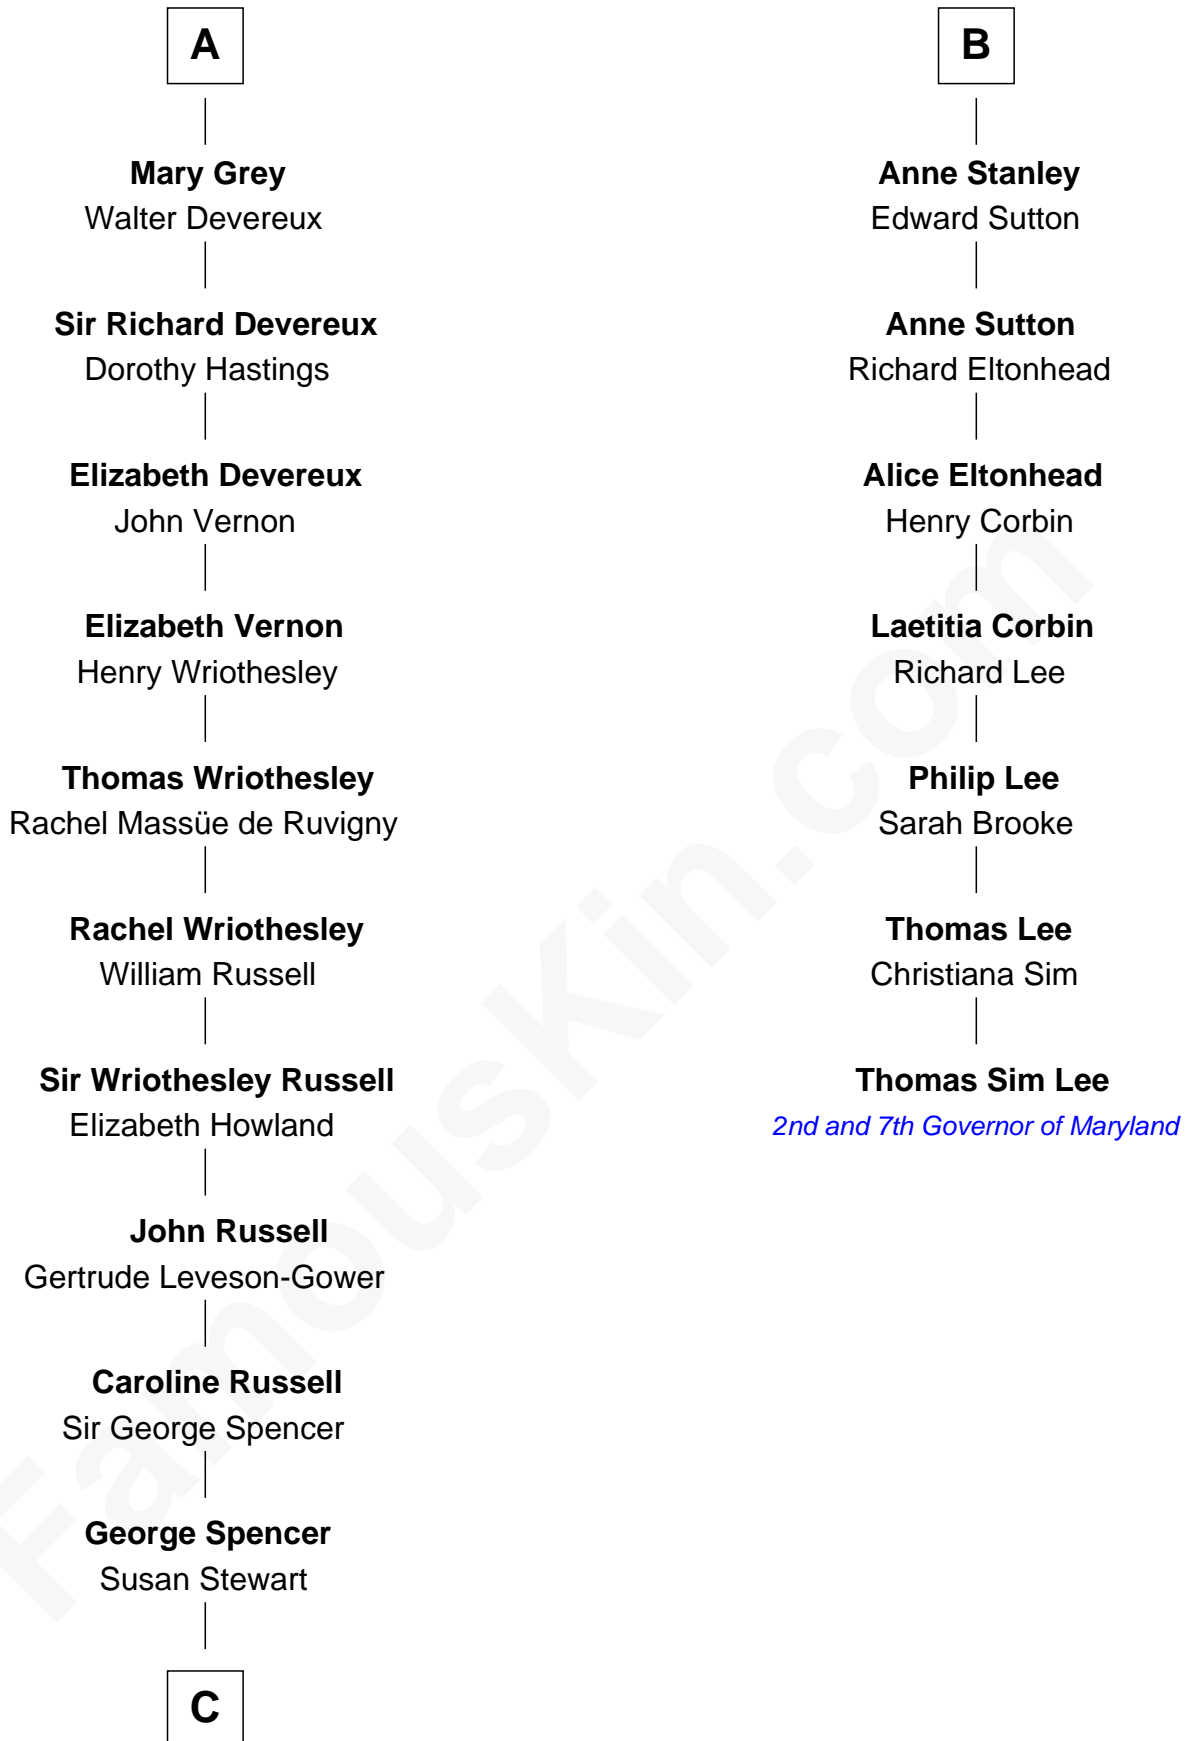

FamousKin.com

Relationship Chart of

Sir Winston Churchill

Prime Minister of the United Kingdom

13th cousin 7 times removed of

Thomas Sim Lee

2nd and 7th Governor of Maryland

C

—
Sir George Spencer-Churchill

Jane Stewart

—
Sir John Winston Spencer-Churchill

Frances Anne Emily Vane

—
Randolph Henry Spencer-Churchill

Jeanette Jerome

—
Sir Winston Churchill

Prime Minister of the United Kingdom