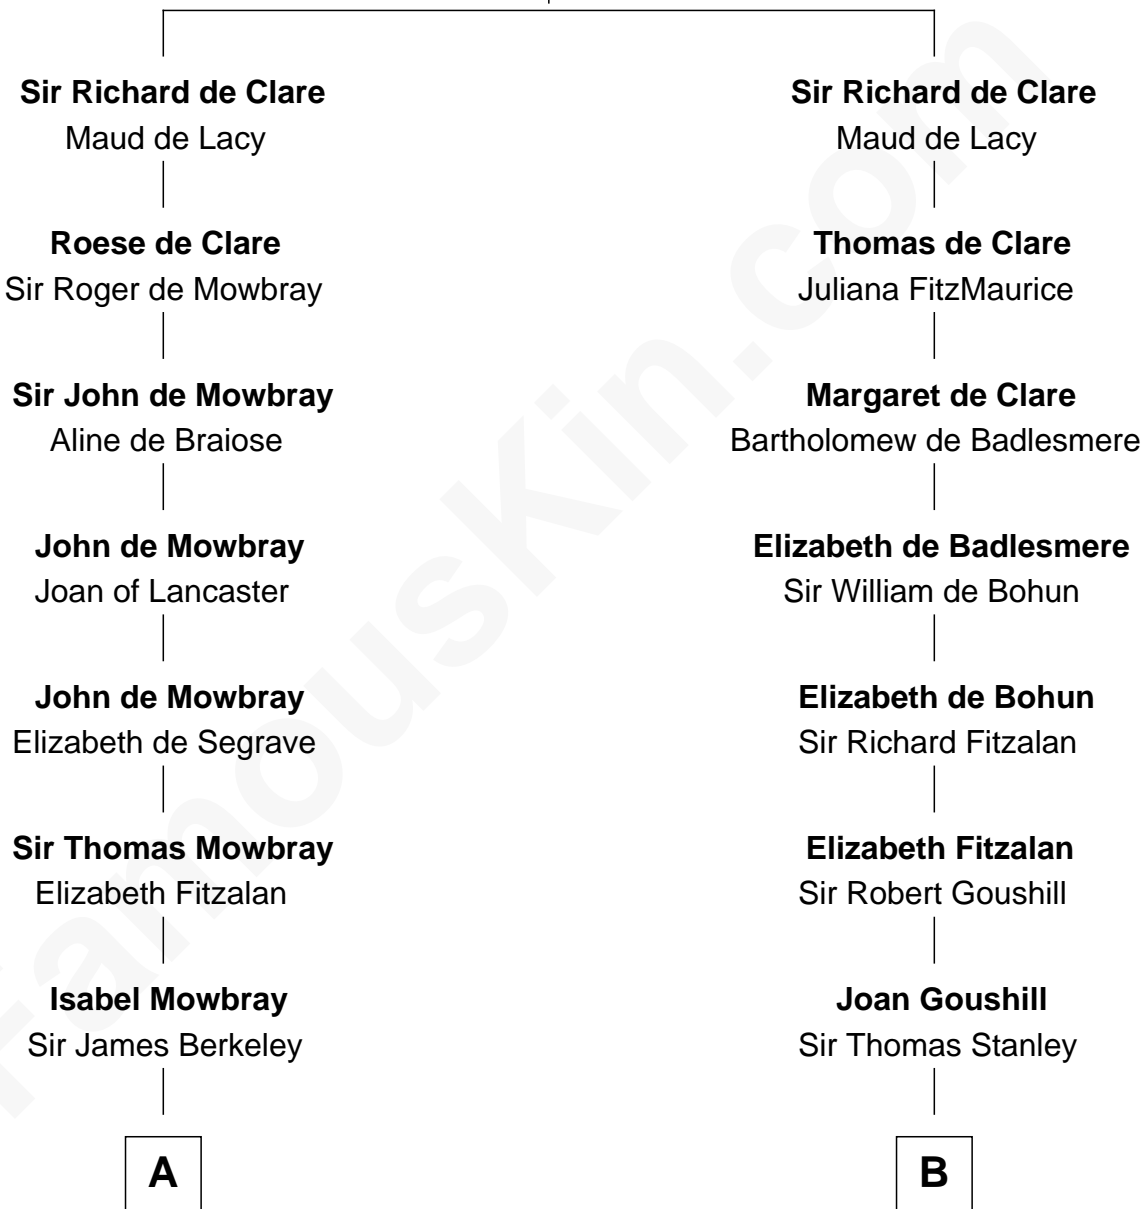

FamousKin.com

Relationship Chart of

Sir Winston Churchill

Prime Minister of the United Kingdom

17th cousin 4 times removed of

Thomas Sim Lee

2nd and 7th Governor of Maryland

Gilbert de Clare
Isabel Marshal

C

—
Anne Catherine McDonnell

Sir Henry Vane

—
Frances Anne Emily Vane-Tempest

Sir Charles William Stewart

—
Frances Anne Emily Vane

Sir John Winston Spencer-Churchill

—
Randolph Henry Spencer-Churchill

Jeanette Jerome

—
Sir Winston Churchill

Prime Minister of the United Kingdom

FamousKin.com