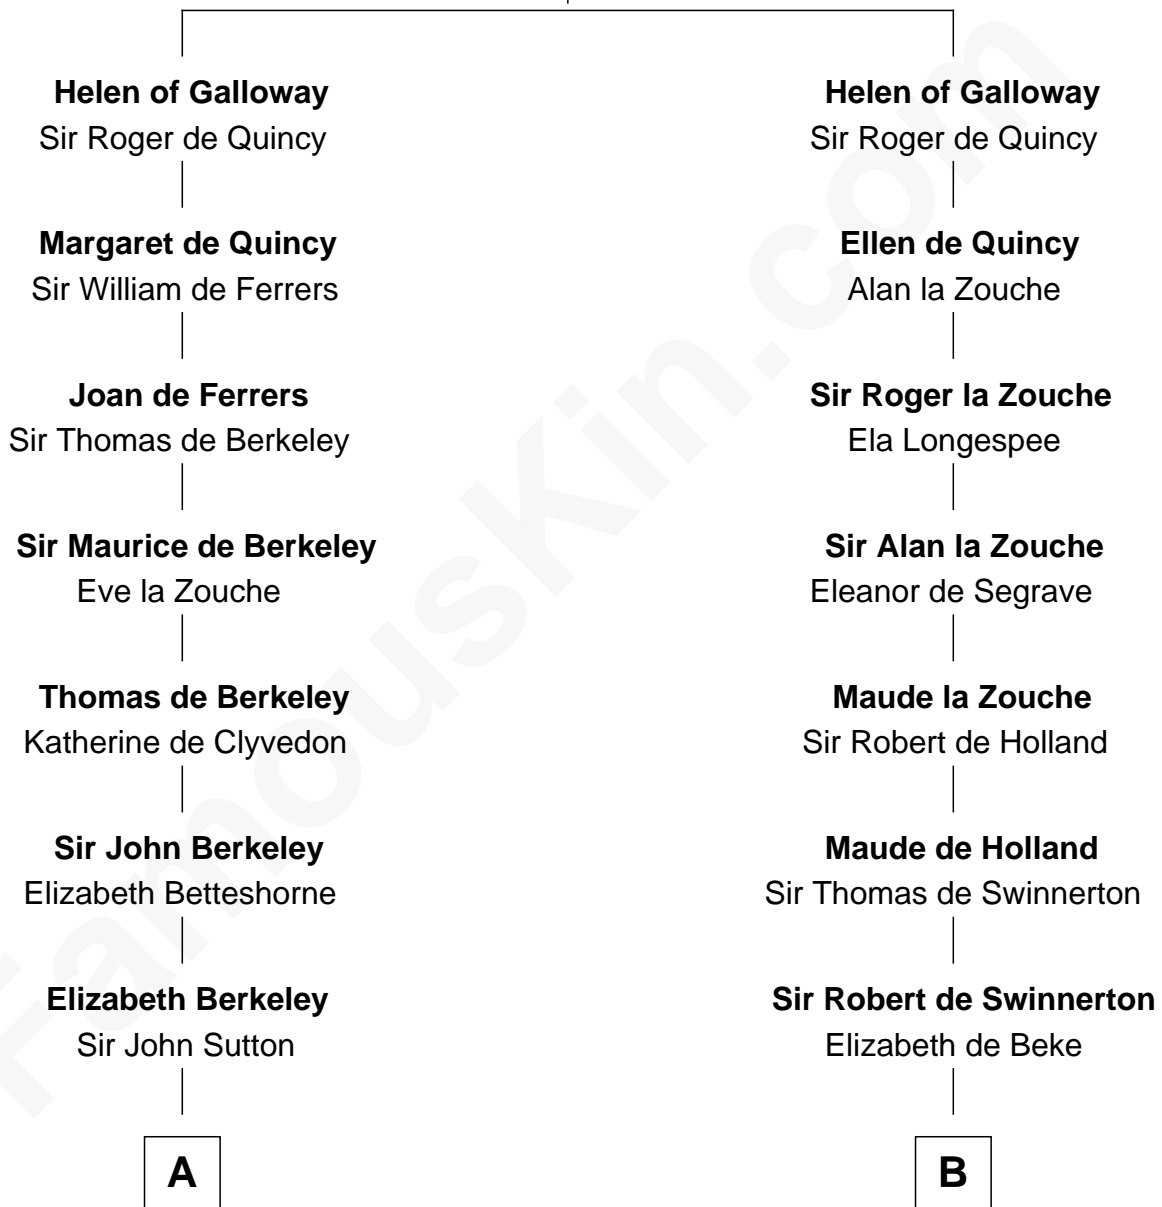

FamousKin.com

Relationship Chart of

Sir Winston Churchill

Prime Minister of the United Kingdom

19th cousin 2 times removed of

Thomas Sim Lee

2nd and 7th Governor of Maryland

Alan of Galloway

Helen de l'Isle

C

Jane Paget
George Stewart

Jane Stewart
Sir George Spencer-Churchill

Sir John Winston Spencer-Churchill
Frances Anne Emily Vane

Randolph Henry Spencer-Churchill
Jeanette Jerome

Sir Winston Churchill
Prime Minister of the United Kingdom

D

Philip Lee
Sarah Brooke

Thomas Lee
Christiana Sim

Thomas Sim Lee
2nd and 7th Governor of Maryland

FamousKin.com