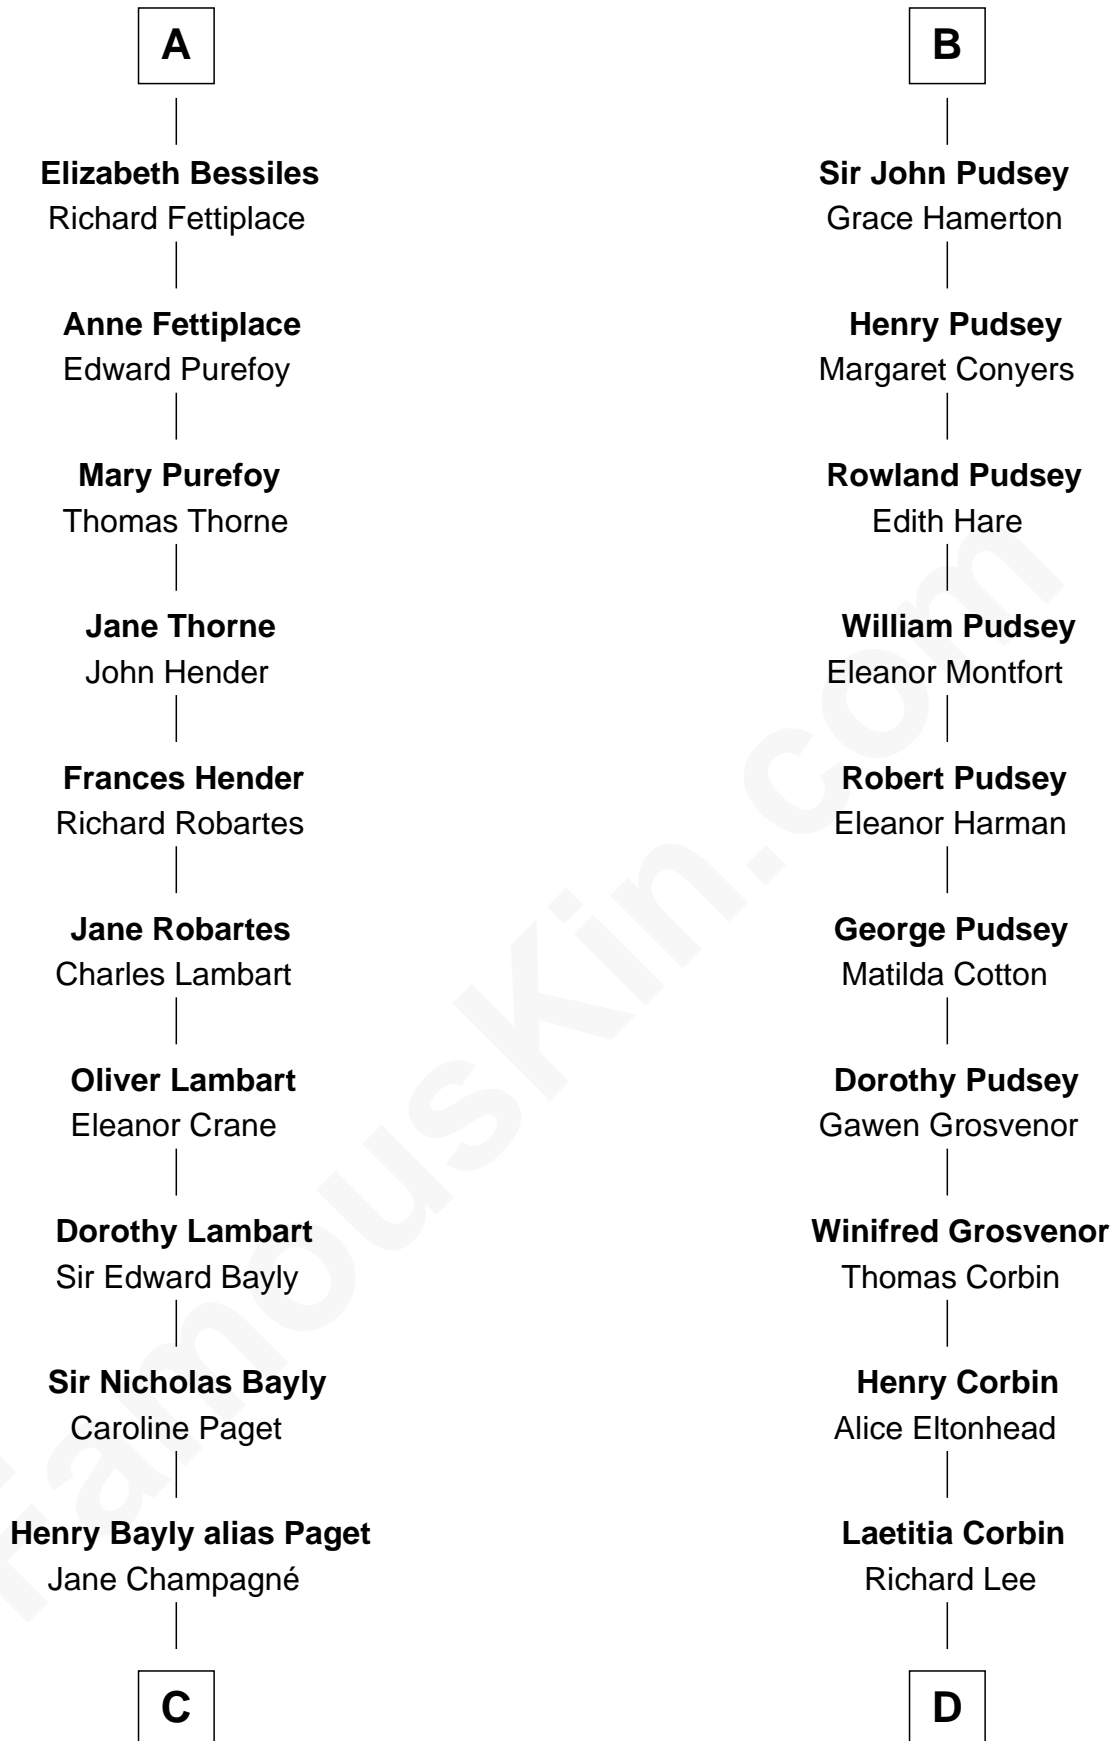

FamousKin.com

Relationship Chart of

Sir Winston Churchill

Prime Minister of the United Kingdom

19th cousin 2 times removed of

Thomas Sim Lee

2nd and 7th Governor of Maryland

Sir William Marmion

Lora de Dover

C

Jane Paget
George Stewart

Jane Stewart
Sir George Spencer-Churchill

Sir John Winston Spencer-Churchill
Frances Anne Emily Vane

Randolph Henry Spencer-Churchill
Jeanette Jerome

Sir Winston Churchill
Prime Minister of the United Kingdom