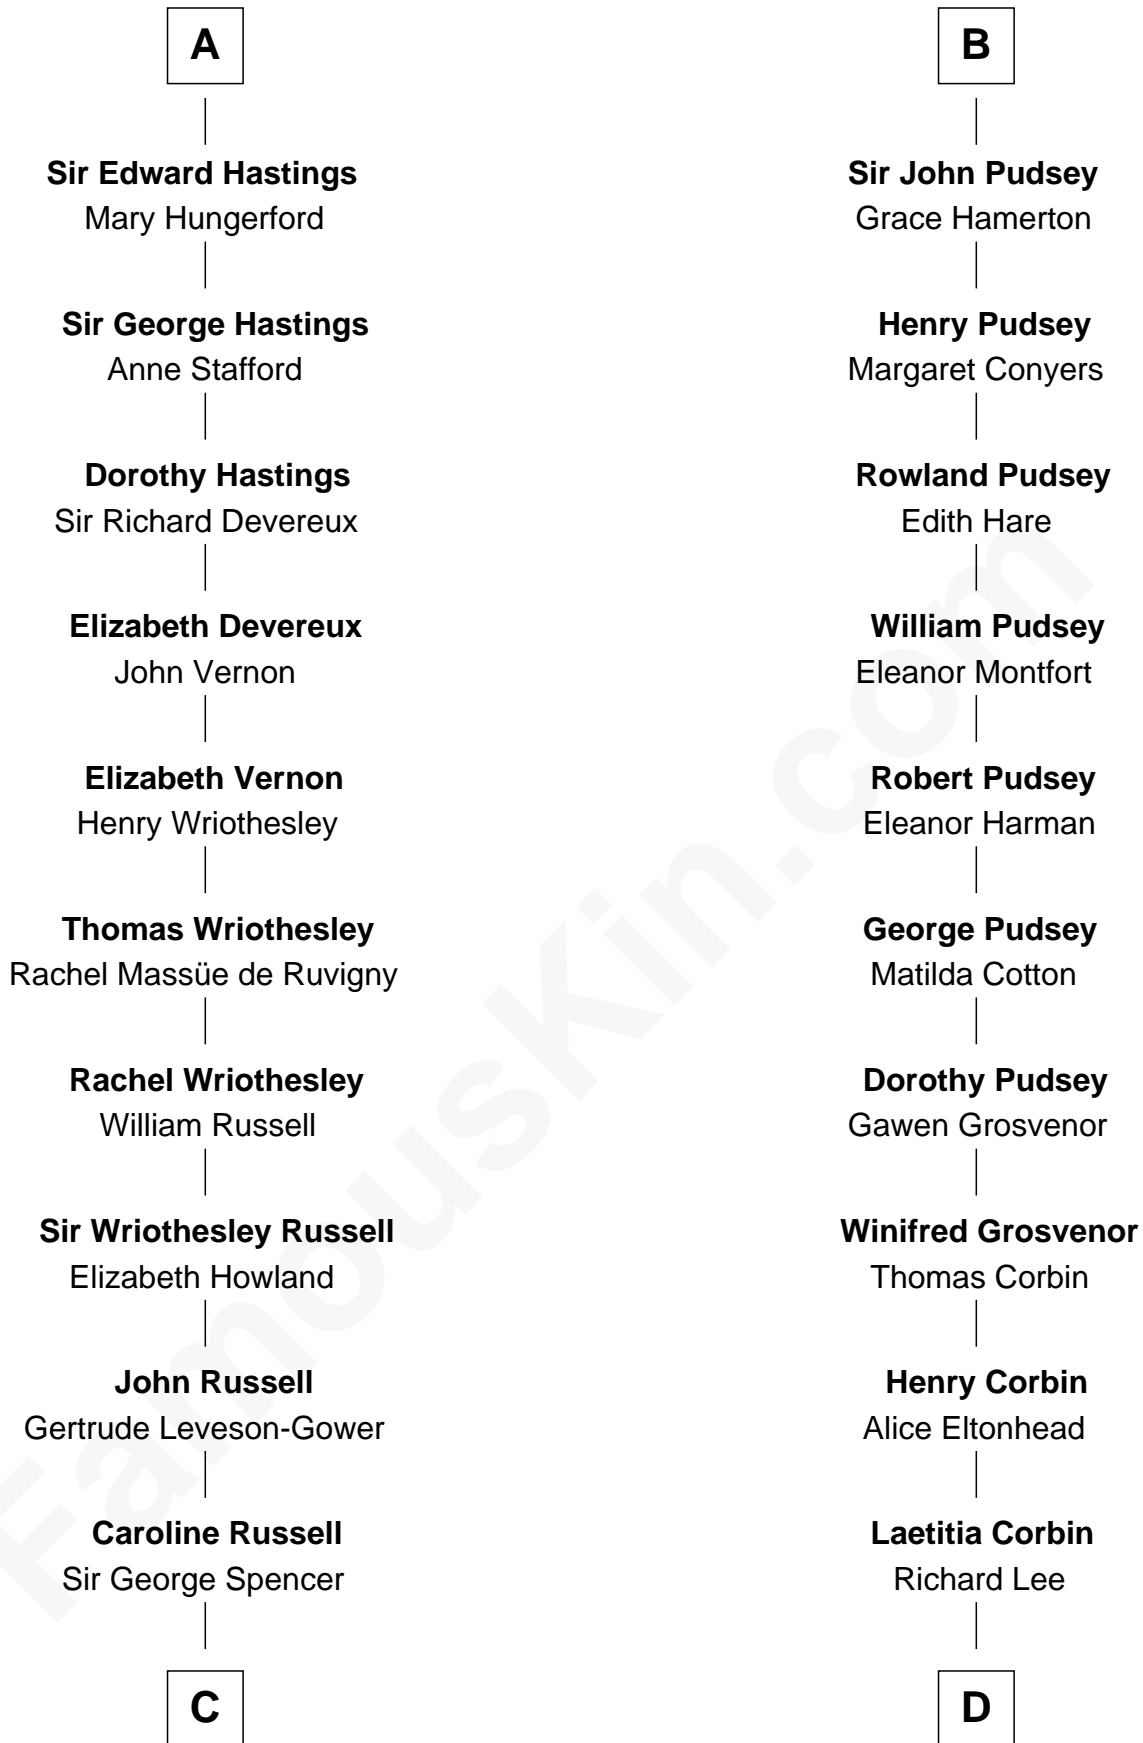

FamousKin.com

Relationship Chart of

Sir Winston Churchill

Prime Minister of the United Kingdom

19th cousin 2 times removed of

Thomas Sim Lee

2nd and 7th Governor of Maryland

Sir Walter FitzRobert

Ida Longespee

C

George Spencer
Susan Stewart

Sir George Spencer-Churchill
Jane Stewart

Sir John Winston Spencer-Churchill
Frances Anne Emily Vane

Randolph Henry Spencer-Churchill
Jeanette Jerome

Sir Winston Churchill
Prime Minister of the United Kingdom

D

Philip Lee
Sarah Brooke

Thomas Lee
Christiana Sim

Thomas Sim Lee
2nd and 7th Governor of Maryland

FamousKin.com