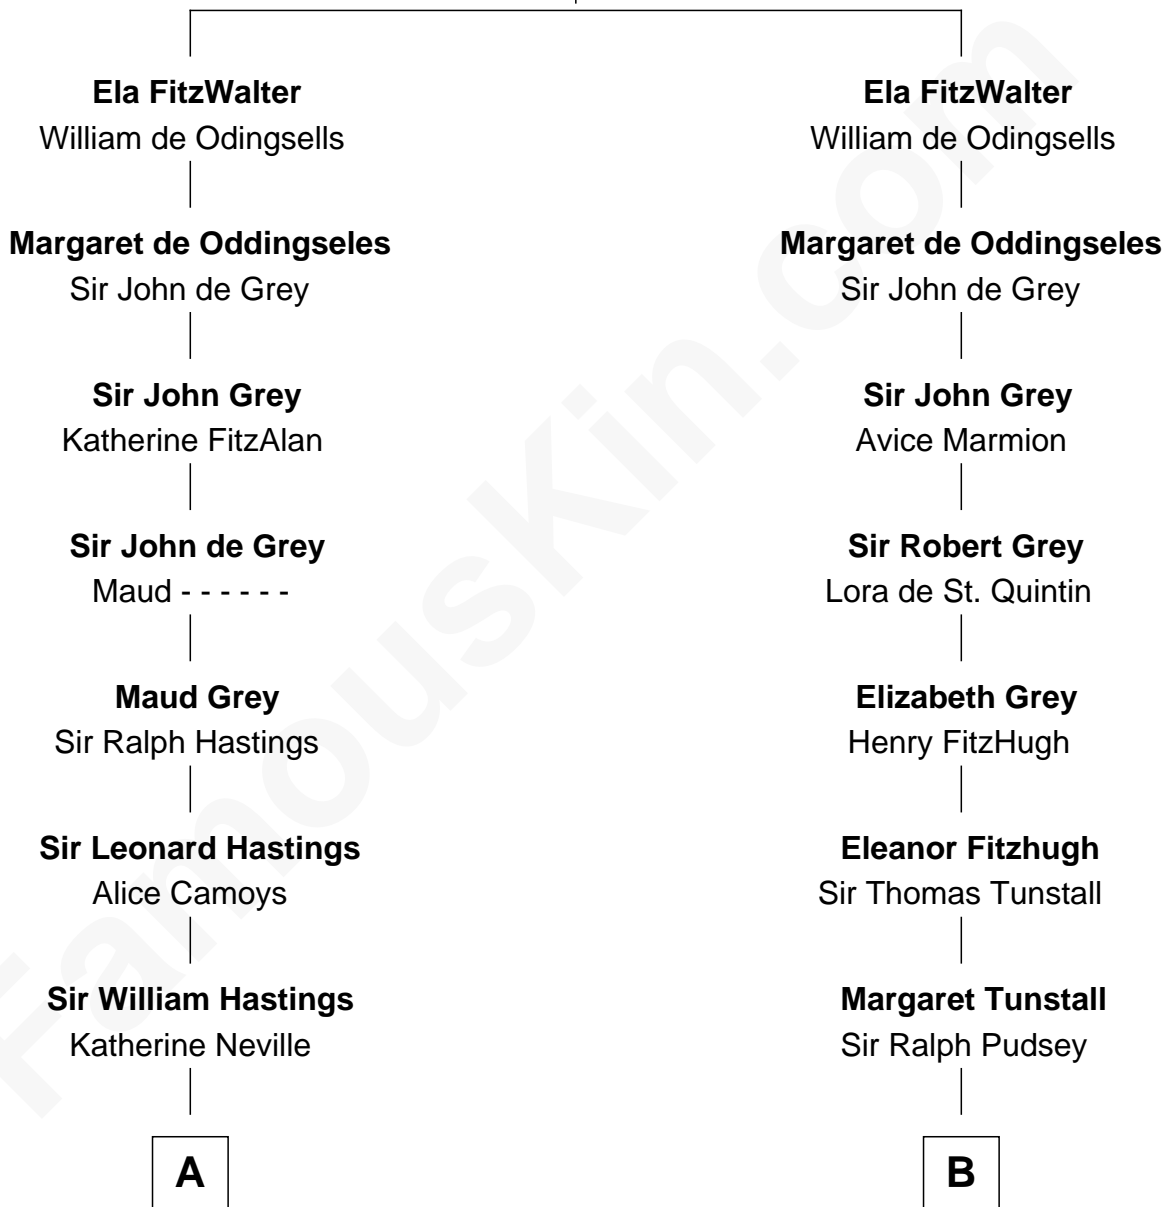

FamousKin.com

Relationship Chart of

Sir Winston Churchill

Prime Minister of the United Kingdom

19th cousin 2 times removed of

Thomas Sim Lee

2nd and 7th Governor of Maryland

Sir Walter FitzRobert

Ida Longespee

C

George Spencer
Susan Stewart

Sir George Spencer-Churchill
Jane Stewart

Sir John Winston Spencer-Churchill
Frances Anne Emily Vane

Randolph Henry Spencer-Churchill
Jeanette Jerome

Sir Winston Churchill
Prime Minister of the United Kingdom