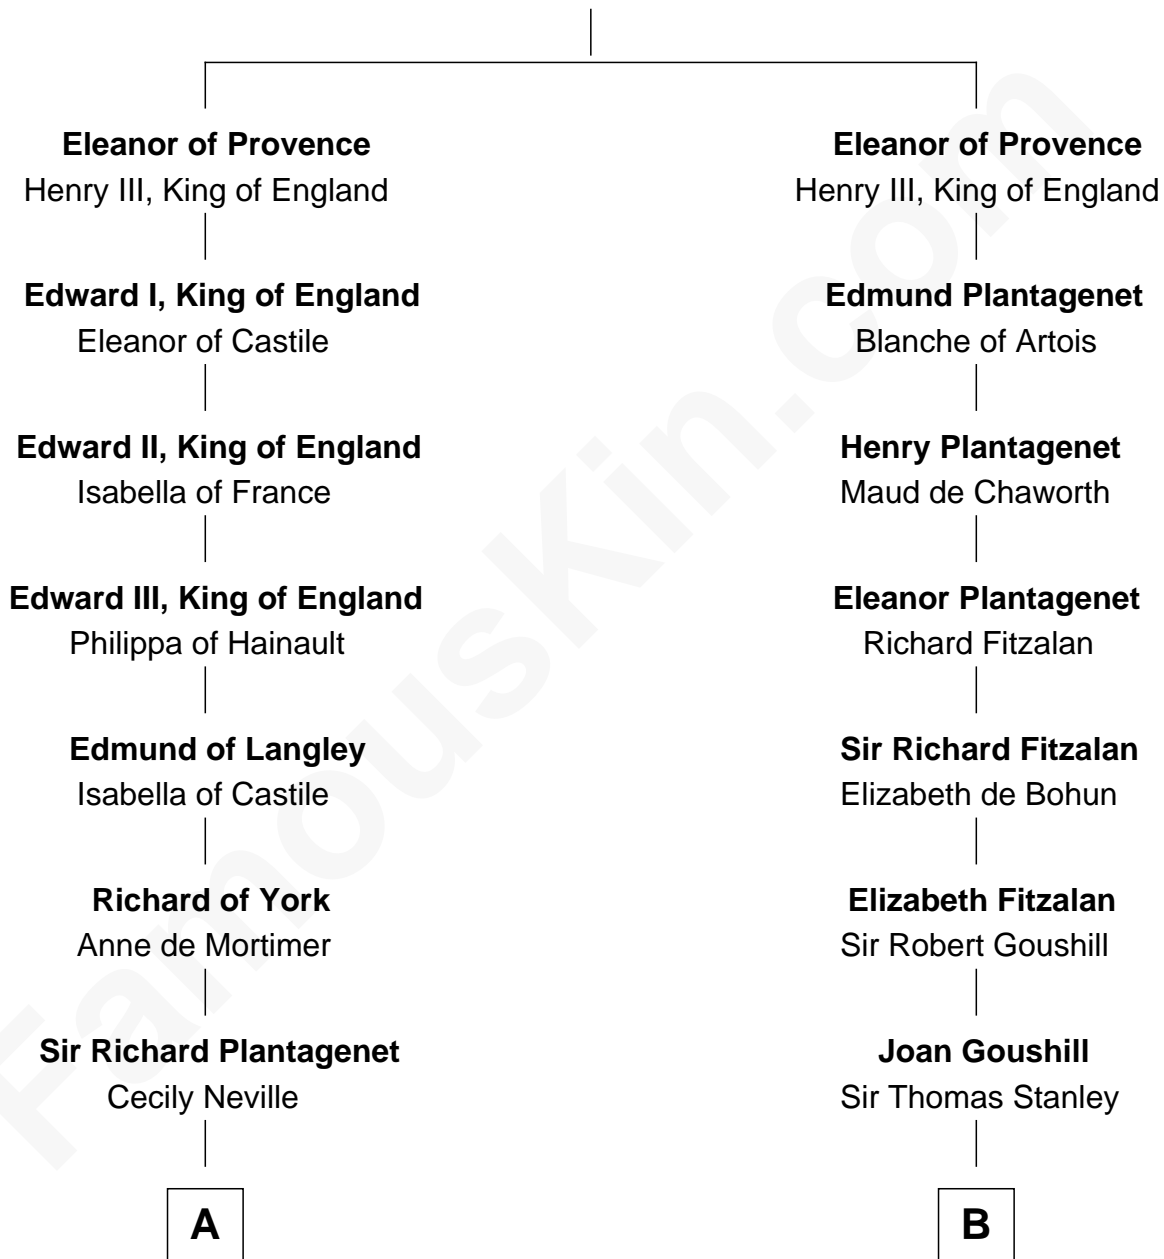

FamousKin.com

Relationship Chart of

Sir Winston Churchill

Prime Minister of the United Kingdom

17th cousin 4 times removed of

Thomas Sim Lee

2nd and 7th Governor of Maryland

Ramon Berenguer IV of Provence

Beatrice of Savoy

C

—
Jane Paget
George Stewart

—
Jane Stewart
Sir George Spencer-Churchill

—
Sir John Winston Spencer-Churchill
Frances Anne Emily Vane

—
Randolph Henry Spencer-Churchill
Jeanette Jerome

—
Sir Winston Churchill
Prime Minister of the United Kingdom