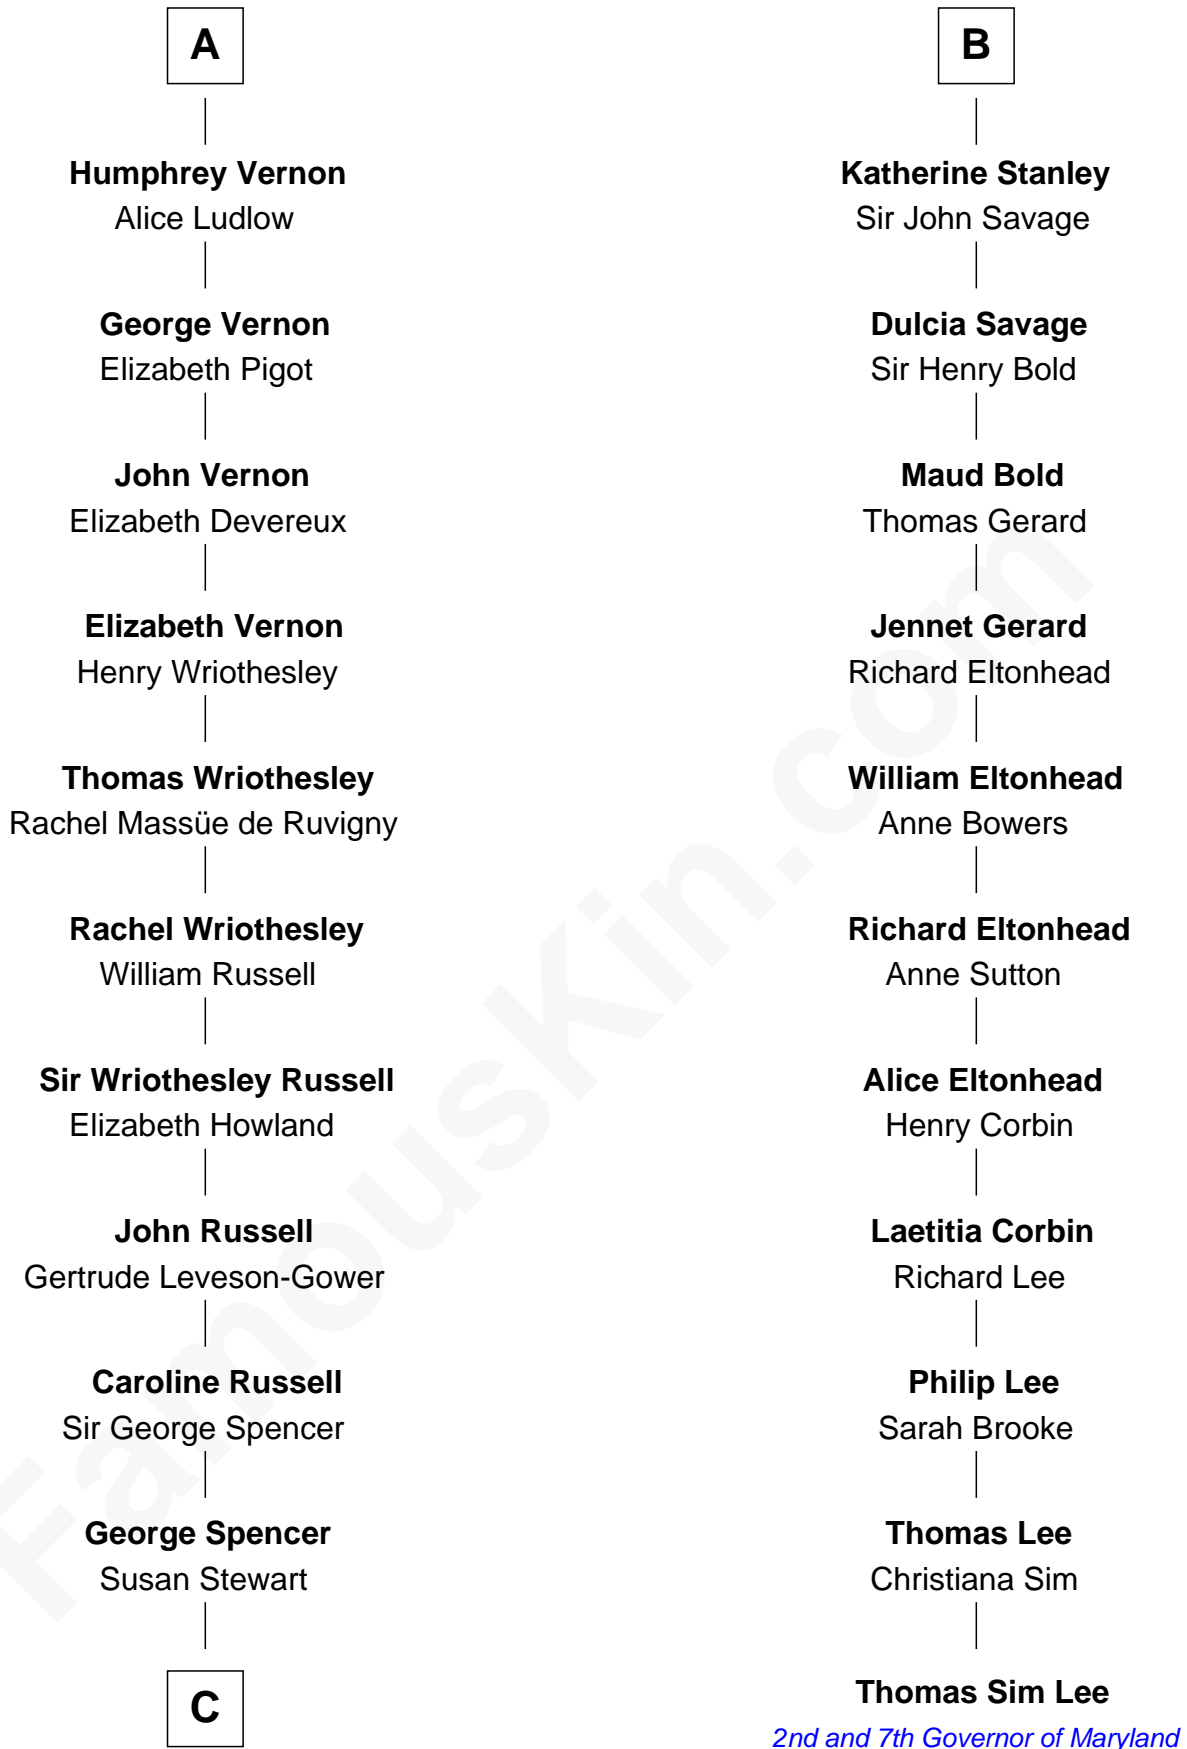

FamousKin.com

Relationship Chart of

Sir Winston Churchill

Prime Minister of the United Kingdom

17th cousin 3 times removed of

Thomas Sim Lee

2nd and 7th Governor of Maryland

C

—
Sir George Spencer-Churchill

Jane Stewart

—
Sir John Winston Spencer-Churchill

Frances Anne Emily Vane

—
Randolph Henry Spencer-Churchill

Jeanette Jerome

—
Sir Winston Churchill

Prime Minister of the United Kingdom