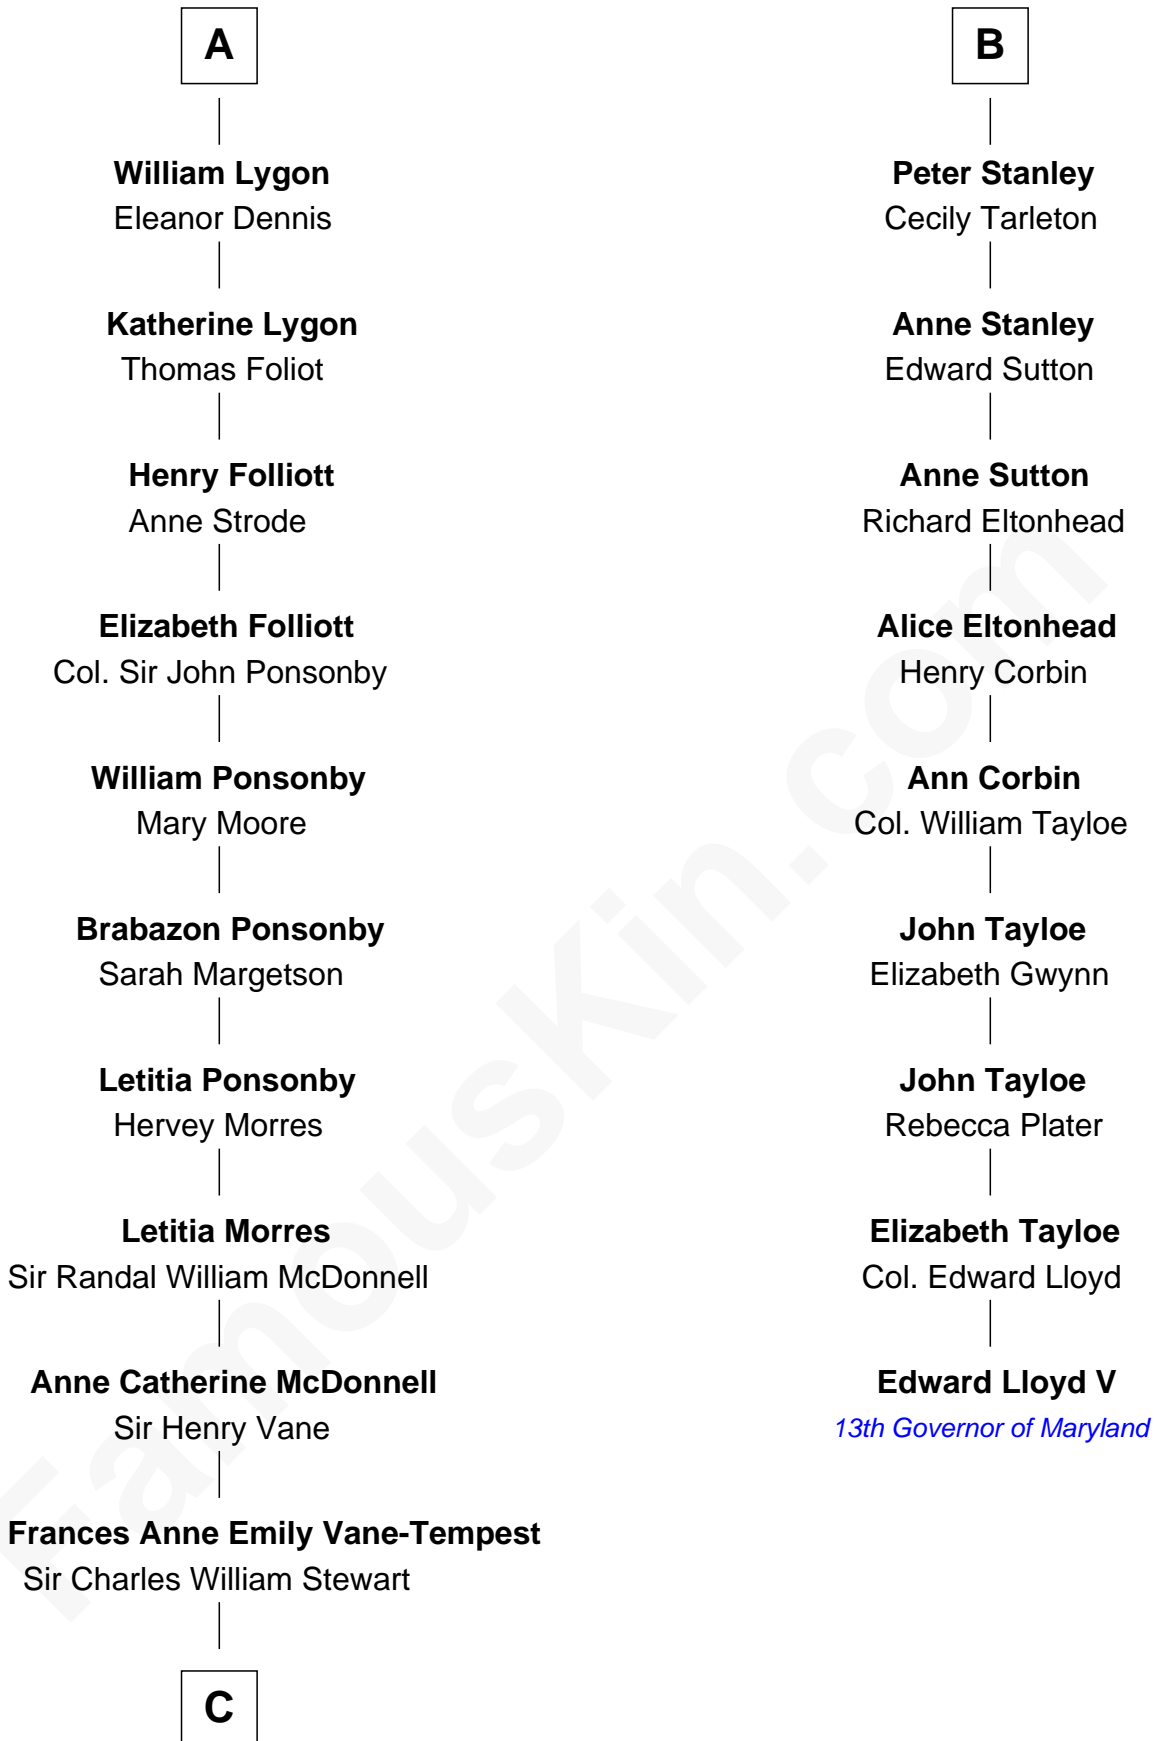

FamousKin.com

Relationship Chart of

Sir Winston Churchill

Prime Minister of the United Kingdom

15th cousin 4 times removed of

Edward Lloyd V

13th Governor of Maryland

Katherine de Hastang

Ralph de Stafford

C

—
Frances Anne Emily Vane
Sir John Winston Spencer-Churchill

—
Randolph Henry Spencer-Churchill
Jeanette Jerome

—
Sir Winston Churchill
Prime Minister of the United Kingdom

FamousKin.com