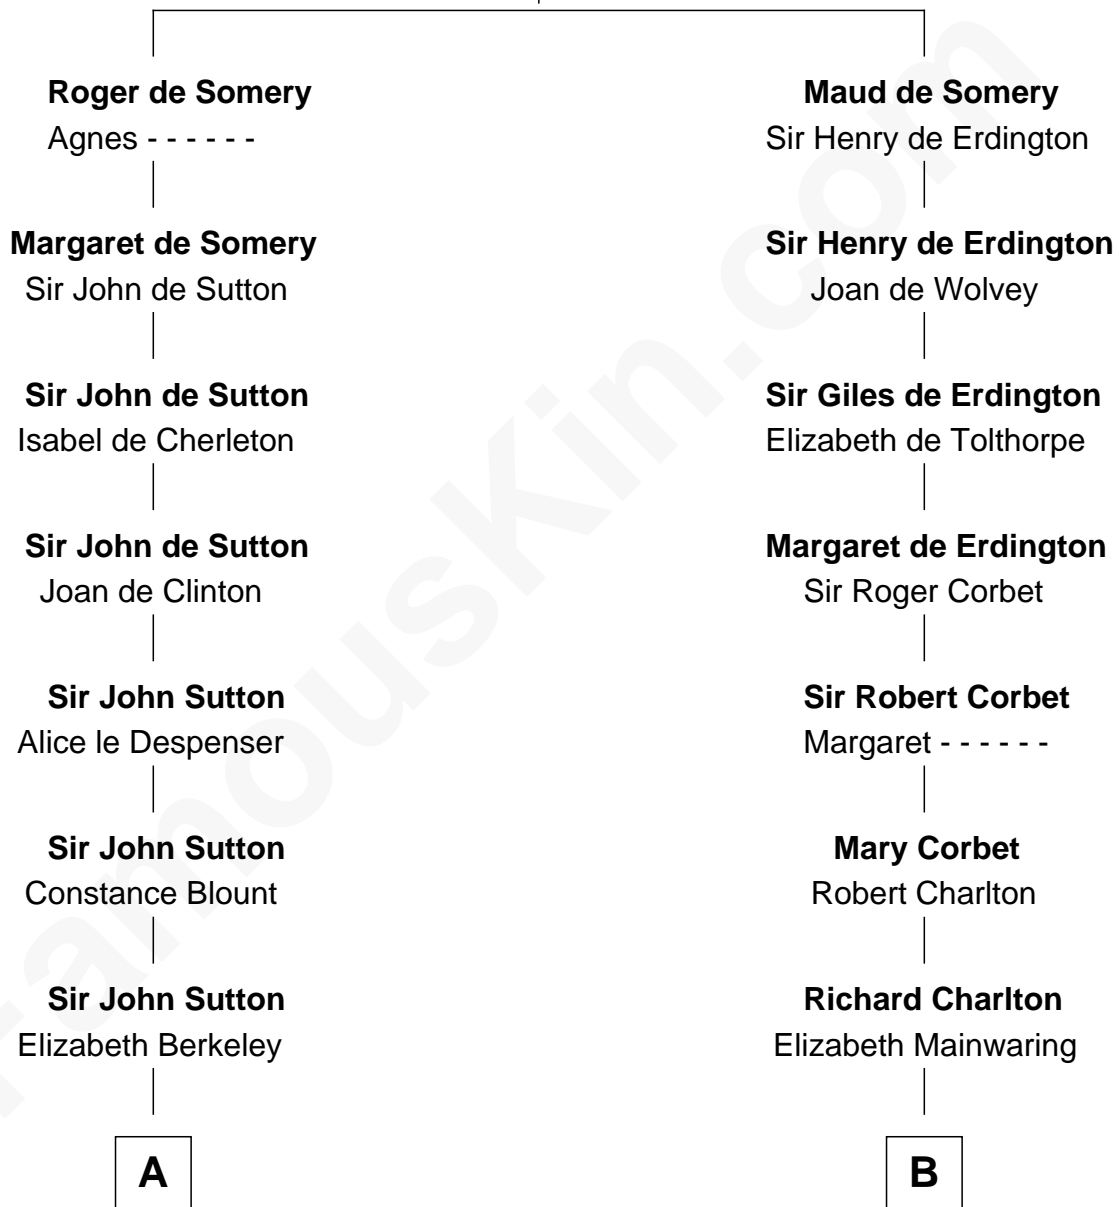

Sir Roger de Somery

with wife
Amabil de Chaucombe

with wife
Nichole d'Aubenev