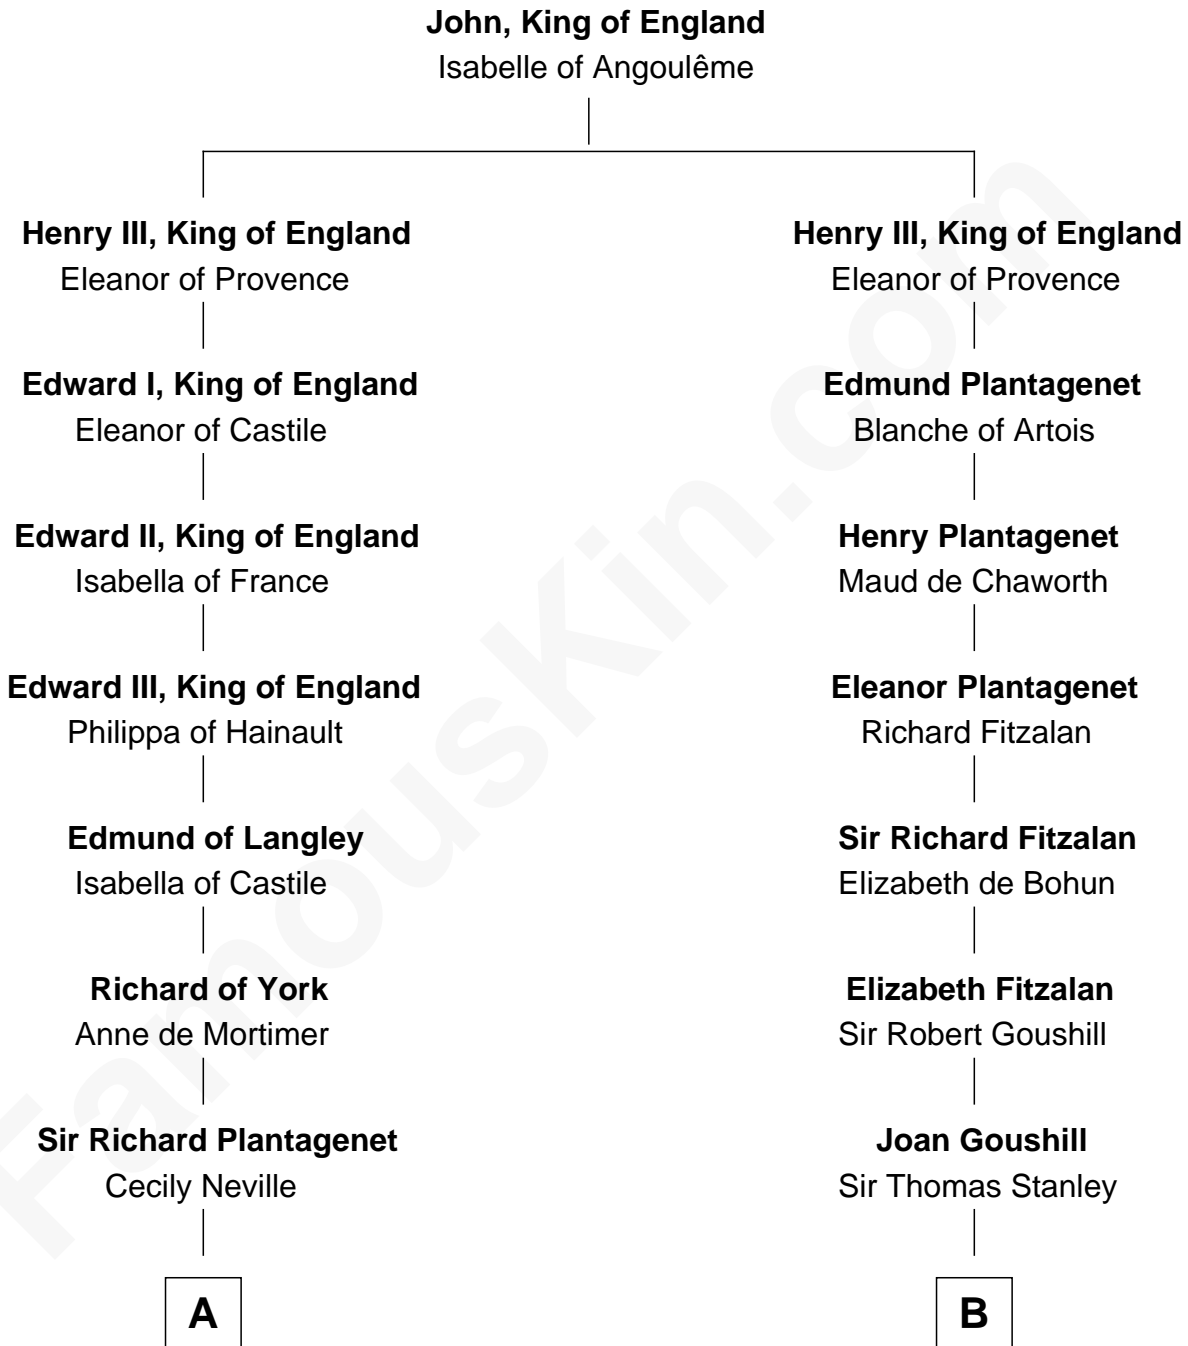

## Relationship Chart of

### Sir Winston Churchill

*Prime Minister of the United Kingdom*

**18th cousin 3 times removed of**

**Edward Lloyd V**

*13th Governor of Maryland*

**C**

**Jane Paget**  
George Stewart

**Jane Stewart**  
Sir George Spencer-Churchill