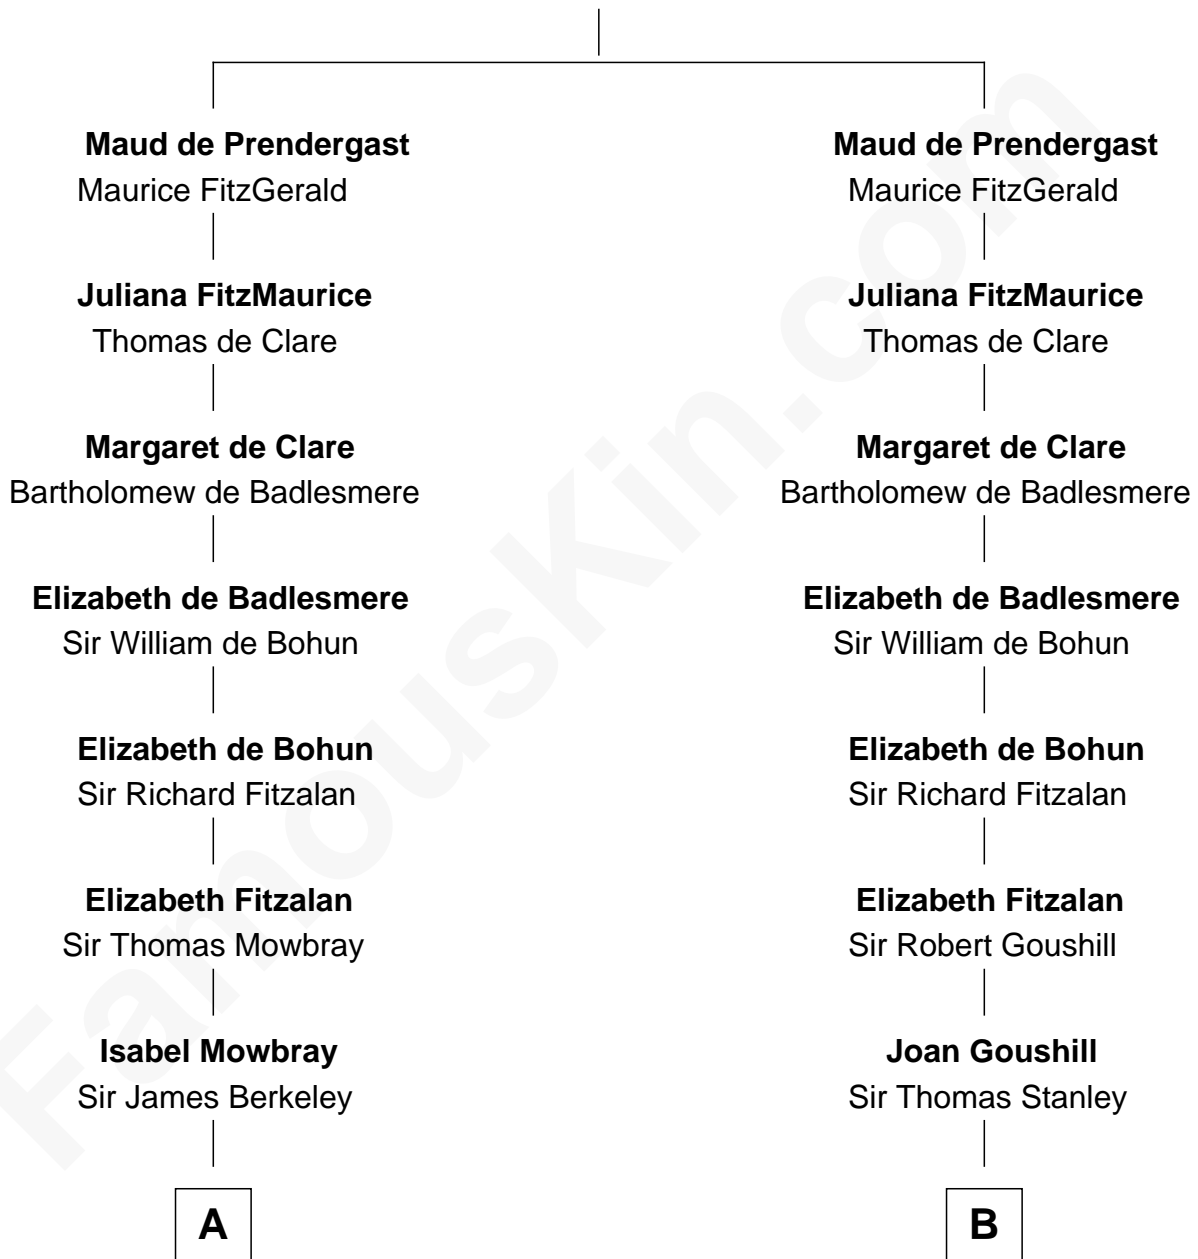

## Relationship Chart of

### Sir Winston Churchill

*Prime Minister of the United Kingdom*

18th cousin 3 times removed of

**Edward Lloyd V**

*13th Governor of Maryland*

### Sir Gerald de Prendergast

**C**

**Anne Catherine McDonnell**

Sir Henry Vane

**Frances Anne Emily Vane-Tempest**

Sir Charles William Stewart

**Frances Anne Emily Vane**

Sir John Winston Spencer-Churchill

**Randolph Henry Spencer-Churchill**

Jeanette Jerome

**Sir Winston Churchill**

*Prime Minister of the United Kingdom*

**D**

**Col. Edward Lloyd**

Elizabeth Tayloe

**Edward Lloyd V**