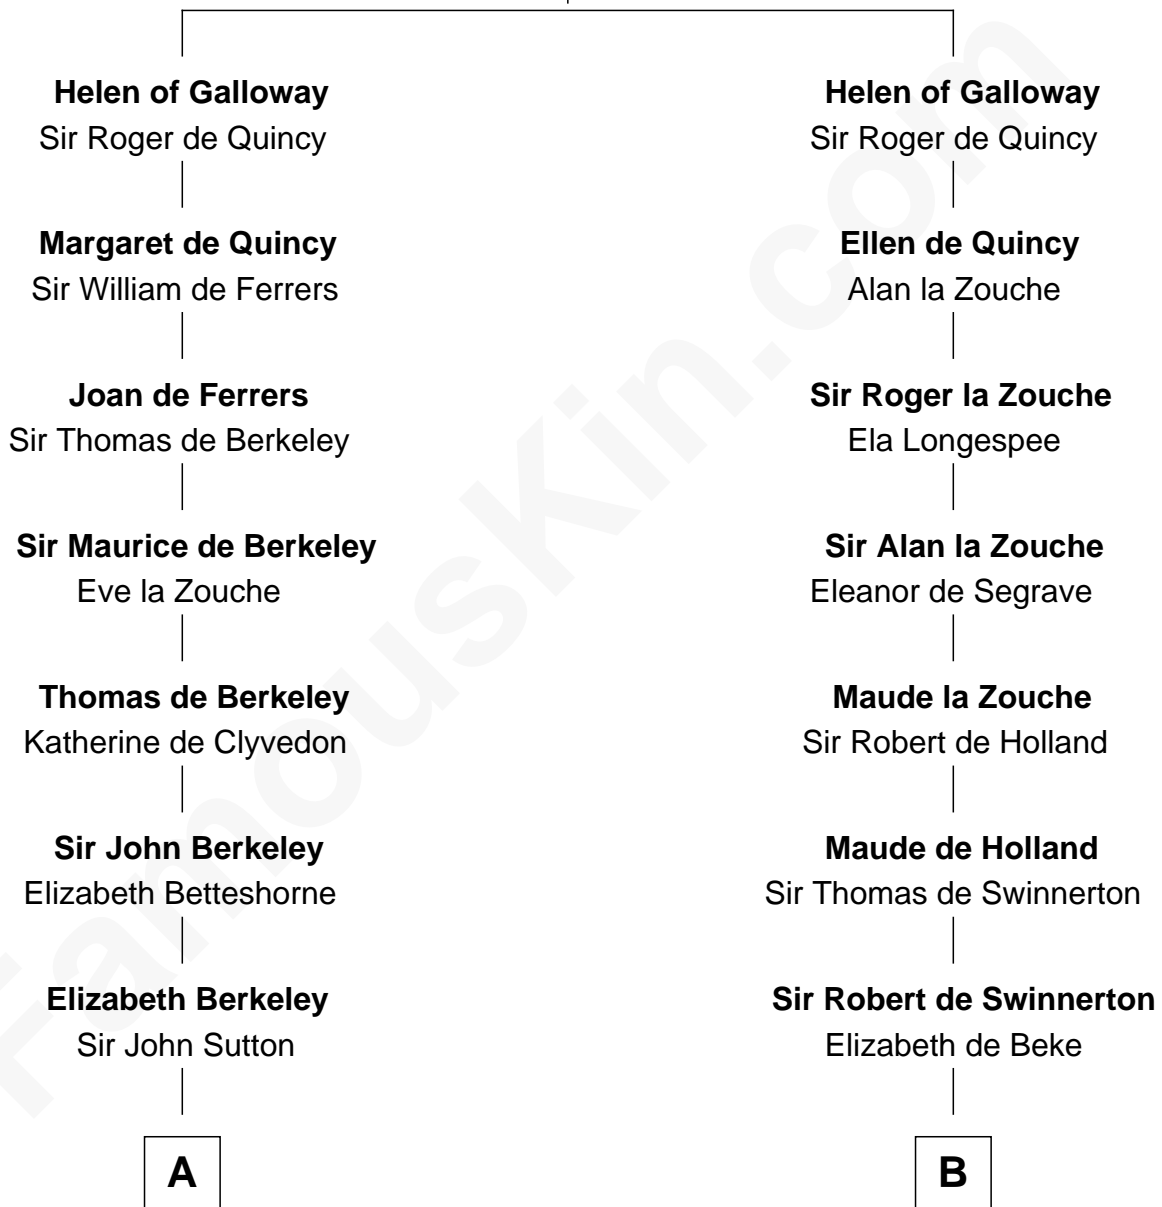

## Relationship Chart of

### Sir Winston Churchill

*Prime Minister of the United Kingdom*

20th cousin 1 time removed of

**Edward Lloyd V**

*13th Governor of Maryland*

**Alan of Galloway**

Helen de l'Isle

**C**

**Jane Paget**  
George Stewart

**Jane Stewart**  
Sir George Spencer-Churchill

**Sir John Winston Spencer-Churchill**  
Frances Anne Emily Vane

**Randolph Henry Spencer-Churchill**  
Jeanette Jerome

**Sir Winston Churchill**  
*Prime Minister of the United Kingdom*