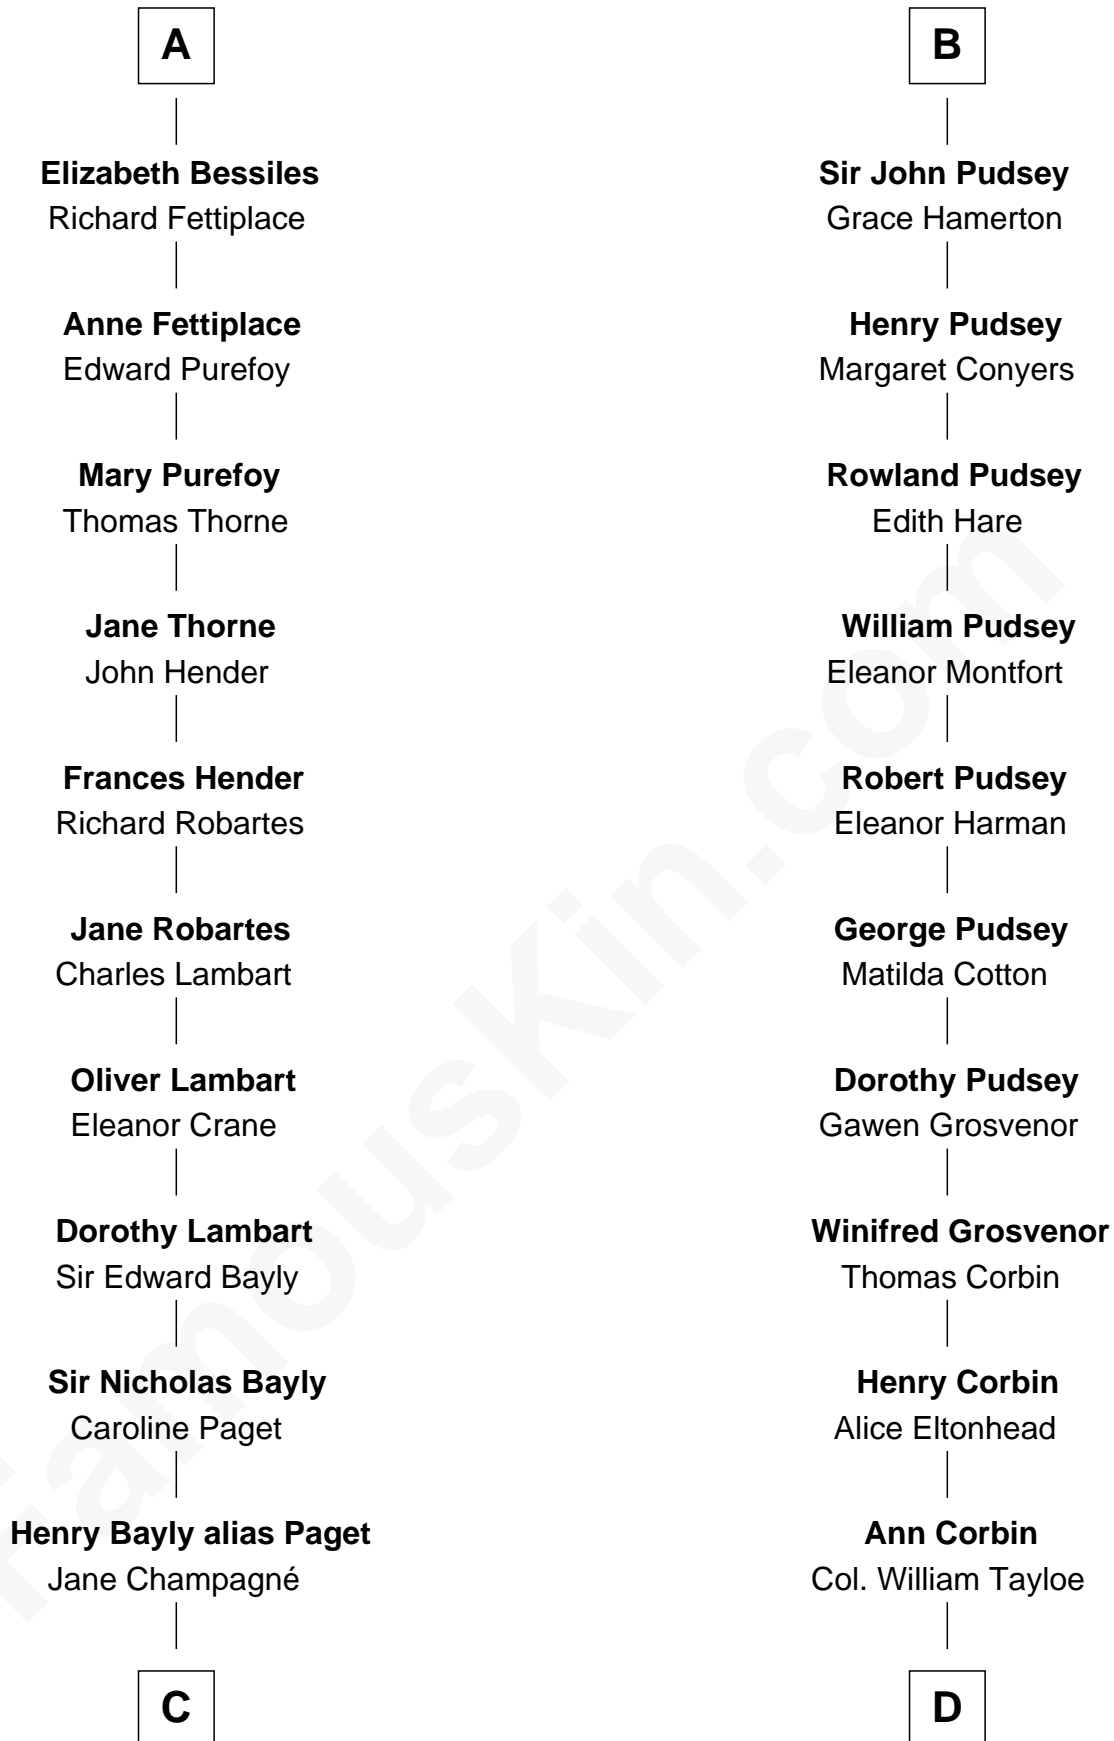

FamousKin.com

Relationship Chart of

Sir Winston Churchill

Prime Minister of the United Kingdom

20th cousin 1 time removed of

Edward Lloyd V

13th Governor of Maryland

C

Jane Paget
George Stewart

Jane Stewart
Sir George Spencer-Churchill

Sir John Winston Spencer-Churchill
Frances Anne Emily Vane

Randolph Henry Spencer-Churchill
Jeanette Jerome

Sir Winston Churchill
Prime Minister of the United Kingdom

D

John Tayloe
Elizabeth Gwynn

John Tayloe
Rebecca Plater

Elizabeth Tayloe
Col. Edward Lloyd

Edward Lloyd V
13th Governor of Maryland

FamousKin.com