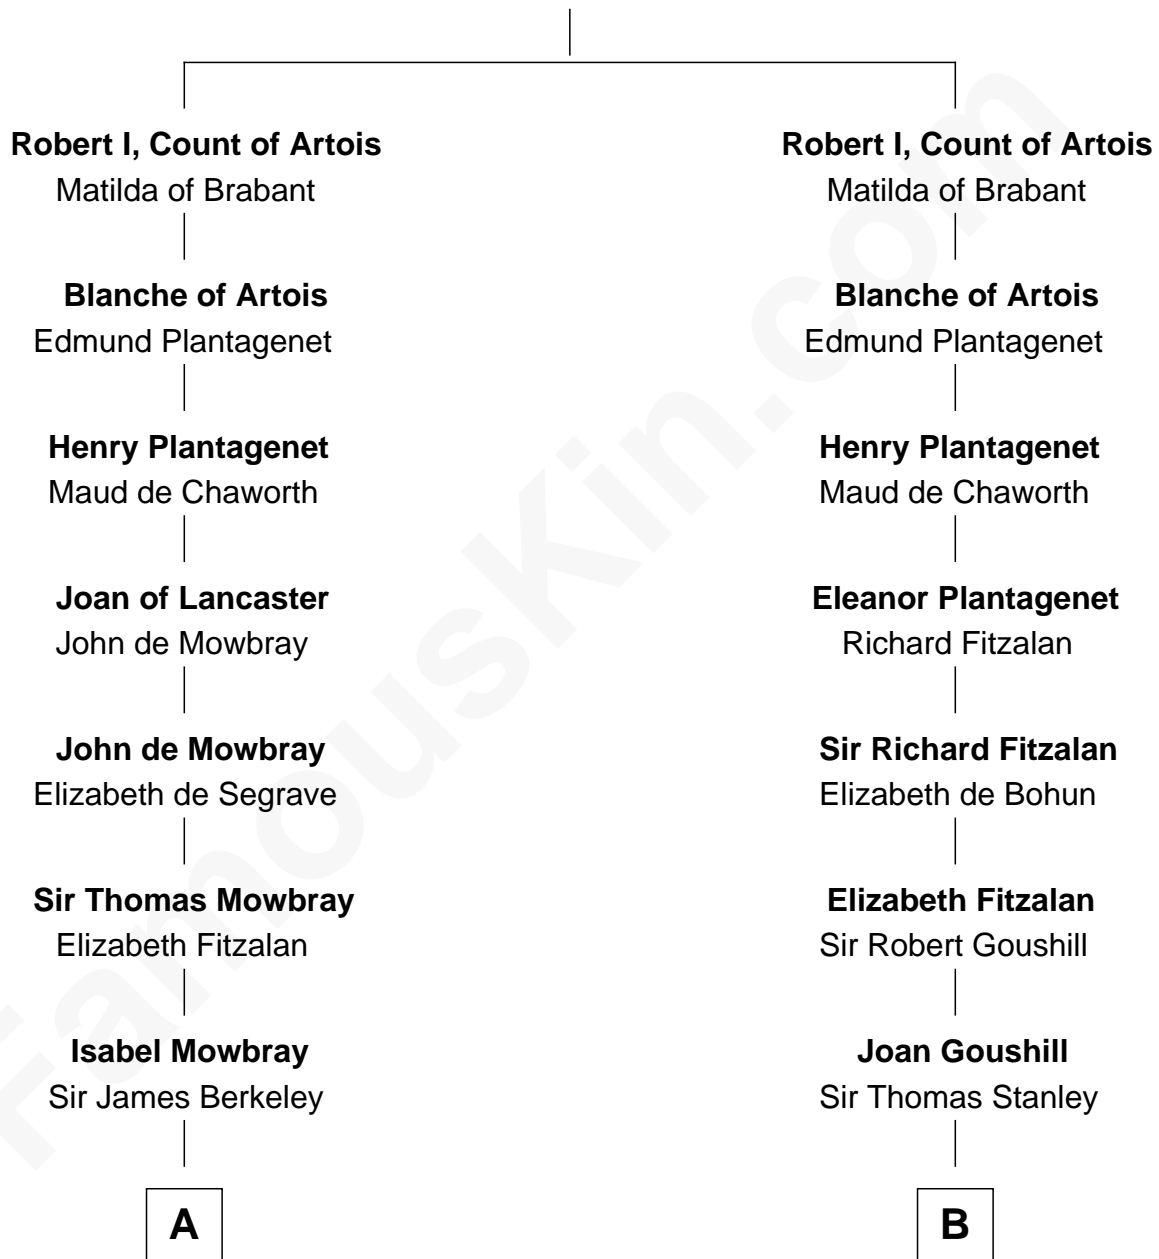

## Relationship Chart of

### Sir Winston Churchill

*Prime Minister of the United Kingdom*

18th cousin 3 times removed of

**Edward Lloyd V**

*13th Governor of Maryland*

**Louis VIII, King of France**

Blanche of Castile

**C**

**Anne Catherine McDonnell**

Sir Henry Vane

**Frances Anne Emily Vane-Tempest**

Sir Charles William Stewart

**Frances Anne Emily Vane**

Sir John Winston Spencer-Churchill

**Randolph Henry Spencer-Churchill**

Jeanette Jerome

**Sir Winston Churchill**

*Prime Minister of the United Kingdom*

**D**

**Col. Edward Lloyd**

Elizabeth Tayloe

**Edward Lloyd V**

*13th Governor of Maryland*