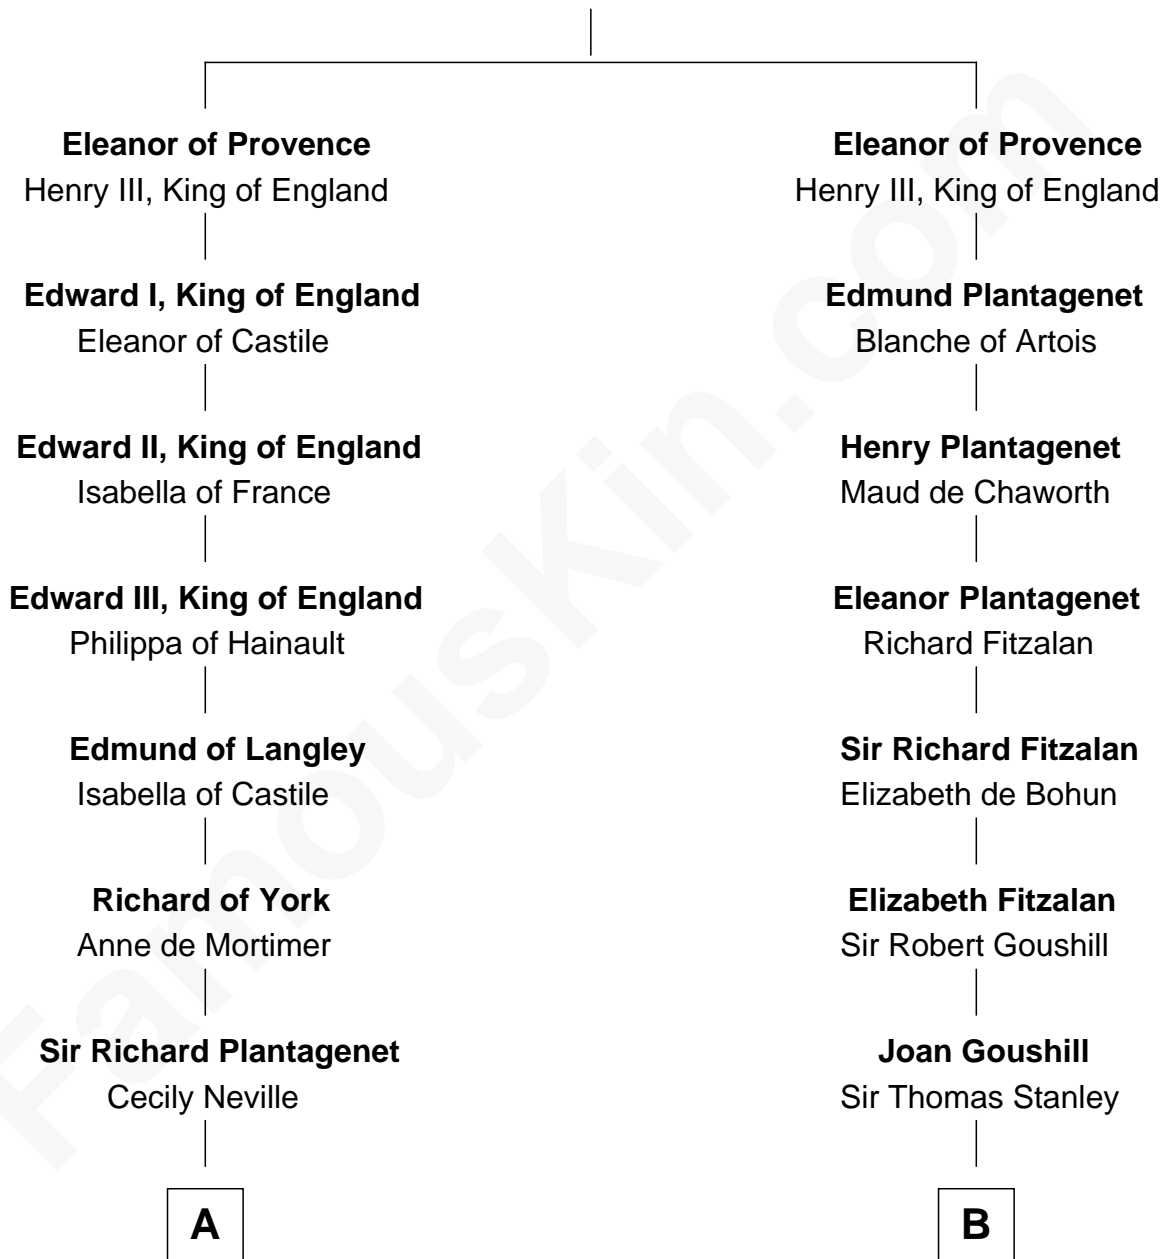

FamousKin.com

Relationship Chart of

Sir Winston Churchill

Prime Minister of the United Kingdom

18th cousin 3 times removed of

Edward Lloyd V

13th Governor of Maryland

Ramon Berenguer IV of Provence

Beatrice of Savoy

C

Jane Paget
George Stewart

Jane Stewart
Sir George Spencer-Churchill

Sir John Winston Spencer-Churchill
Frances Anne Emily Vane

Randolph Henry Spencer-Churchill
Jeanette Jerome

Sir Winston Churchill
Prime Minister of the United Kingdom

D

Col. Edward Lloyd
Elizabeth Tayloe

Edward Lloyd V
13th Governor of Maryland

FamousKin.com