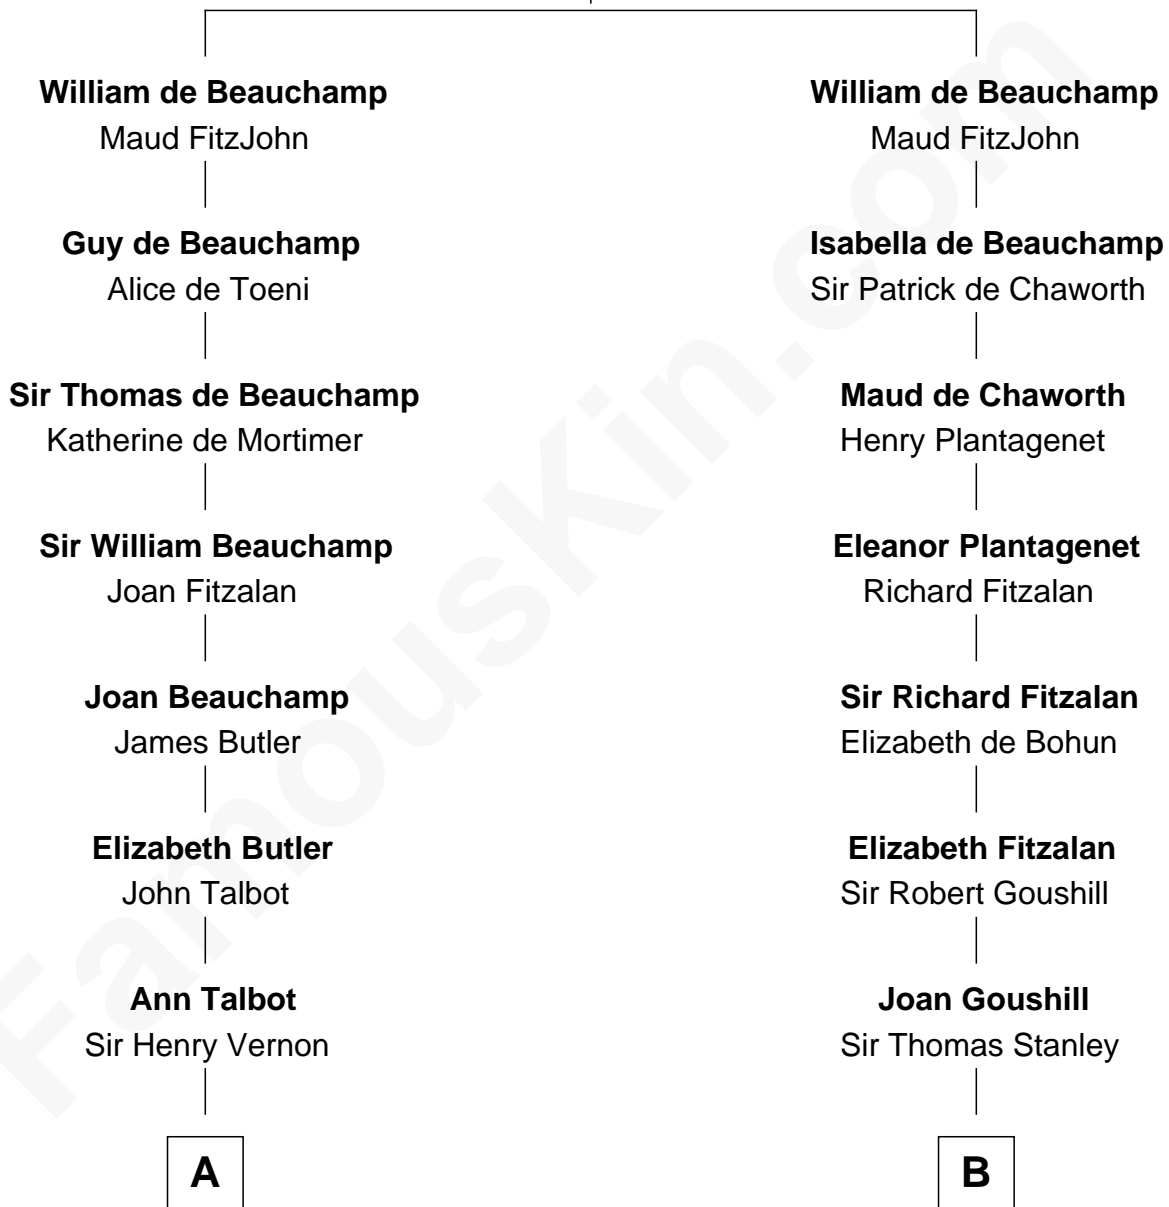

FamousKin.com

Relationship Chart of

Sir Winston Churchill

Prime Minister of the United Kingdom

18th cousin 2 times removed of

Edward Lloyd V

13th Governor of Maryland

Sir William de Beauchamp

Isabel Mauduit

C

Sir George Spencer-Churchill

Jane Stewart

Sir John Winston Spencer-Churchill

Frances Anne Emily Vane

Randolph Henry Spencer-Churchill

Jeanette Jerome

Sir Winston Churchill

Prime Minister of the United Kingdom

D

Col. Edward Lloyd

Elizabeth Tayloe

Edward Lloyd V

13th Governor of Maryland

FamousKin.com