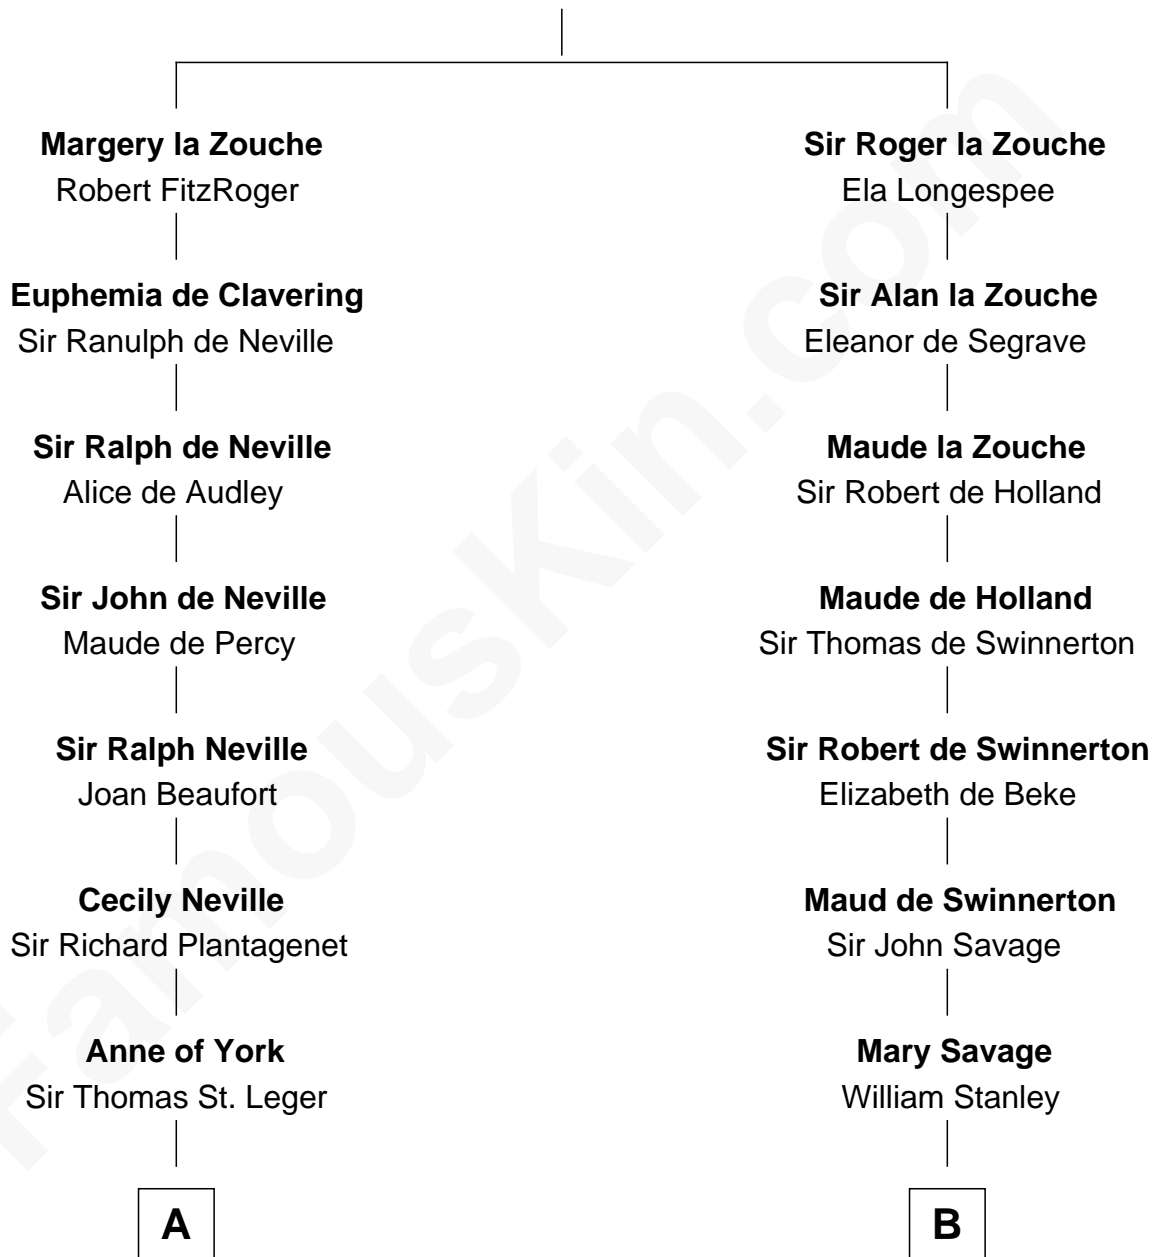

FamousKin.com

Relationship Chart of

Sir Winston Churchill

Prime Minister of the United Kingdom

20th cousin of

Henry Lloyd

40th Governor of Maryland

Alan la Zouche

Ellen de Quincy

C

Jane Stewart
Sir George Spencer-Churchill

Sir John Winston Spencer-Churchill
Frances Anne Emily Vane

Randolph Henry Spencer-Churchill
Jeanette Jerome

Sir Winston Churchill
Prime Minister of the United Kingdom

D

Elizabeth Tayloe
Col. Edward Lloyd

Col. Edward Lloyd
Sally Scott Murray

Daniel Lloyd
Catherine Henry

Henry Lloyd
40th Governor of Maryland

FamousKin.com