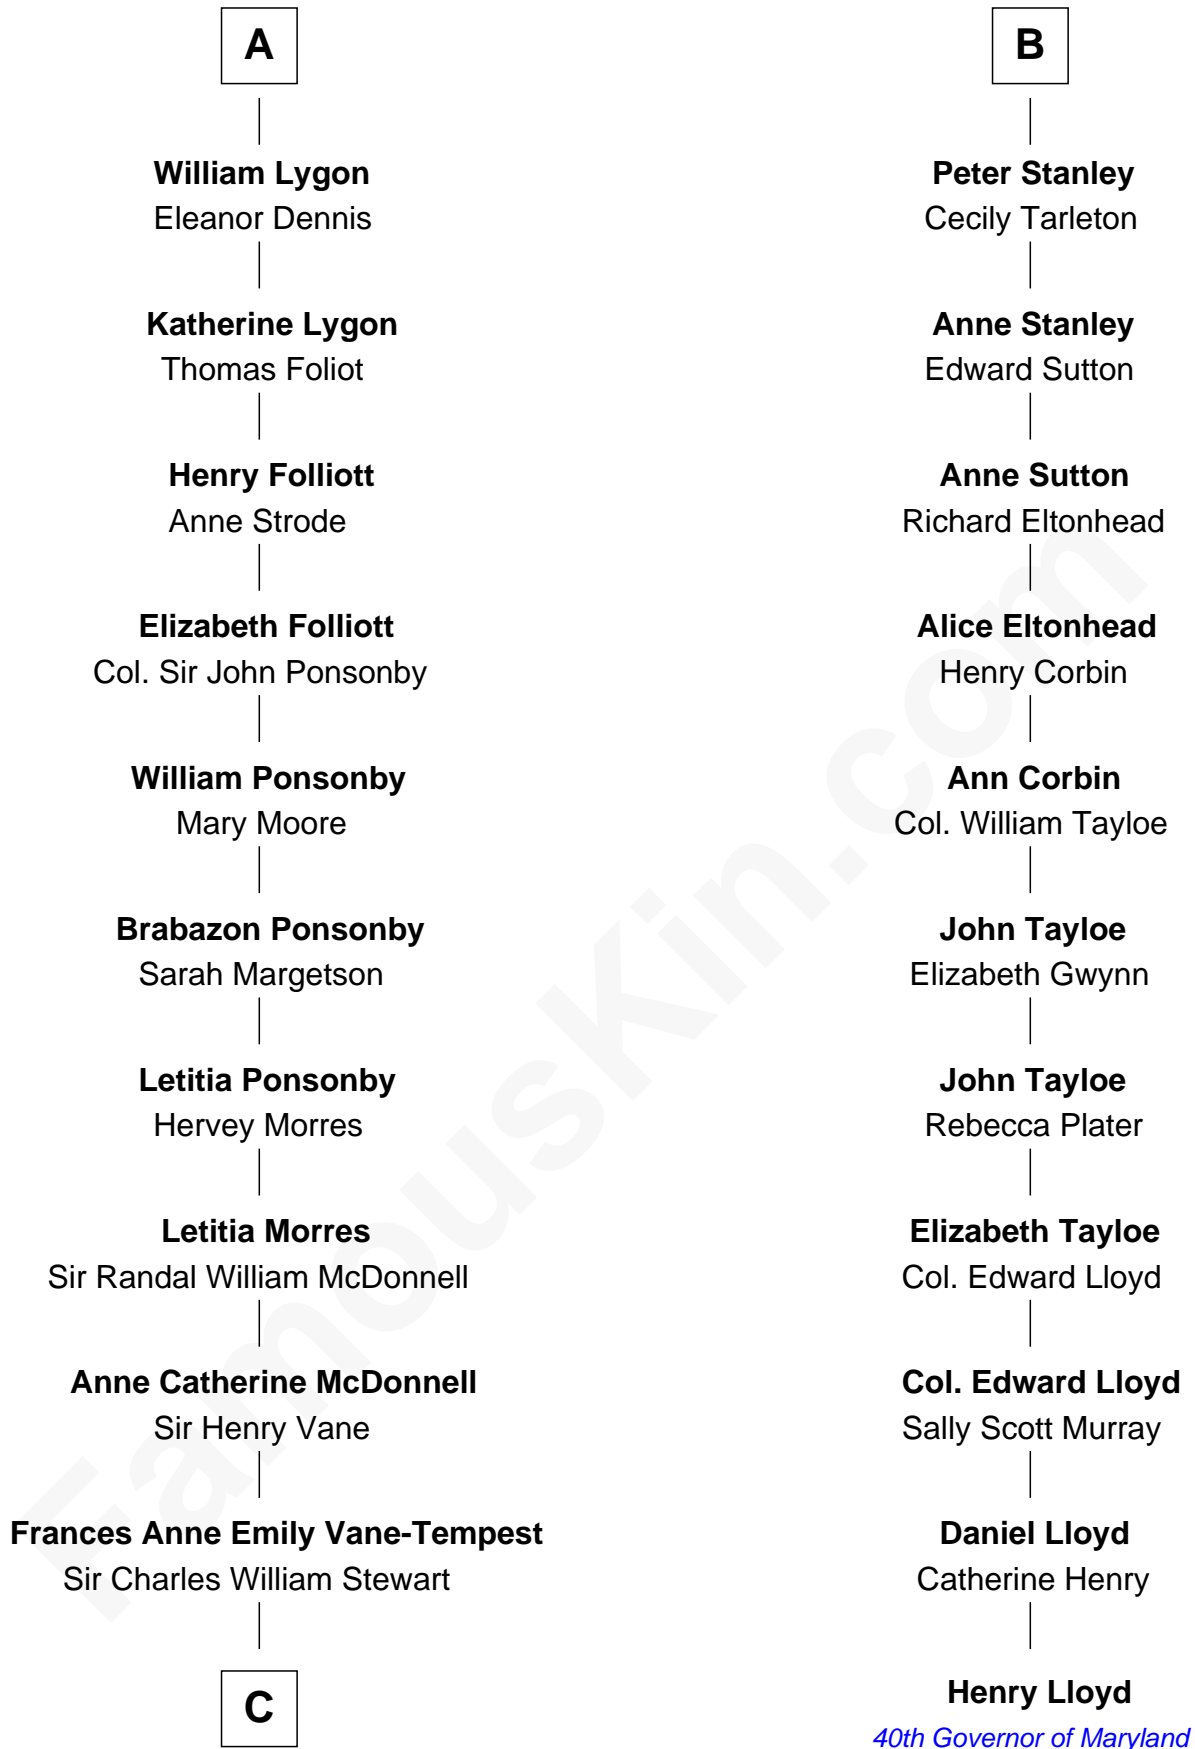

## Relationship Chart of

### Sir Winston Churchill

*Prime Minister of the United Kingdom*

17th cousin 2 times removed of

**Henry Lloyd**

*40th Governor of Maryland*

**Katherine de Hastang**

Ralph de Stafford

**C**

—  
**Frances Anne Emily Vane**  
Sir John Winston Spencer-Churchill

—  
**Randolph Henry Spencer-Churchill**  
Jeanette Jerome

—  
**Sir Winston Churchill**  
*Prime Minister of the United Kingdom*

FamousKin.com