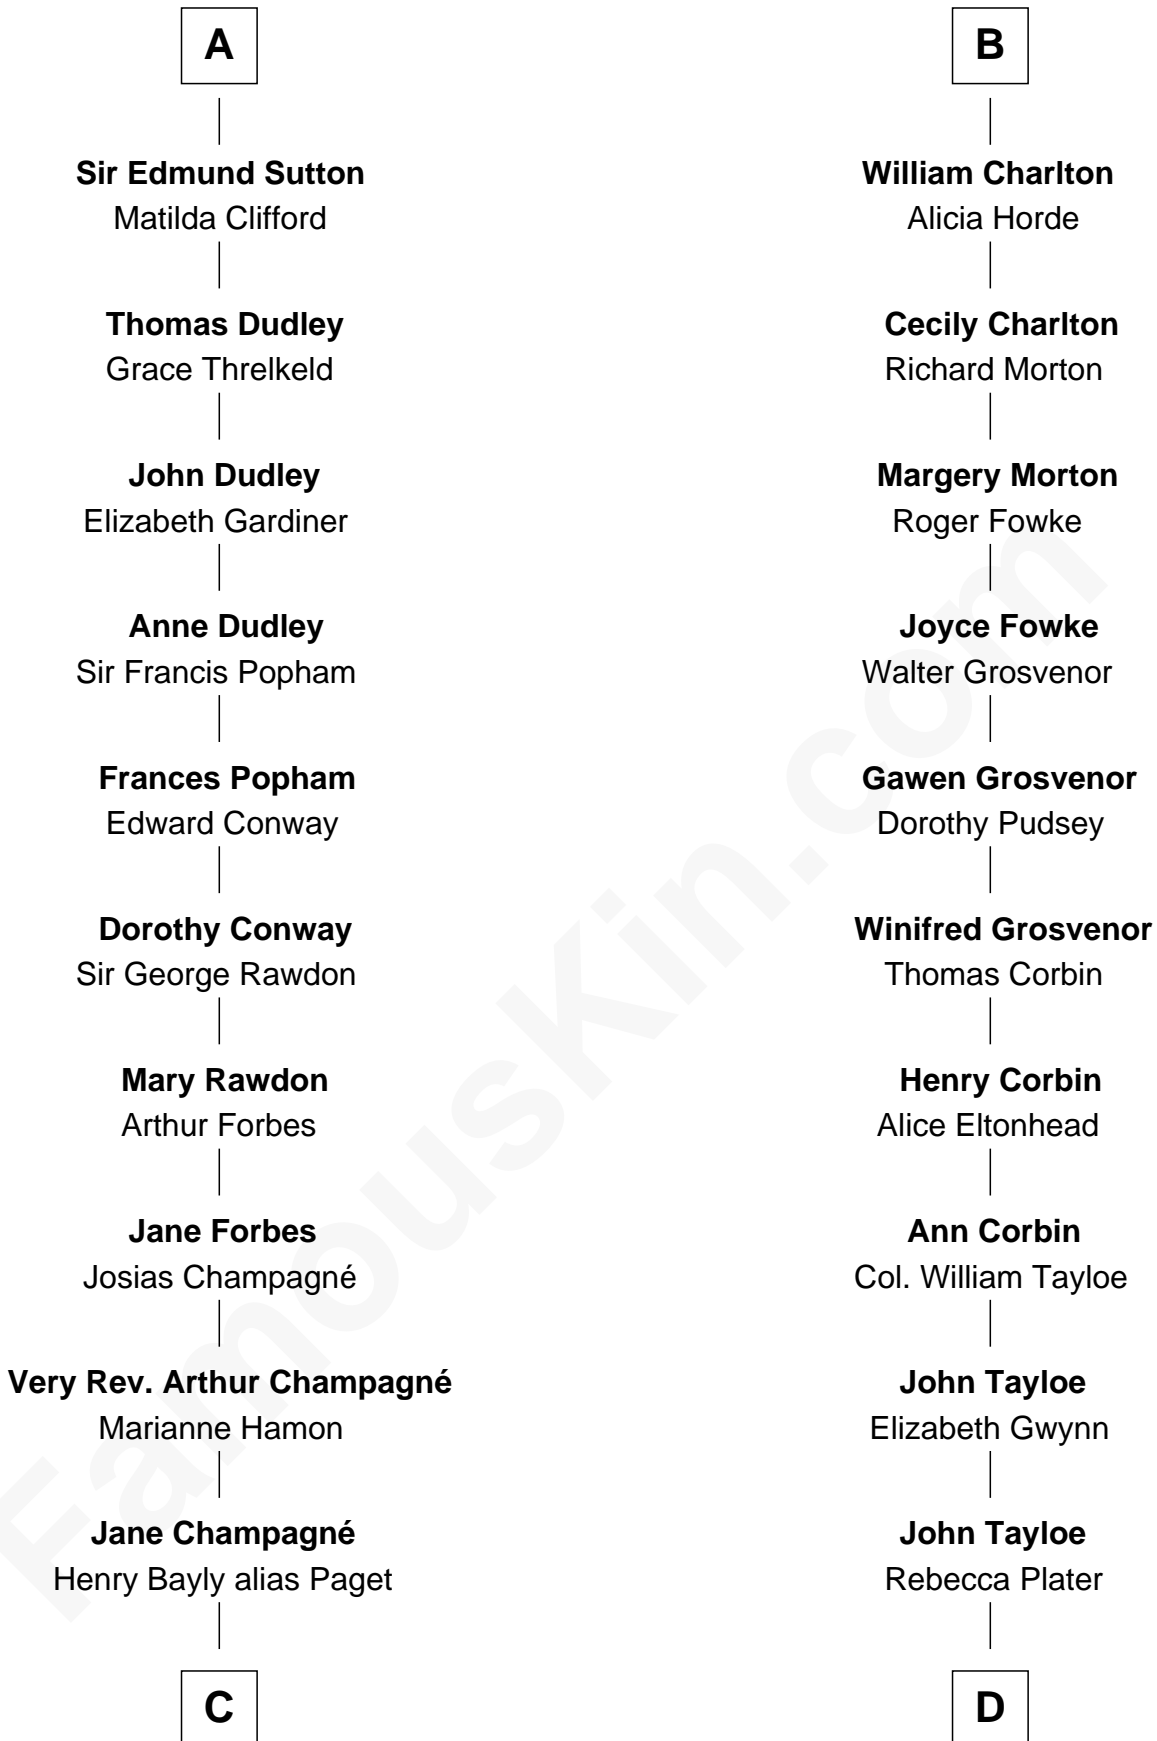

### Sir Winston Churchill

*Prime Minister of the United Kingdom*

20th cousin 1 time removed of

**Henry Lloyd**

*40th Governor of Maryland*

**Sir John de Sutton**  
Joan de Clinton

**Sir John Sutton**  
Alice le Despenser

**Sir John Sutton**  
Constance Blount

**Sir John Sutton**  
Elizabeth Berkeley

**Maud de Somery**  
Sir Henry de Erdington

**Sir Henry de Erdington**  
Joan de Wolvey

**Sir Giles de Erdington**  
Elizabeth de Tolthorpe

**Margaret de Erdington**  
Sir Roger Corbet

**Sir Robert Corbet**  
Margaret - - - - -

**Mary Corbet**  
Robert Charlton

**Richard Charlton**  
Elizabeth Mainwaring

**A**

**B**

**C**

**Jane Paget**  
George Stewart

**Jane Stewart**  
Sir George Spencer-Churchill

**Sir John Winston Spencer-Churchill**  
Frances Anne Emily Vane