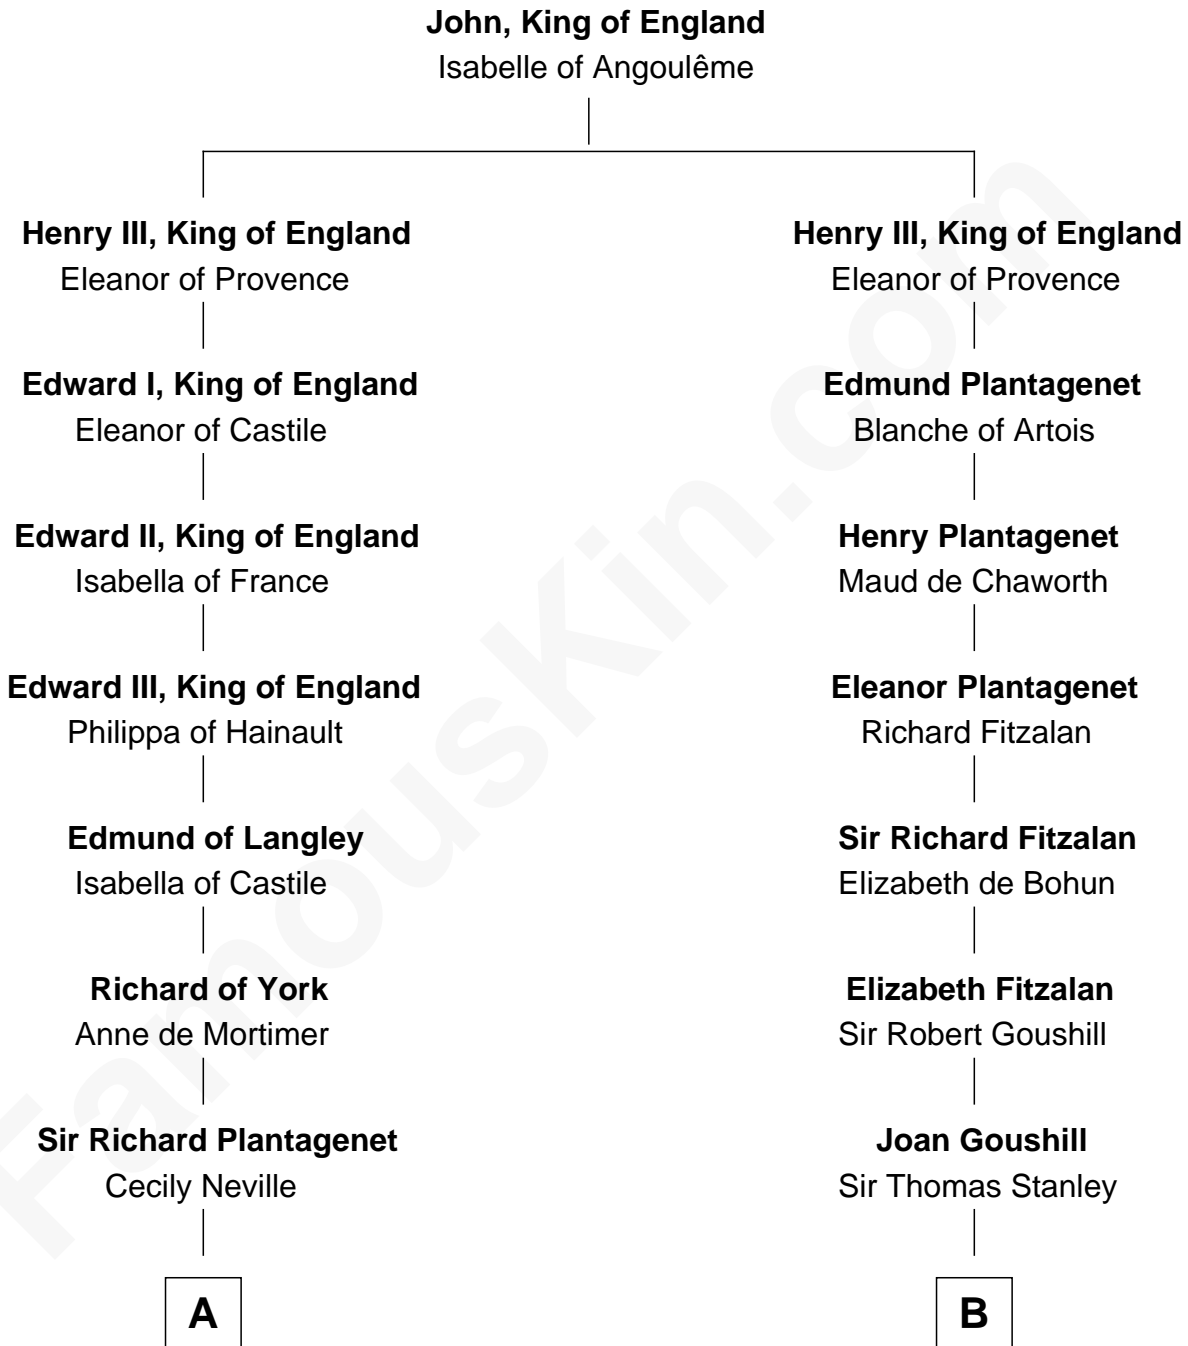

FamousKin.com

Relationship Chart of

Sir Winston Churchill

Prime Minister of the United Kingdom

20th cousin 1 time removed of

Henry Lloyd

40th Governor of Maryland

C

Jane Paget
George Stewart

Jane Stewart
Sir George Spencer-Churchill

Sir John Winston Spencer-Churchill
Frances Anne Emily Vane

Randolph Henry Spencer-Churchill
Jeanette Jerome

Sir Winston Churchill
Prime Minister of the United Kingdom