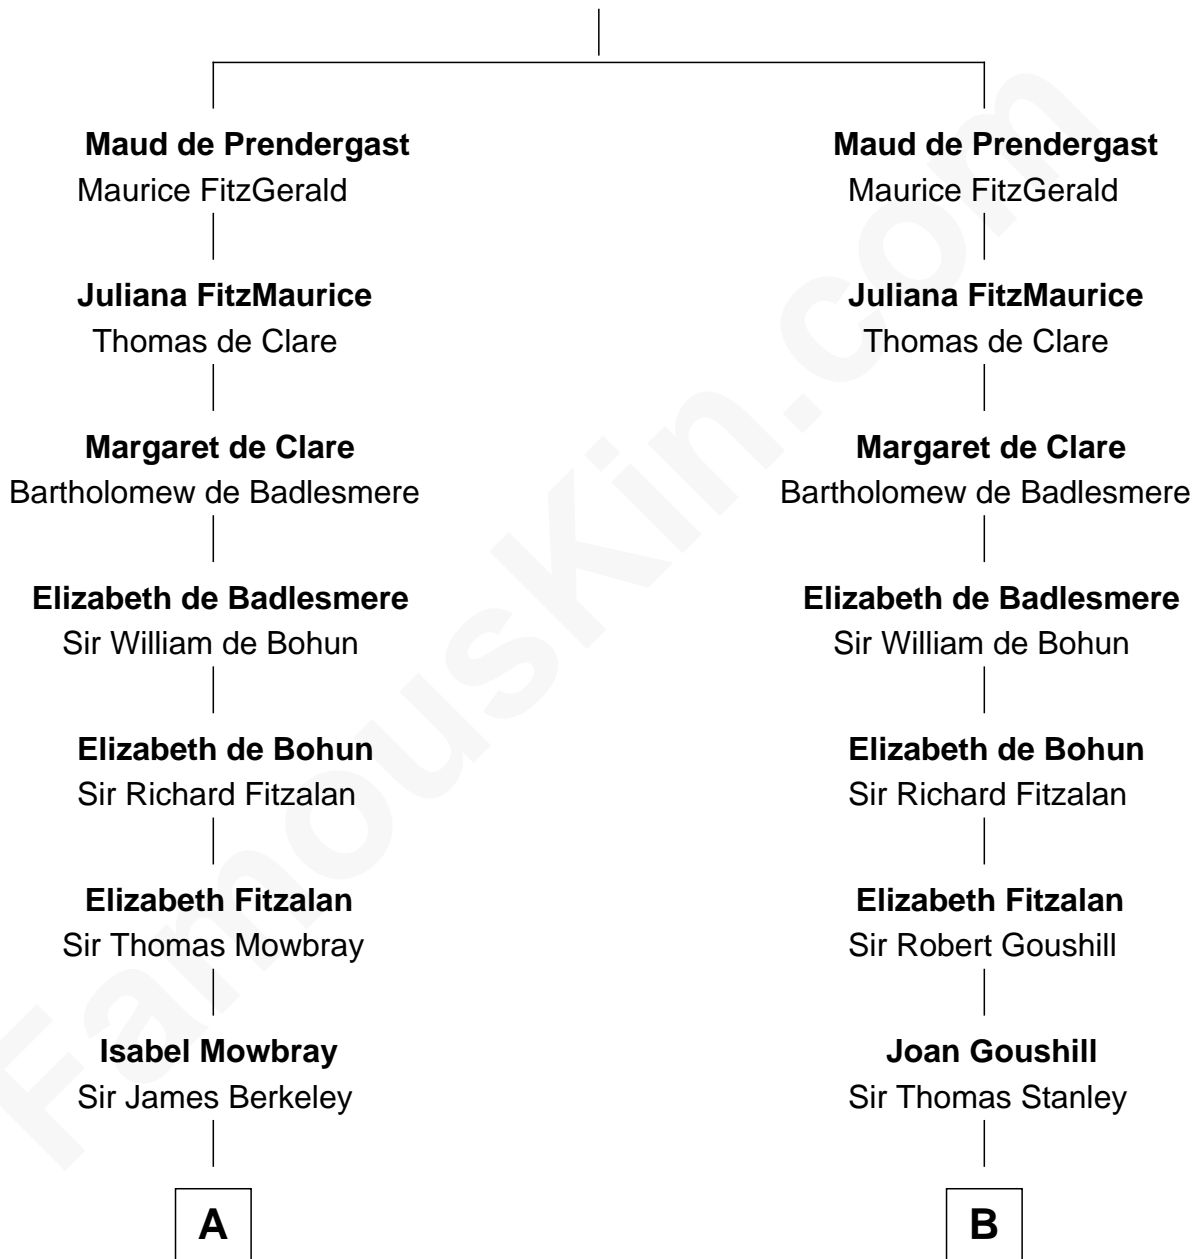

## Relationship Chart of

### Sir Winston Churchill

*Prime Minister of the United Kingdom*

20th cousin 1 time removed of

**Henry Lloyd**

*40th Governor of Maryland*

### Sir Gerald de Prendergast

-----

**C**

**Anne Catherine McDonnell**

Sir Henry Vane

**Frances Anne Emily Vane-Tempest**

Sir Charles William Stewart

**Frances Anne Emily Vane**