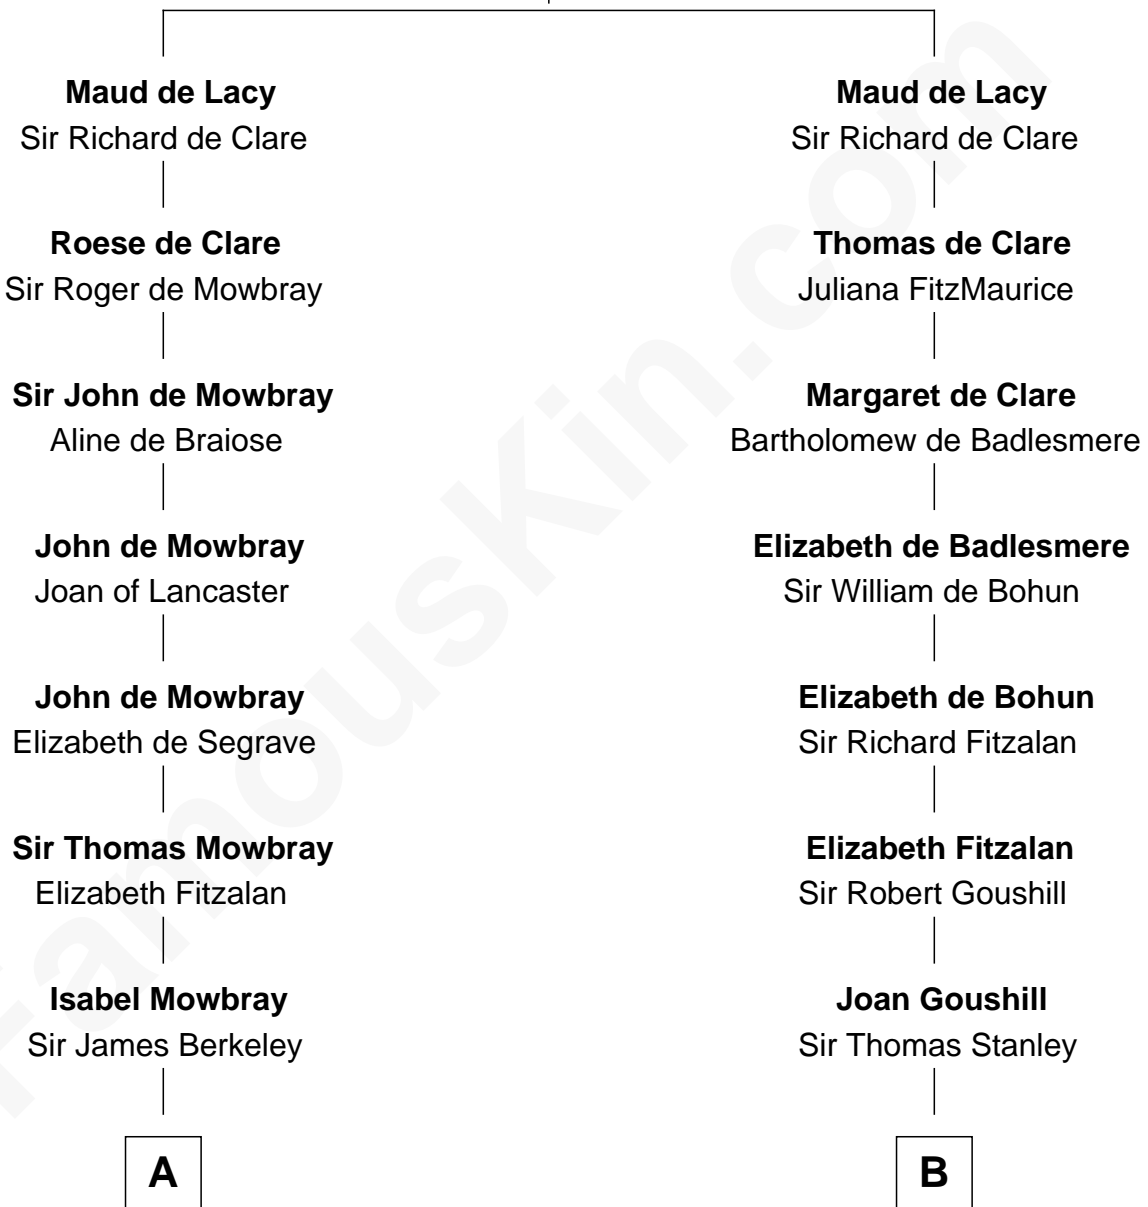

FamousKin.com

Relationship Chart of

Sir Winston Churchill

Prime Minister of the United Kingdom

20th cousin 1 time removed of

Henry Lloyd

40th Governor of Maryland

John de Lacy
Margaret de Quincy

C

Anne Catherine McDonnell

Sir Henry Vane

Frances Anne Emily Vane-Tempest

Sir Charles William Stewart

Frances Anne Emily Vane

Sir John Winston Spencer-Churchill

Randolph Henry Spencer-Churchill