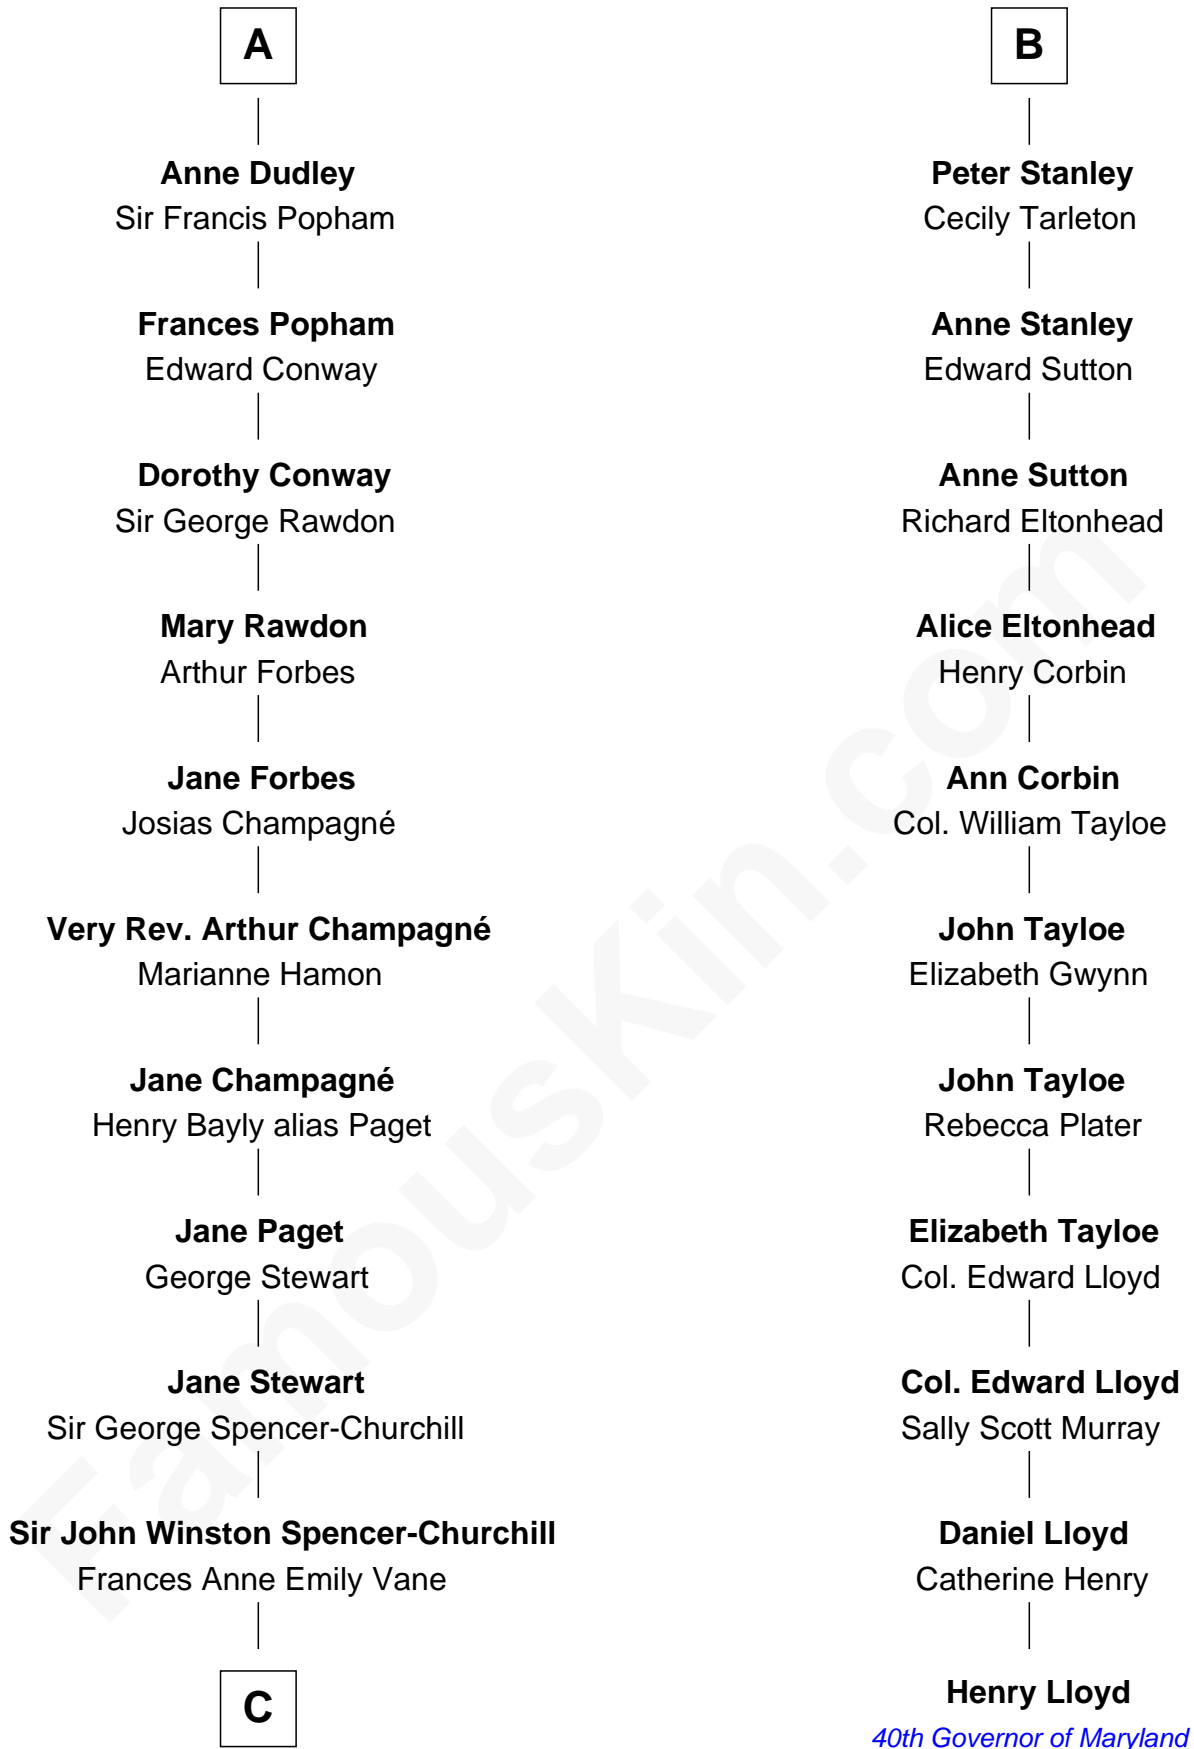

FamousKin.com

Relationship Chart of

Sir Winston Churchill

Prime Minister of the United Kingdom

17th cousin 1 time removed of

Henry Lloyd

40th Governor of Maryland

Ralph de Stafford

Philippe Neville
Sir Thomas Dacre

Maud de Swinnerton
Sir John Savage

Joan Dacre
Thomas Clifford

Mary Savage
William Stanley

Matilda Clifford
Sir Edmund Sutton

William Stanley
Alice Hoghton

Thomas Dudley
Grace Threlkeld

Sir William Stanley
Agnes Grosvenor

John Dudley
Elizabeth Gardiner

Sir William Stanley
Anne Harington

A

B

C

Randolph Henry Spencer-Churchill

Jeanette Jerome