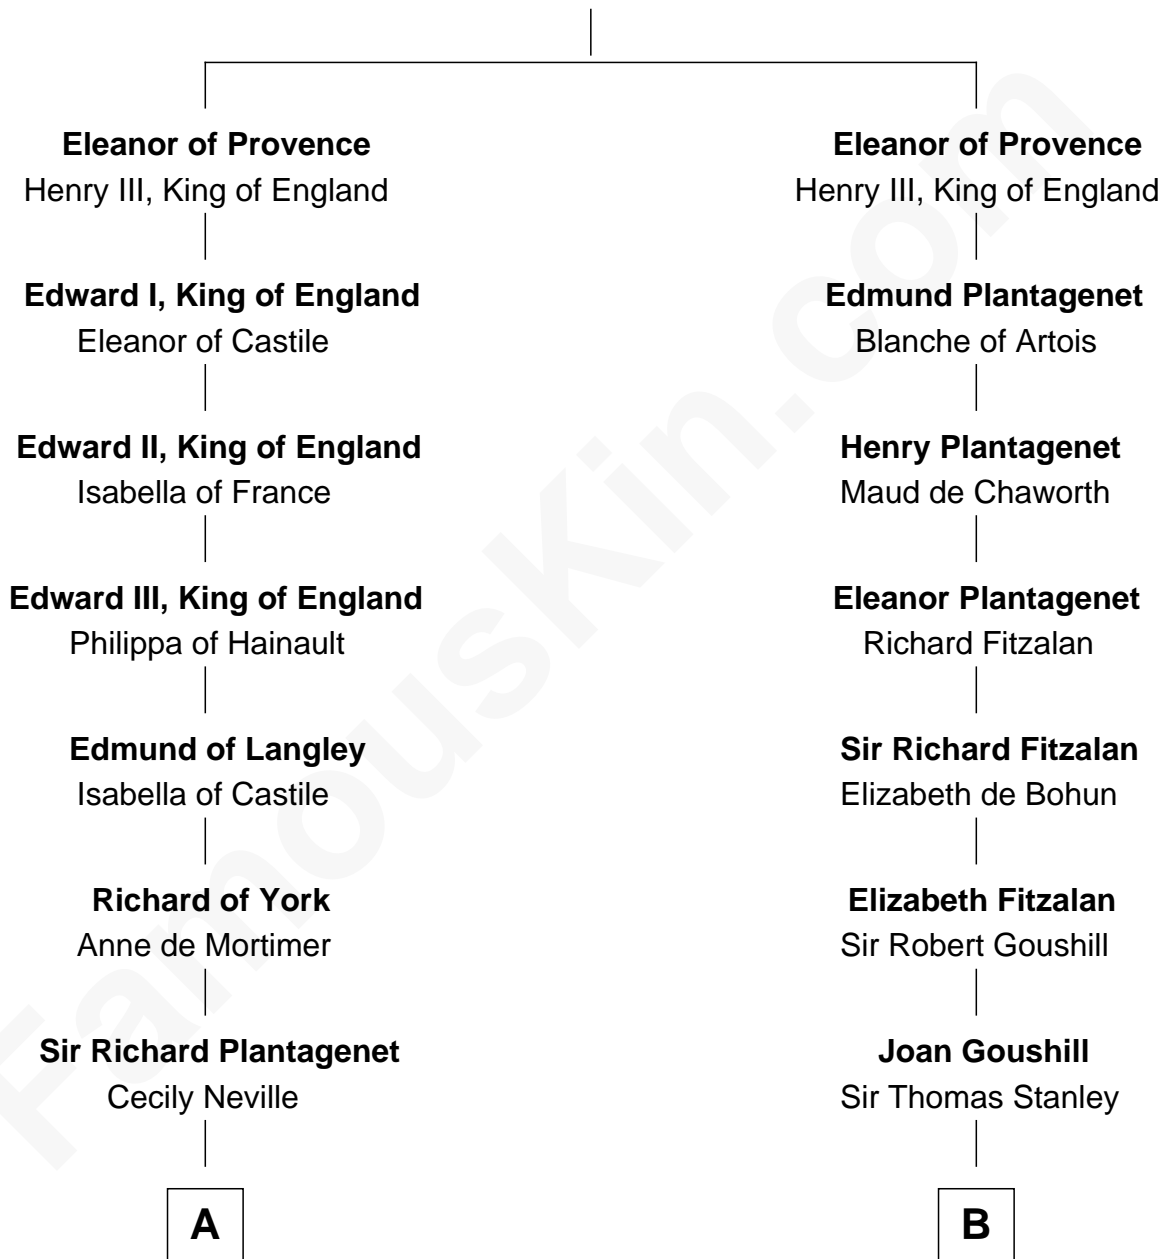

**FamousKin.com**  
**Relationship Chart of**  
**Sir Winston Churchill**

*Prime Minister of the United Kingdom*

**20th cousin 1 time removed of**

**Henry Lloyd**

*40th Governor of Maryland*

**Ramon Berenguer IV of Provence**

Beatrice of Savoy

**C**

**Jane Paget**  
George Stewart

**Jane Stewart**  
Sir George Spencer-Churchill

**Sir John Winston Spencer-Churchill**  
Frances Anne Emily Vane

**Randolph Henry Spencer-Churchill**  
Jeanette Jerome

**Sir Winston Churchill**  
*Prime Minister of the United Kingdom*

**D**

**Col. Edward Lloyd**  
Elizabeth Tayloe

**Col. Edward Lloyd**  
Sally Scott Murray

**Daniel Lloyd**  
Catherine Henry

**Henry Lloyd**  
*40th Governor of Maryland*