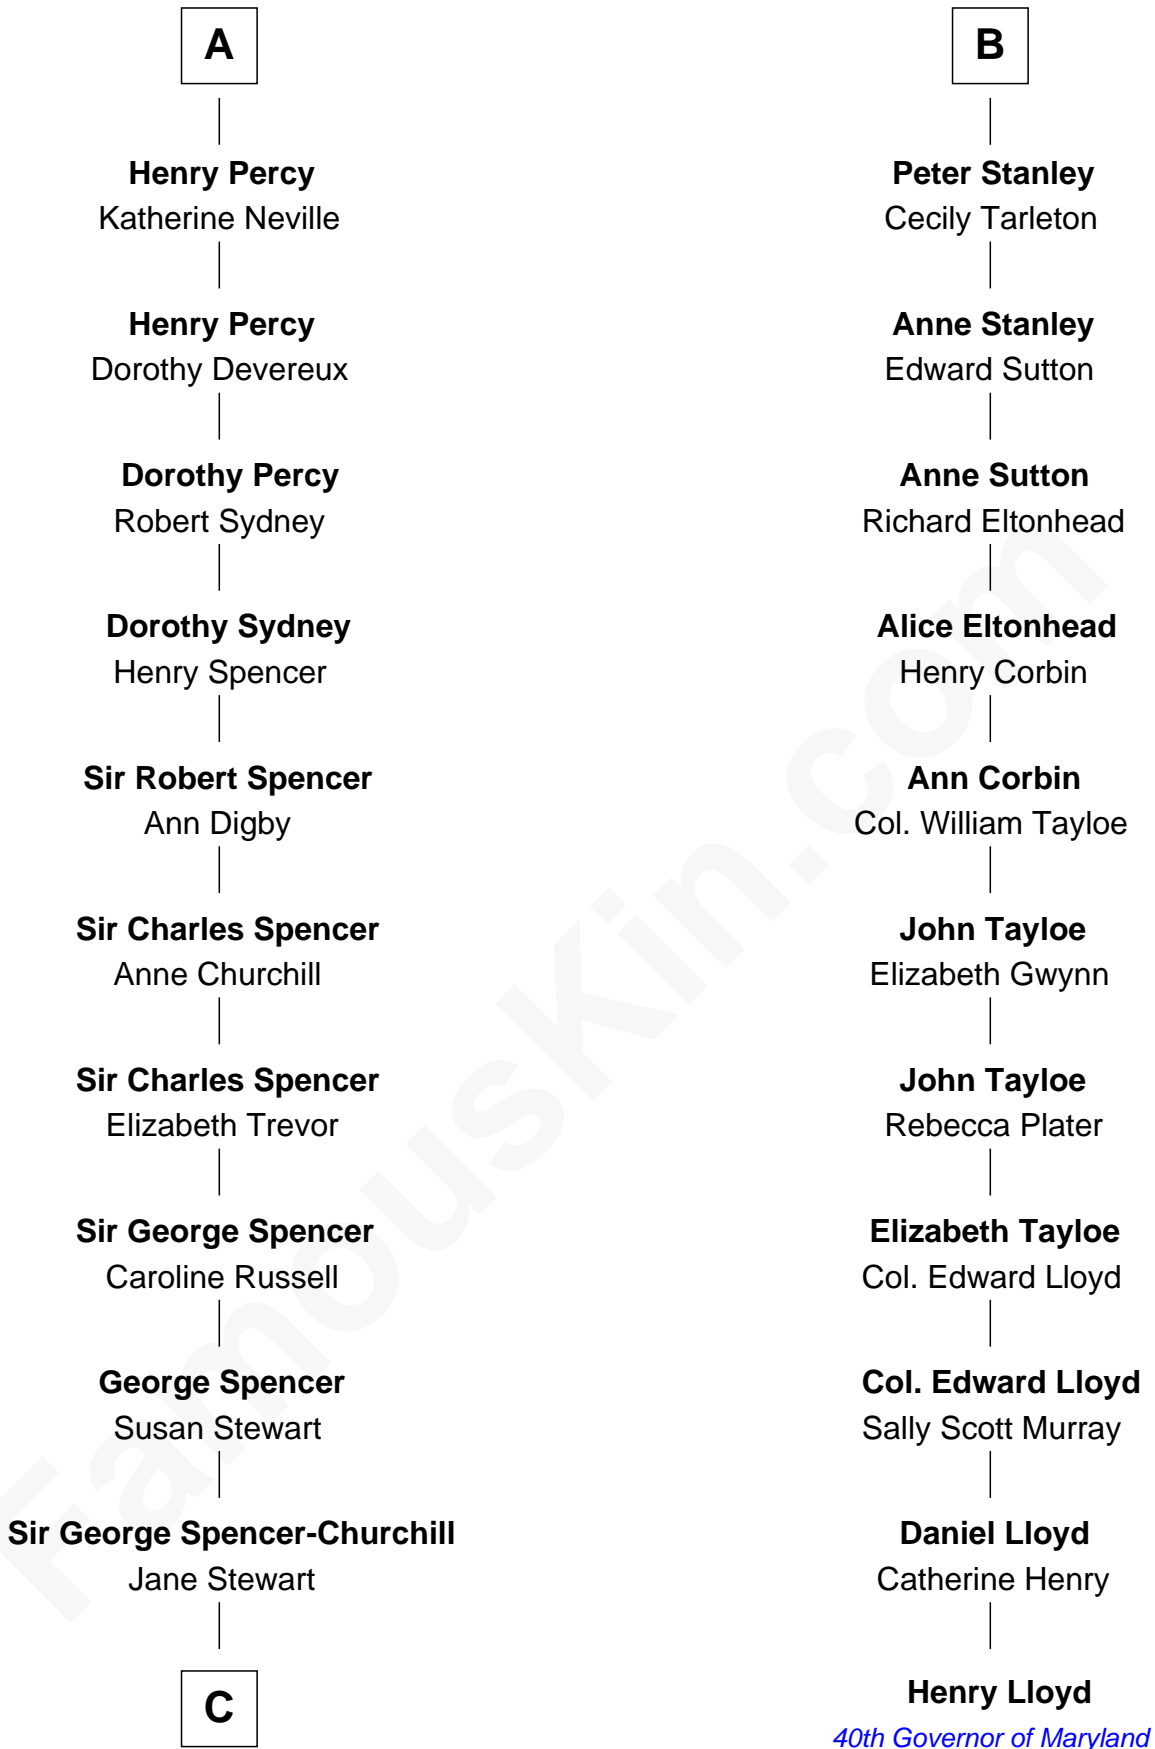

FamousKin.com

Relationship Chart of

Sir Winston Churchill

Prime Minister of the United Kingdom

17th cousin 2 times removed of

Henry Lloyd

40th Governor of Maryland

Sir Robert de Holland

Maude la Zouche

C

—
Sir John Winston Spencer-Churchill

Frances Anne Emily Vane

—
Randolph Henry Spencer-Churchill

Jeanette Jerome

—
Sir Winston Churchill

Prime Minister of the United Kingdom