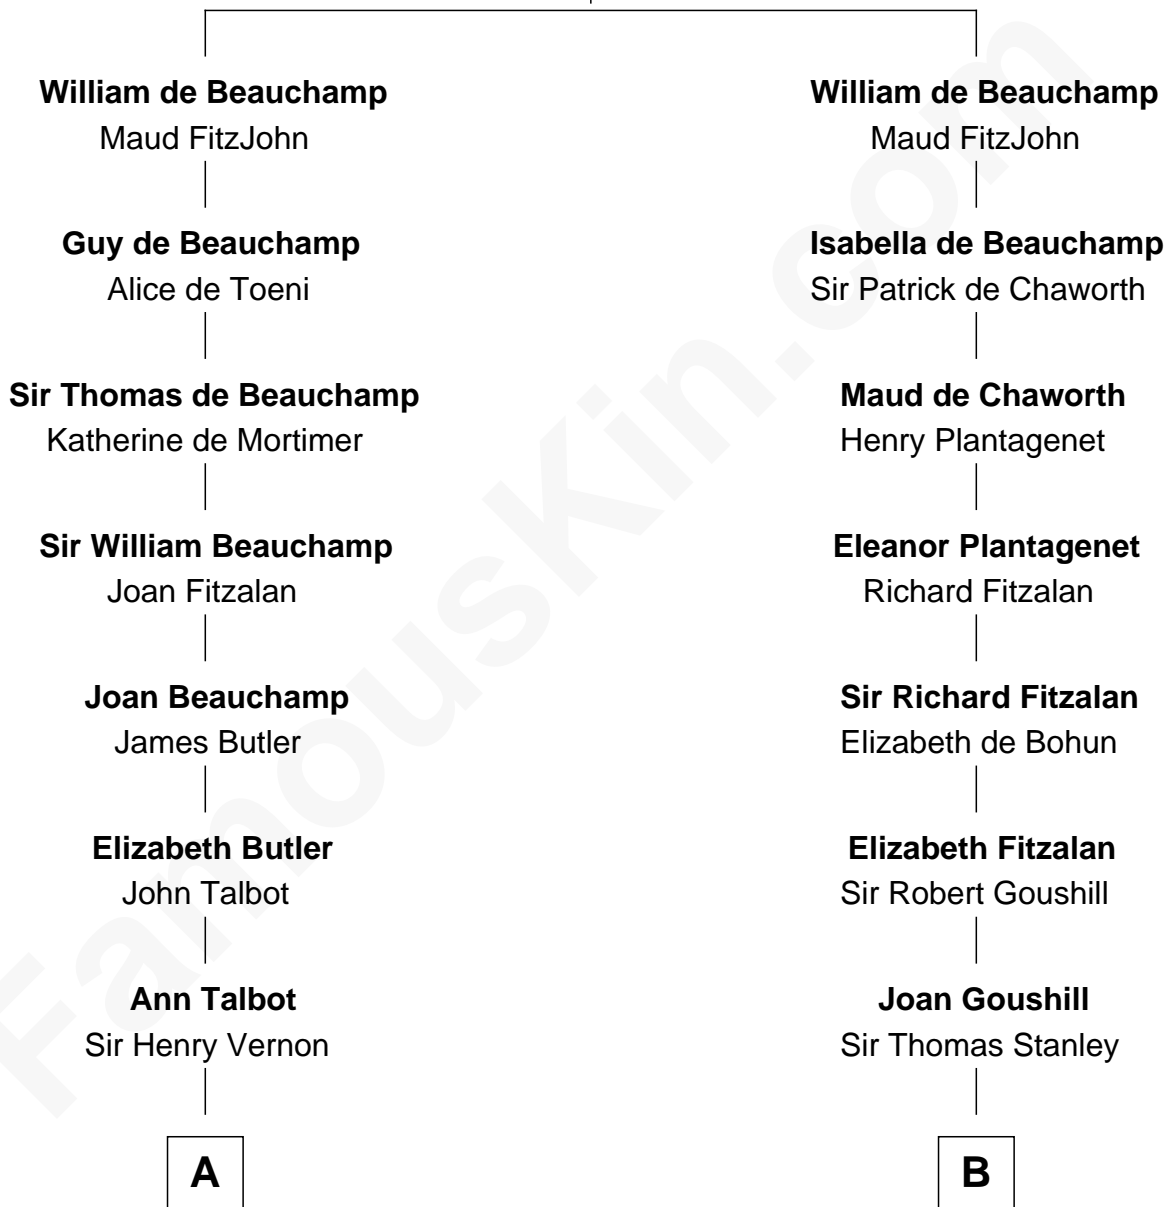

## Relationship Chart of

### Sir Winston Churchill

*Prime Minister of the United Kingdom*

20th cousin of

### Henry Lloyd

*40th Governor of Maryland*

**Sir William de Beauchamp**

Isabel Mauduit

**C**

**Sir George Spencer-Churchill**

Jane Stewart

**Sir John Winston Spencer-Churchill**