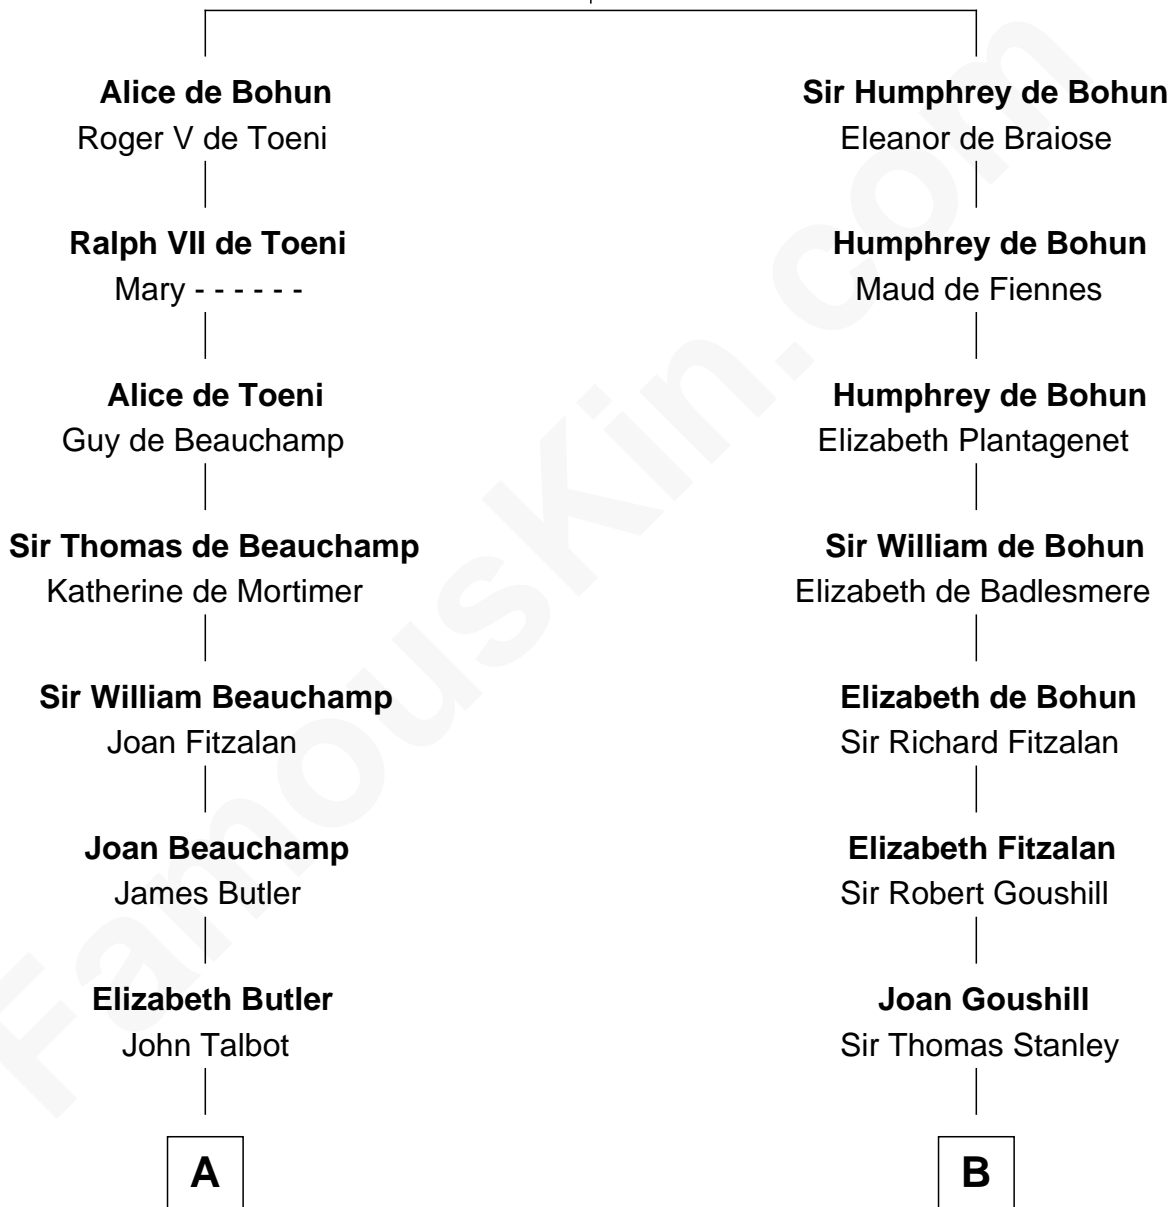

FamousKin.com

Relationship Chart of

Sir Winston Churchill

Prime Minister of the United Kingdom

18th cousin 3 times removed of

Charles Goldsborough

16th Governor of Maryland

Sir Humphrey de Bohun

Maud of Eu

C

George Spencer
Susan Stewart

Sir George Spencer-Churchill
Jane Stewart

Sir John Winston Spencer-Churchill
Frances Anne Emily Vane

Randolph Henry Spencer-Churchill
Jeanette Jerome

Sir Winston Churchill
Prime Minister of the United Kingdom

D

Anna Maria Tilghman
Charles Goldsborough

Charles Goldsborough
16th Governor of Maryland

FamousKin.com