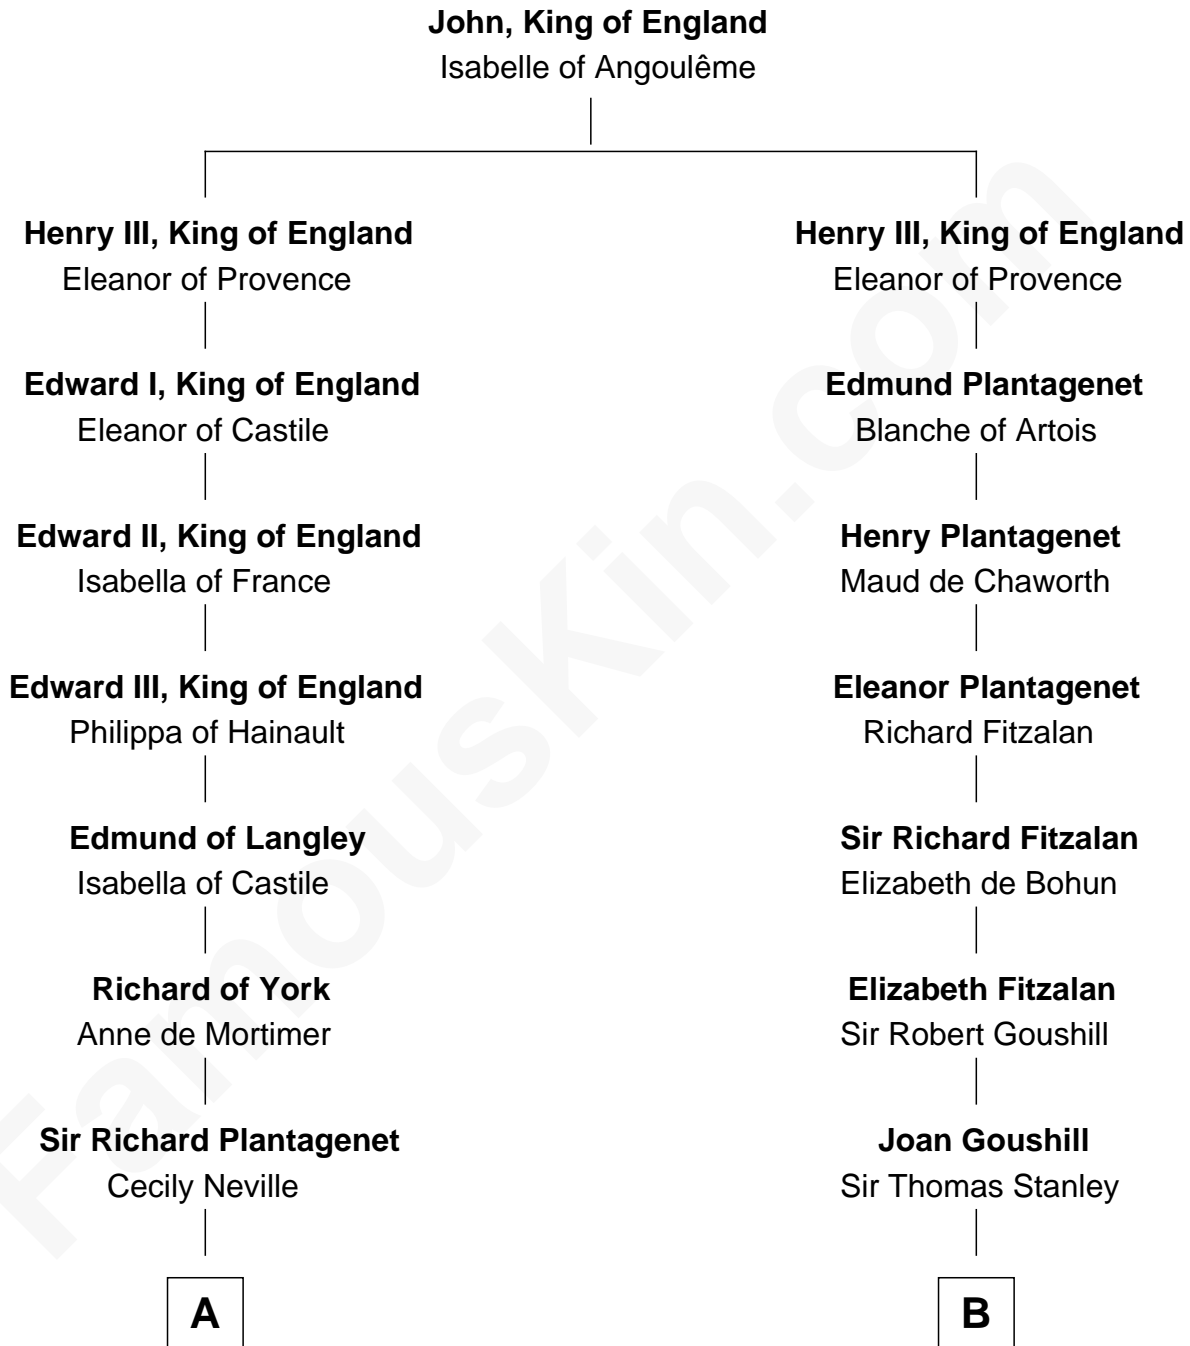

FamousKin.com

Relationship Chart of

Sir Winston Churchill

Prime Minister of the United Kingdom

18th cousin 3 times removed of

Charles Goldsborough

16th Governor of Maryland

C

Jane Paget
George Stewart

Jane Stewart
Sir George Spencer-Churchill

Sir John Winston Spencer-Churchill
Frances Anne Emily Vane

Randolph Henry Spencer-Churchill
Jeanette Jerome

Sir Winston Churchill
Prime Minister of the United Kingdom

D

Anna Maria Tilghman
Charles Goldsborough

Charles Goldsborough
16th Governor of Maryland

FamousKin.com