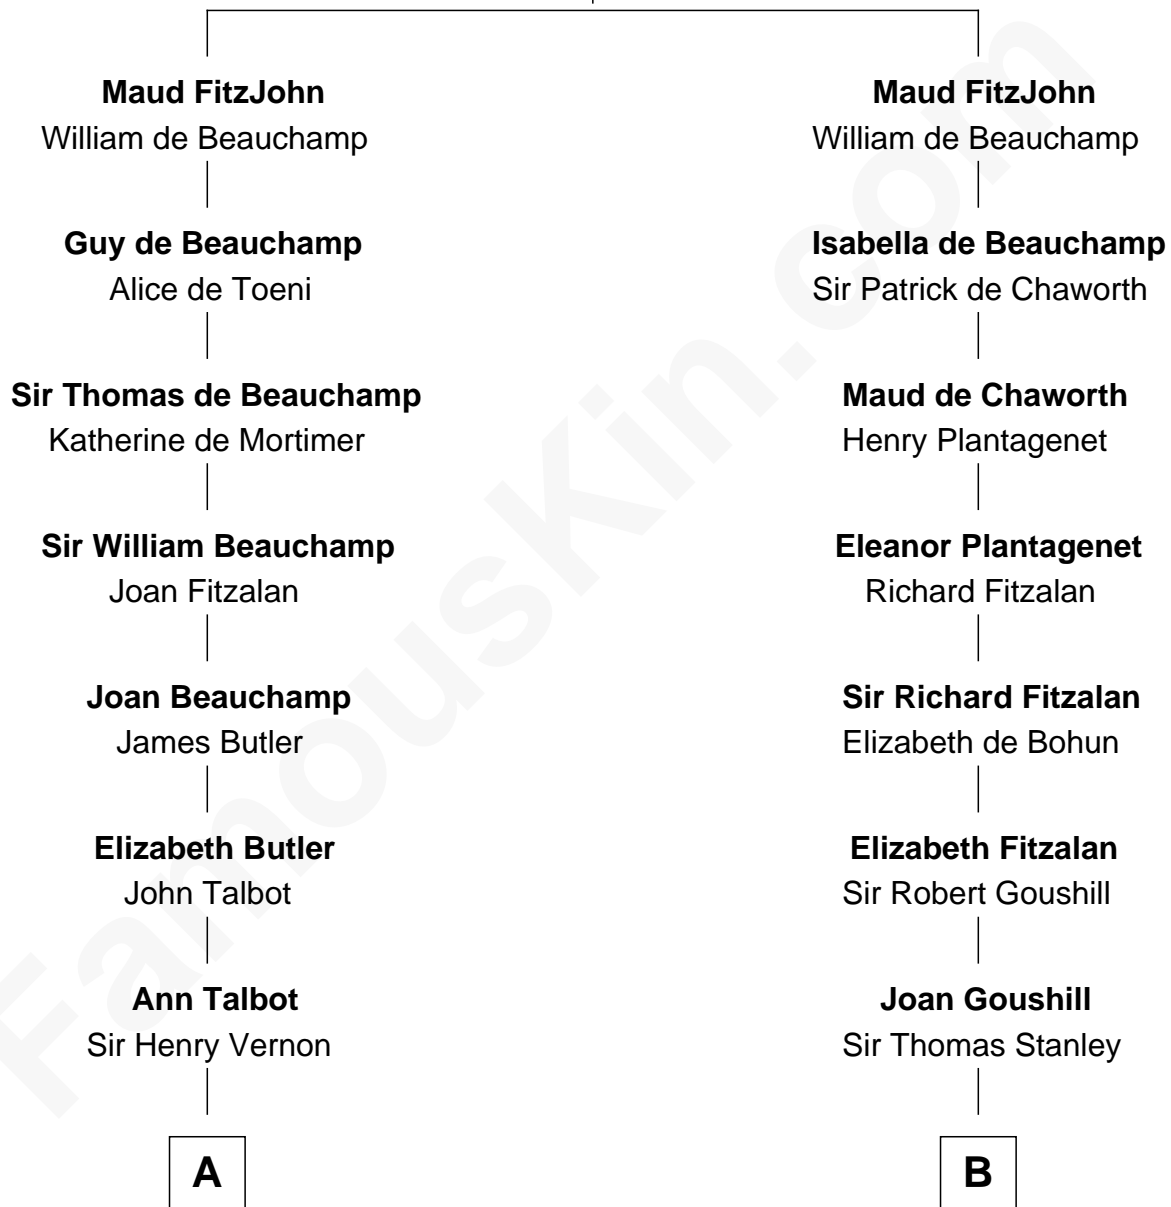

FamousKin.com

Relationship Chart of

Sir Winston Churchill

Prime Minister of the United Kingdom

18th cousin 2 times removed of

Charles Goldsborough

16th Governor of Maryland

Sir John FitzGeoffrey

Isabel le Bigod

C

Sir George Spencer-Churchill

Jane Stewart

Sir John Winston Spencer-Churchill

Frances Anne Emily Vane

Randolph Henry Spencer-Churchill

Jeanette Jerome

Sir Winston Churchill

Prime Minister of the United Kingdom

D

Anna Maria Tilghman

Charles Goldsborough

Charles Goldsborough

16th Governor of Maryland

FamousKin.com