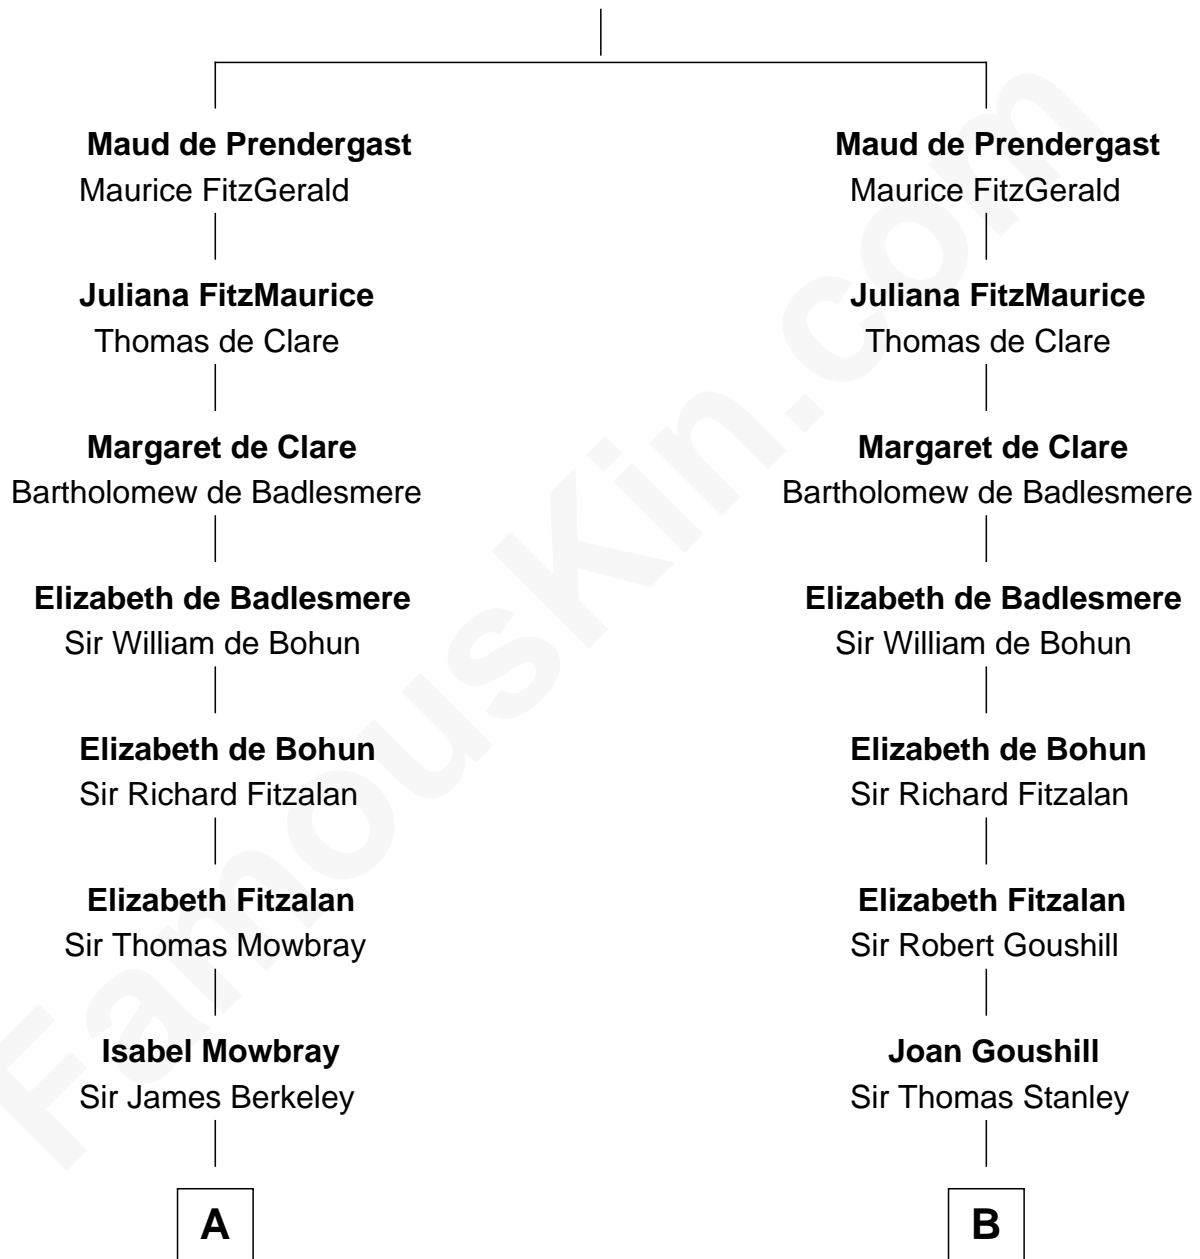

FamousKin.com

Relationship Chart of

Sir Winston Churchill

Prime Minister of the United Kingdom

18th cousin 3 times removed of

Charles Goldsborough

16th Governor of Maryland

Sir Gerald de Prendergast

C

Anne Catherine McDonnell

Sir Henry Vane

Frances Anne Emily Vane-Tempest

Sir Charles William Stewart

Frances Anne Emily Vane

Sir John Winston Spencer-Churchill

Randolph Henry Spencer-Churchill

Jeanette Jerome

Sir Winston Churchill

Prime Minister of the United Kingdom

D

Anna Maria Tilghman

Charles Goldsborough

Charles Goldsborough

16th Governor of Maryland