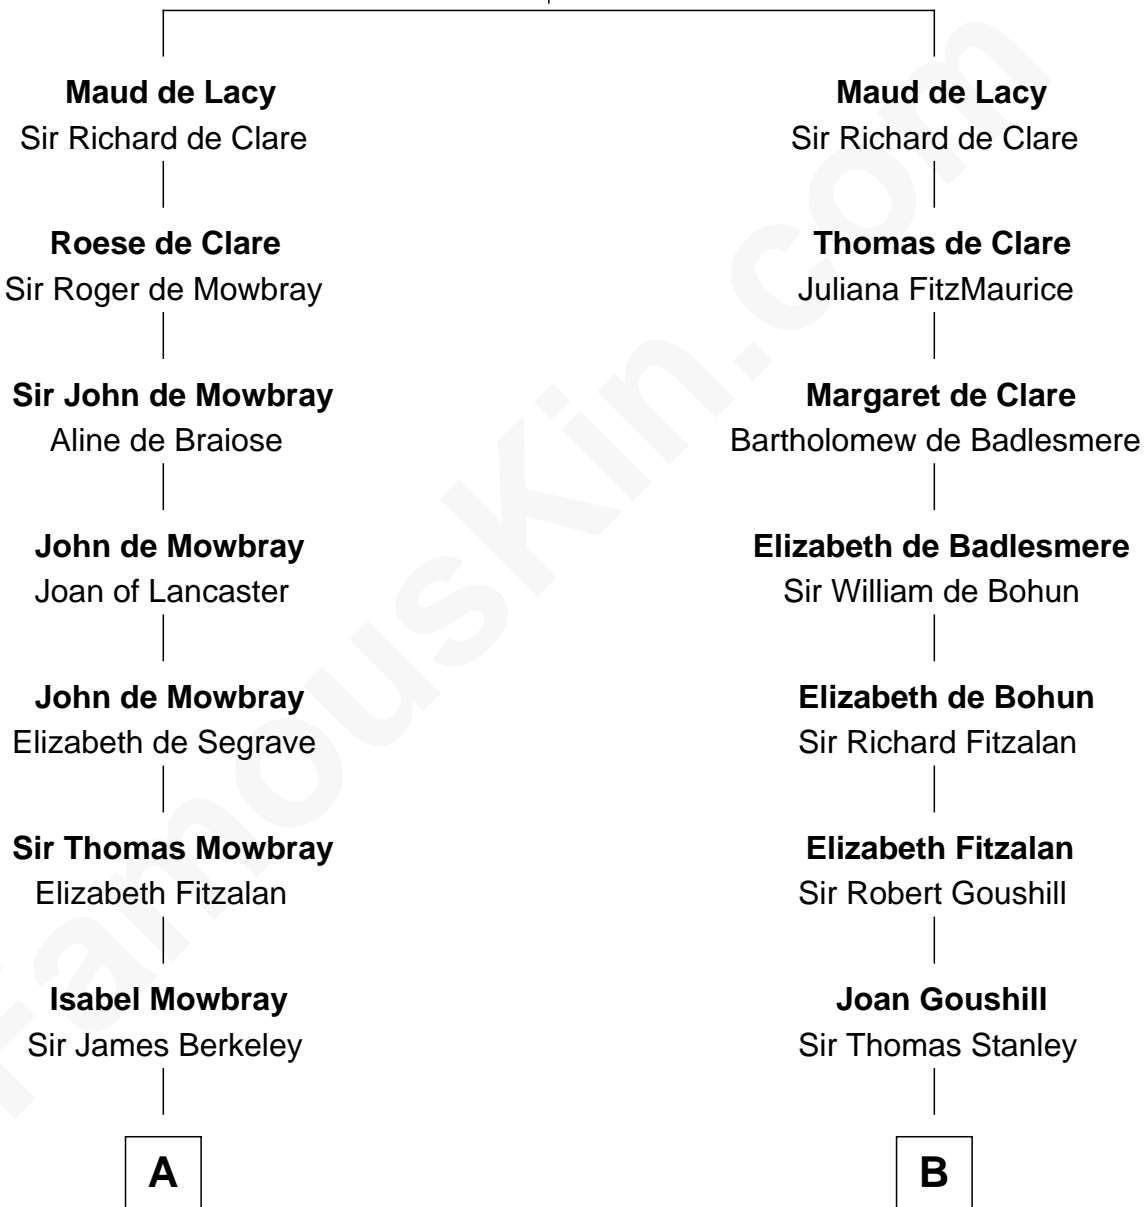

## Relationship Chart of

### Sir Winston Churchill

*Prime Minister of the United Kingdom*

18th cousin 3 times removed of

### Charles Goldsborough

*16th Governor of Maryland*

**John de Lacy**  
Margaret de Quincy

**C**

**Anne Catherine McDonnell**

Sir Henry Vane

**Frances Anne Emily Vane-Tempest**

Sir Charles William Stewart