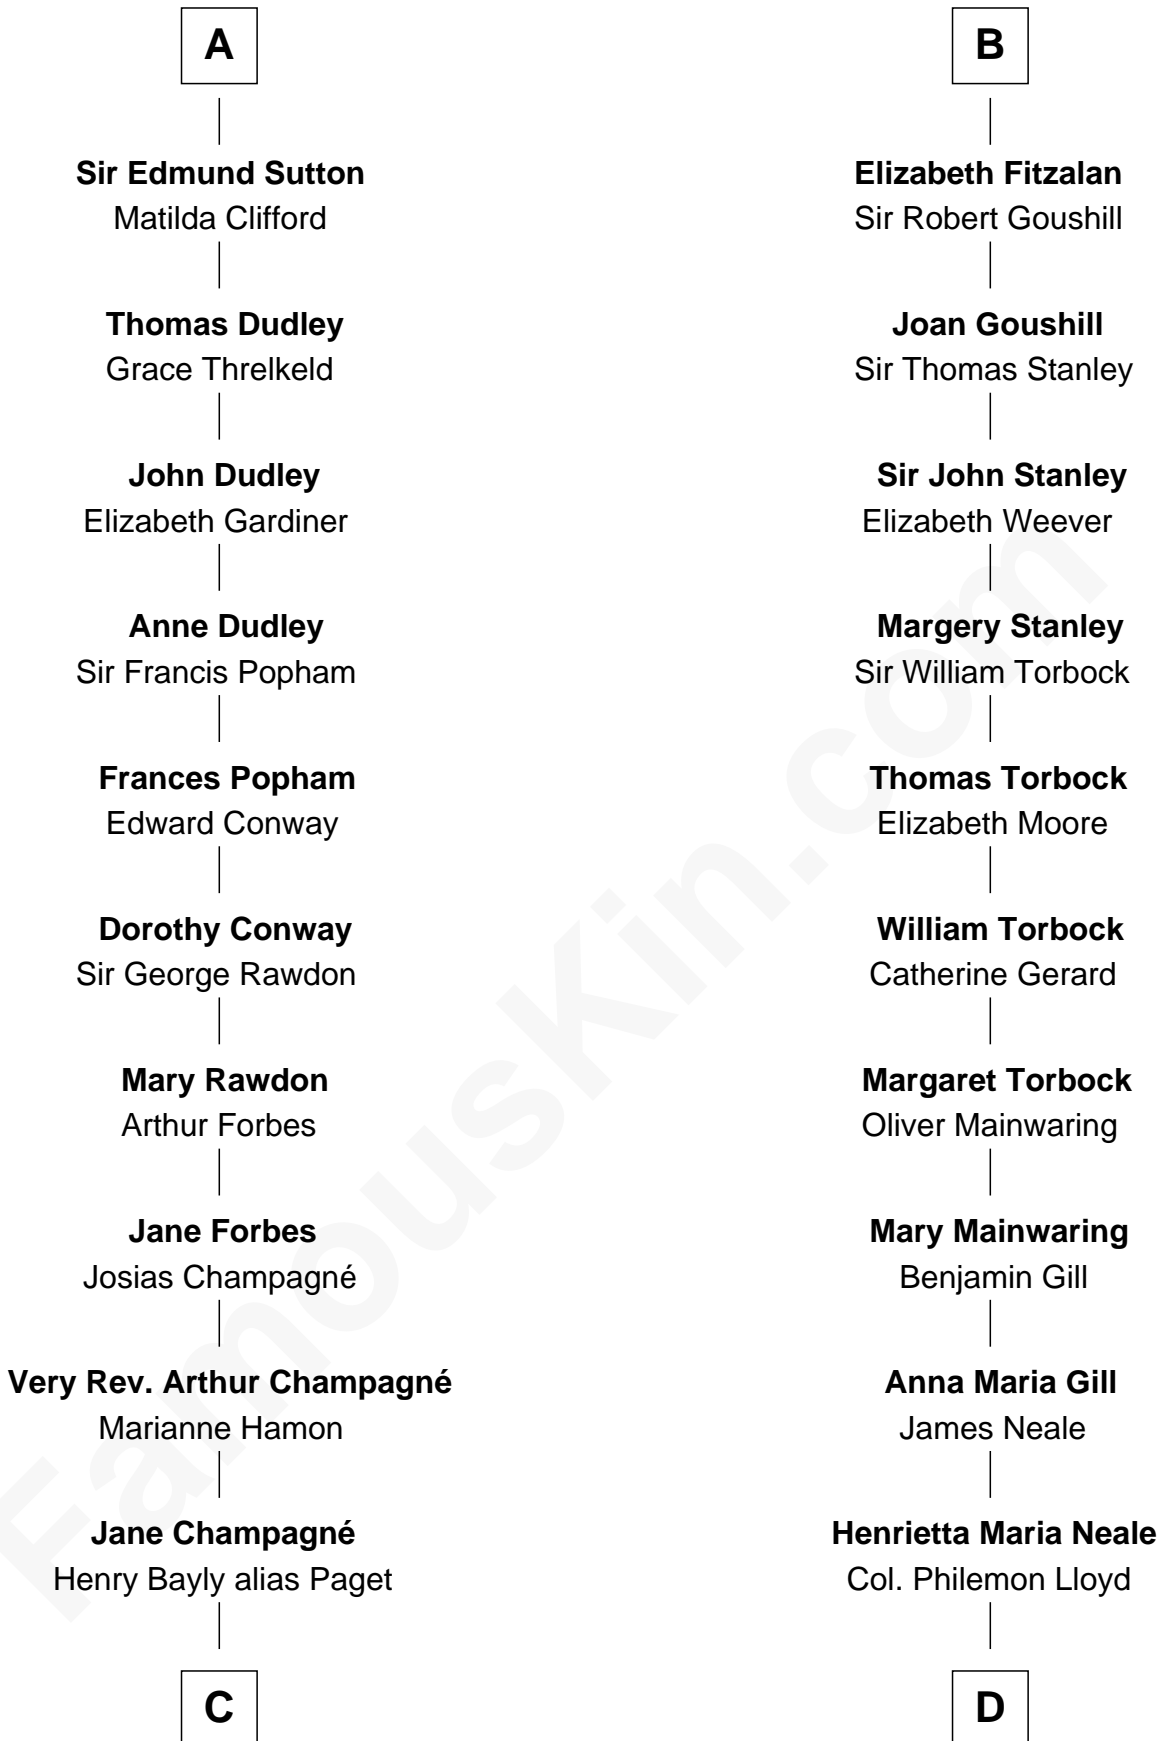

FamousKin.com

Relationship Chart of

Sir Winston Churchill

Prime Minister of the United Kingdom

20th cousin 1 time removed of

Charles Goldsborough

16th Governor of Maryland

Hugh de Kevelioc
Bertrade de Montfort

C

Jane Paget
George Stewart

Jane Stewart
Sir George Spencer-Churchill

Sir John Winston Spencer-Churchill
Frances Anne Emily Vane

Randolph Henry Spencer-Churchill
Jeanette Jerome

Sir Winston Churchill
Prime Minister of the United Kingdom

D

Anna Maria Lloyd
Richard Tilghman

William Tilghman
Margaret Lloyd

Anna Maria Tilghman
Charles Goldsborough

Charles Goldsborough
16th Governor of Maryland

FamousKin.com