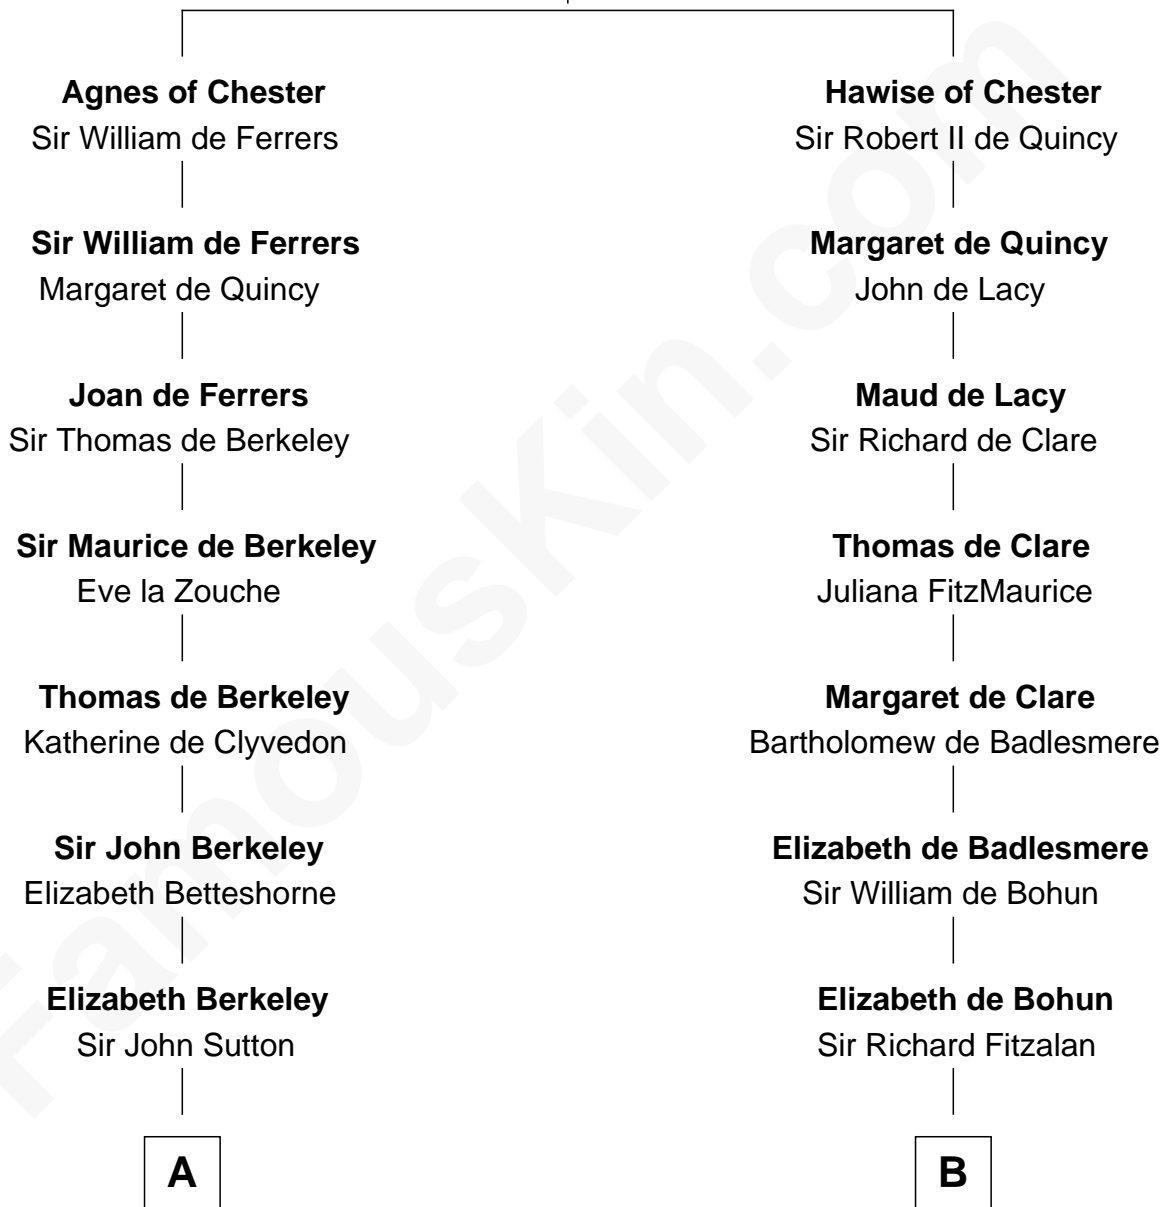

FamousKin.com

Relationship Chart of

Sir Winston Churchill

Prime Minister of the United Kingdom

20th cousin 1 time removed of

Charles Goldsborough

16th Governor of Maryland

Hugh de Kevelioc
Bertrade de Montfort

C

Jane Paget
George Stewart

Jane Stewart
Sir George Spencer-Churchill

Sir John Winston Spencer-Churchill
Frances Anne Emily Vane

Randolph Henry Spencer-Churchill
Jeanette Jerome

Sir Winston Churchill
Prime Minister of the United Kingdom

D

Anna Maria Lloyd
Richard Tilghman

William Tilghman
Margaret Lloyd

Anna Maria Tilghman
Charles Goldsborough

Charles Goldsborough
16th Governor of Maryland

FamousKin.com