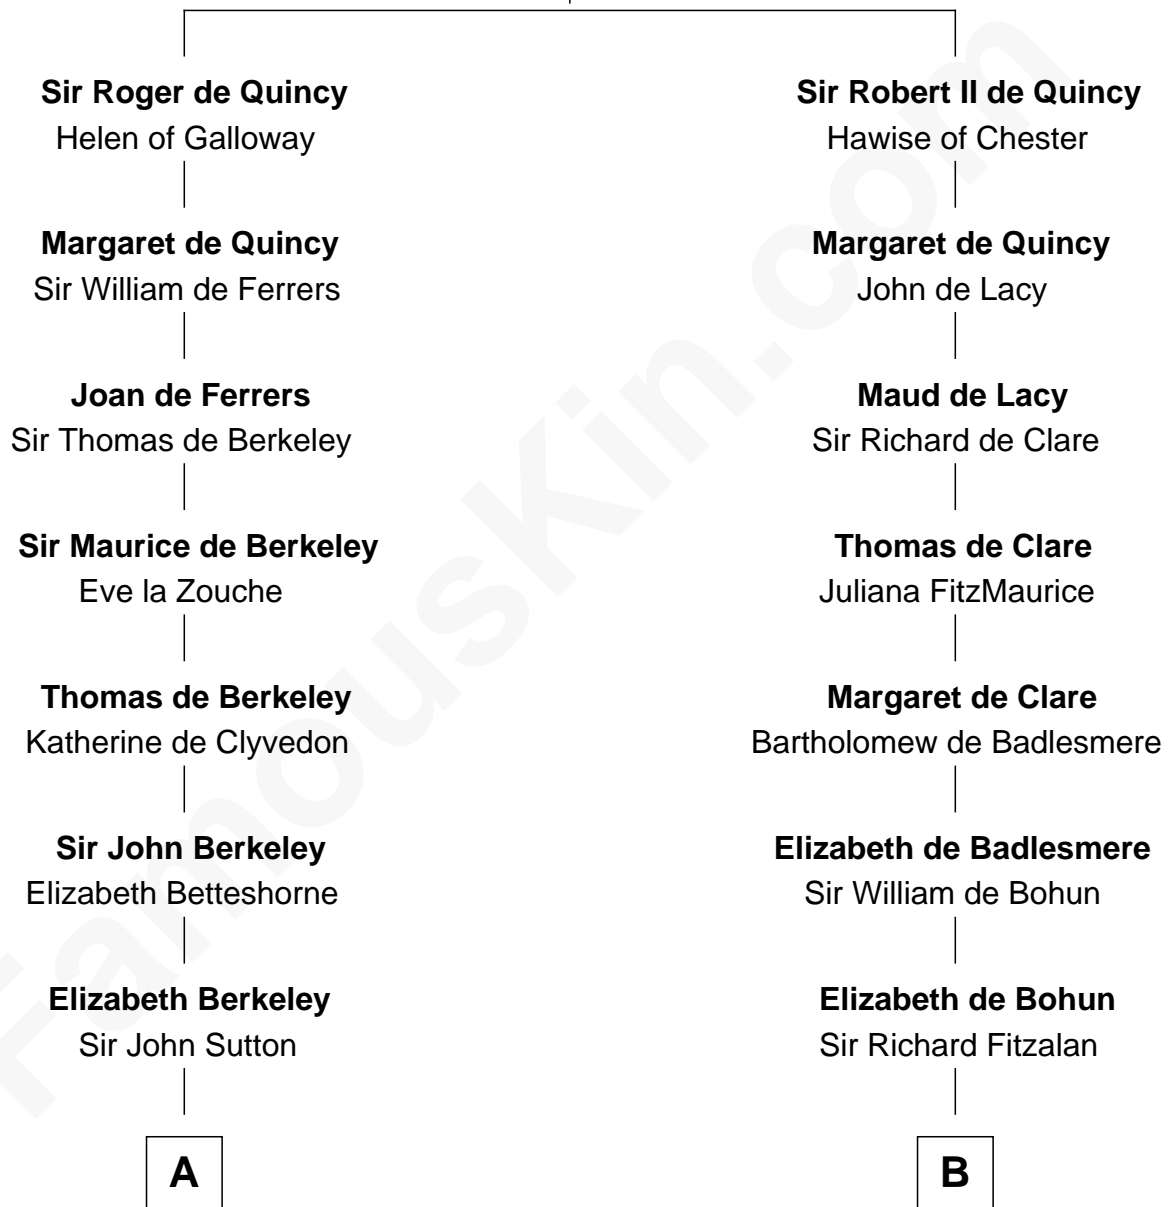

## Relationship Chart of

### Sir Winston Churchill

*Prime Minister of the United Kingdom*

20th cousin 1 time removed of

### Charles Goldsborough

*16th Governor of Maryland*

**Saher de Quincy**  
Margaret de Beaumont

**C**

**Jane Paget**  
George Stewart

**Jane Stewart**  
Sir George Spencer-Churchill

**Sir John Winston Spencer-Churchill**  
Frances Anne Emily Vane