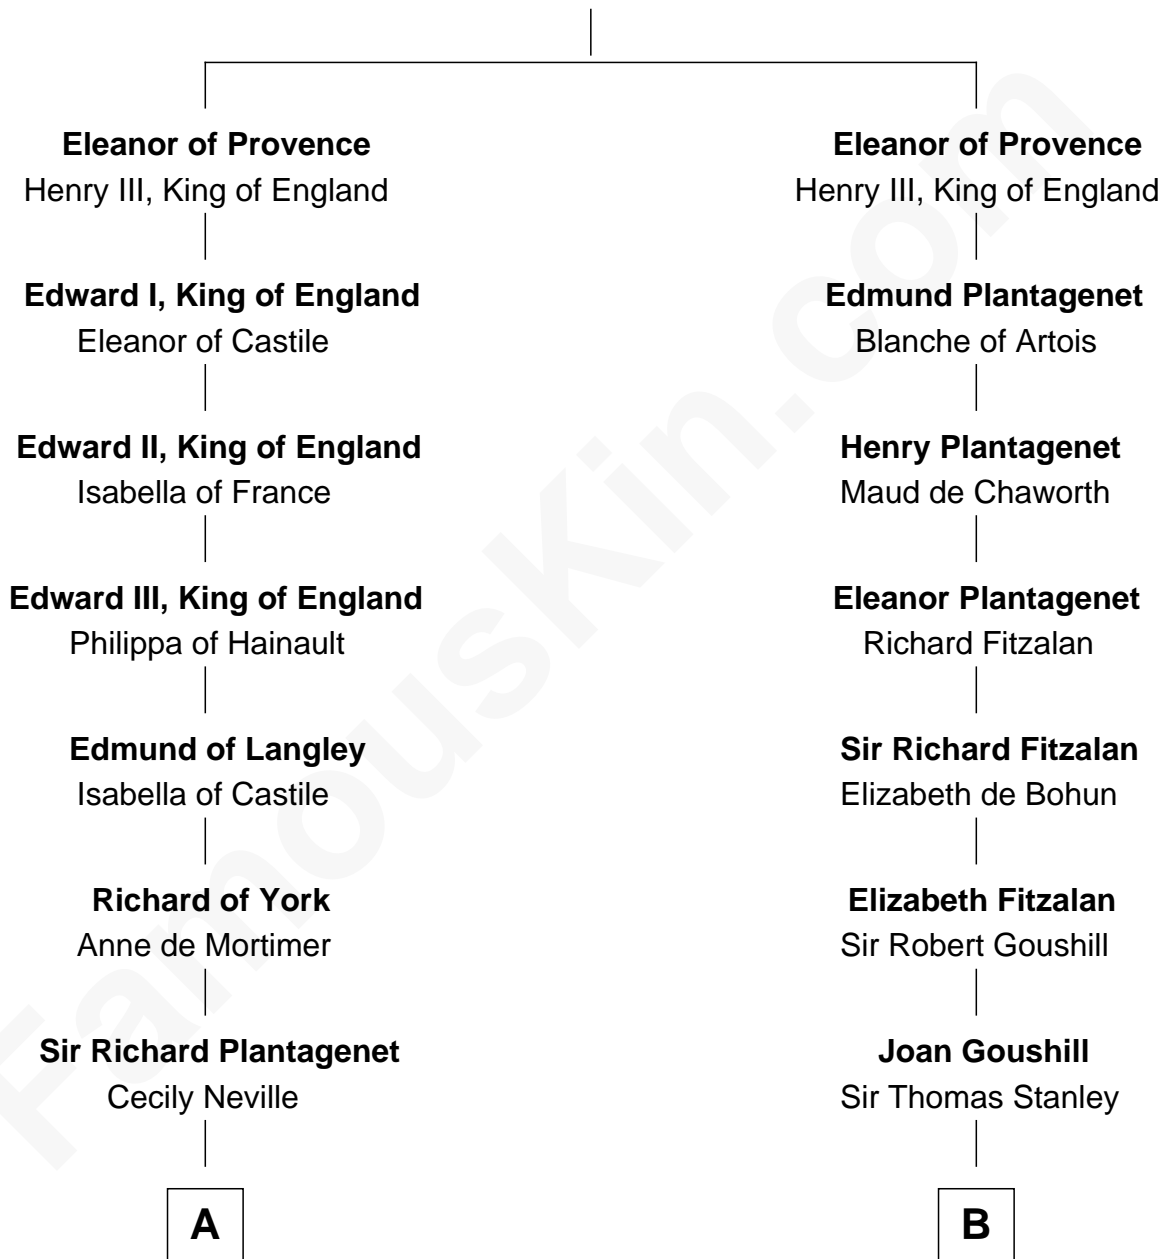

FamousKin.com

Relationship Chart of

Sir Winston Churchill

Prime Minister of the United Kingdom

18th cousin 3 times removed of

Charles Goldsborough

16th Governor of Maryland

Ramon Berenguer IV of Provence

Beatrice of Savoy

C

Jane Paget
George Stewart

Jane Stewart
Sir George Spencer-Churchill

Sir John Winston Spencer-Churchill
Frances Anne Emily Vane

Randolph Henry Spencer-Churchill
Jeanette Jerome

Sir Winston Churchill
Prime Minister of the United Kingdom

D

Anna Maria Tilghman
Charles Goldsborough

Charles Goldsborough
16th Governor of Maryland

FamousKin.com